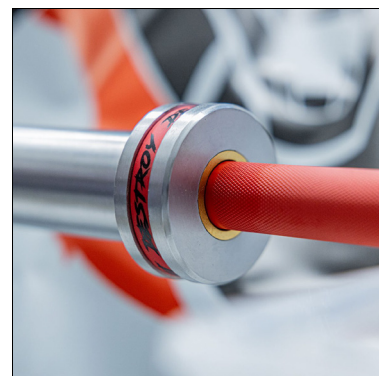

CERBERUS GP Bar