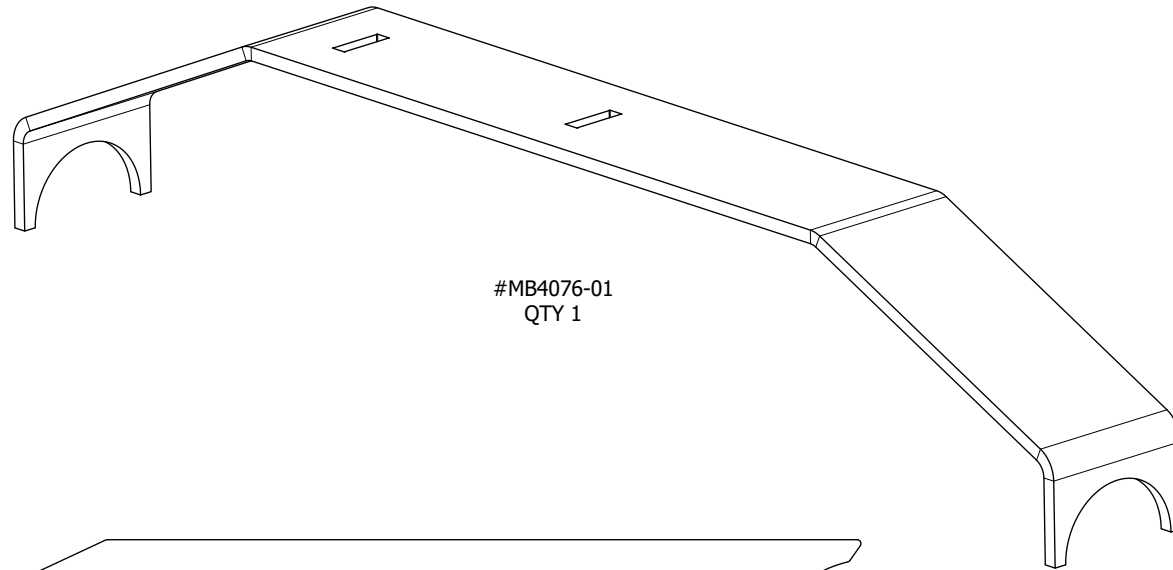

Dwg/Part No:

MB4076 - Customer

Description:

Ford SD D60 front 3-link axle truss

Mat'l:

Sheet No: **1** of **2**

Rev No: **0**

#MB4076-01
QTY 1

#MB4076-02
QTY 1

#MB4076-03
QTY 1

#MB4076-04
QTY 2

Dwg/Part No:

MB4076 - Customer

Description:

Ford SD D60 front 3-link axle truss

Sheet No: **2** of **2**