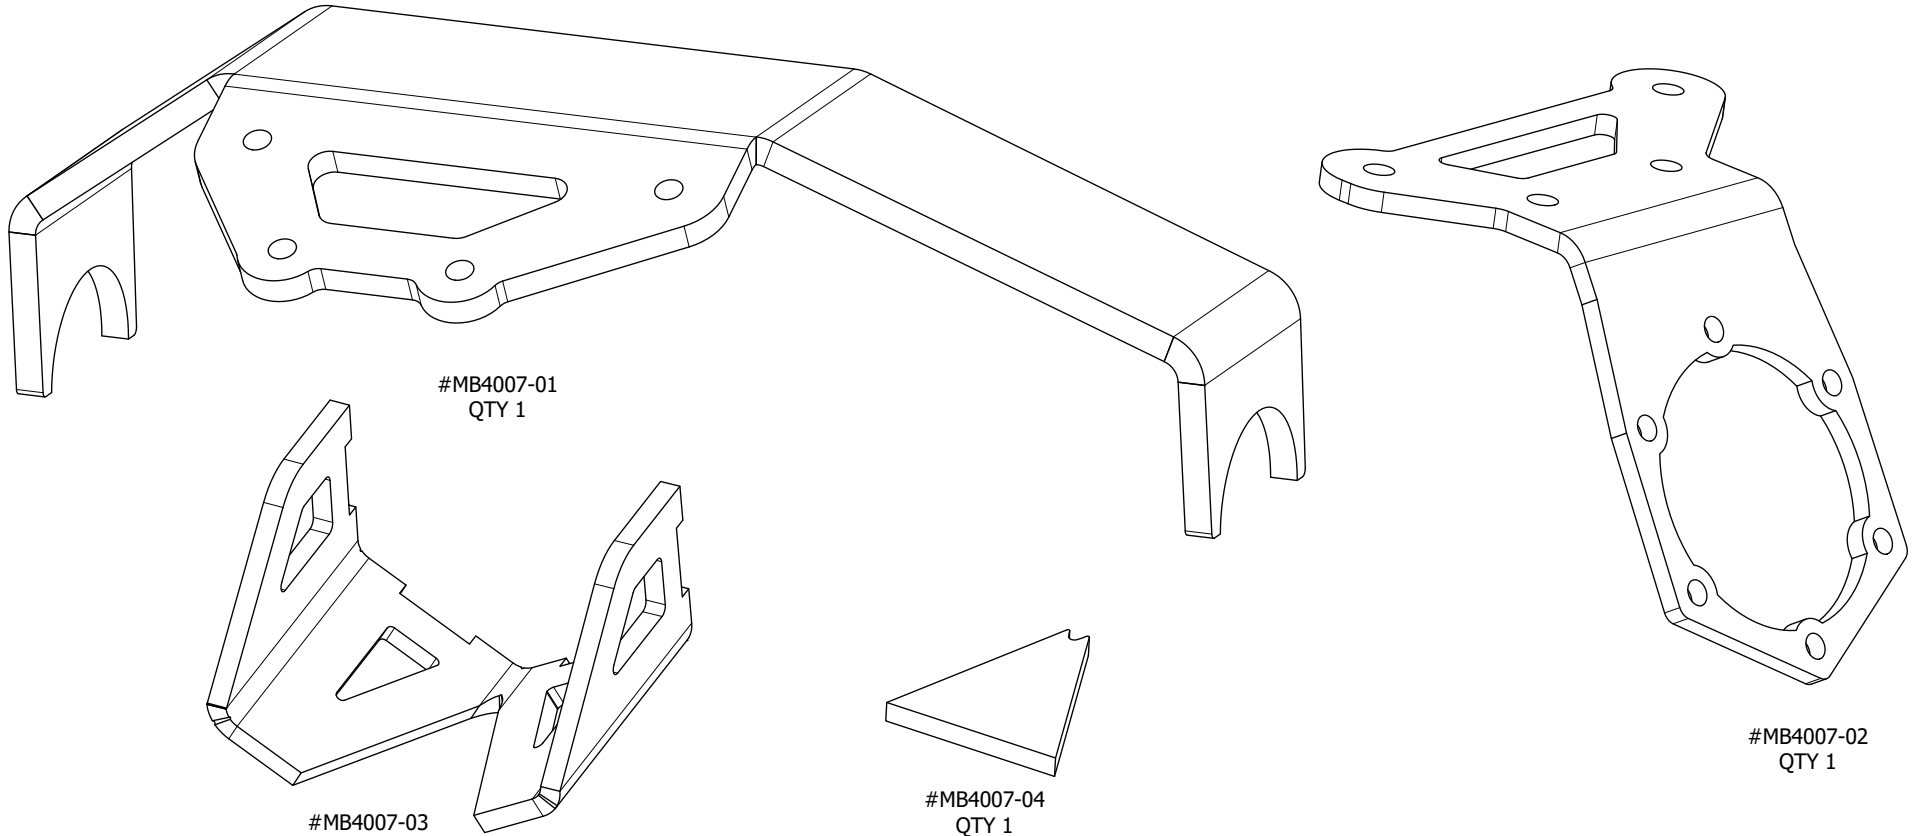

Dwg/Part No:
MB4007

Description:
14 Bolt Truss Trail Version

Sheet No: **1** of **2**
Rev No: **0**

Mat'l:

#MB4007-01
QTY 1

#MB4007-02
QTY 1

#MB4007-03
QTY 1

#MB4007-04
QTY 1

1/2" FLAT WASHER
QTY 4

1/2" UNC HEX NUT
QTY 4

HEX BOLT
1/2" UNC x 1-1/2" LG
QTY 4

7/16" LOCK WASHER
QTY 6

HEX BOLT
7/16" UNC x 1-1/2" LG
QTY 6

Dwg/Part No:
MB4007

Description:
14 Bolt Truss Trail Version

Mat'l:

Sheet No: **2** of **2**
Rev No: **0**