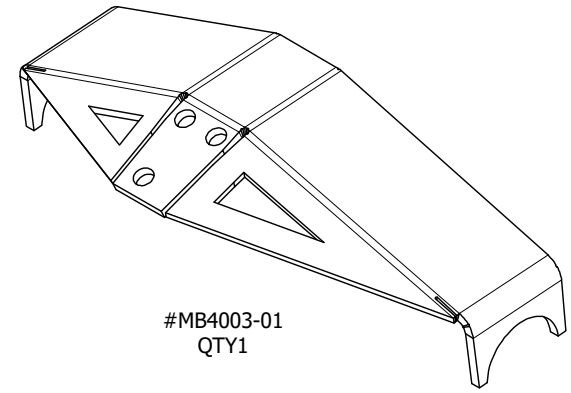

Dwg/Part No:
MB4003
 Description:
14B Truss System

Sheet No: **1** of **2**
 Rev No:
 Mat'l:

#MB4003-02
QTY 1

#MB4003-01
QTY1

#MB4003-03
QTY 1

#MB4003-08
QTY 1

HEX BOLT
1/2" UNC x 1" LG
QTY 3

1/2" LOCK WASHER
QTY 3

1/2" UNC WELD NUT
QTY 3

#MB4003-07
QTY 1

#MB4003-05
QTY 1

#MB4003-04
QTY 1

HEX BOLT
7/16" UNC x 1-1/2" LG
QTY 6

7/16" LOCK WASHER
QTY 6

#MB4003-06
QTY 1

Dwg/Part No:
MB4003
Description:
14B Truss System