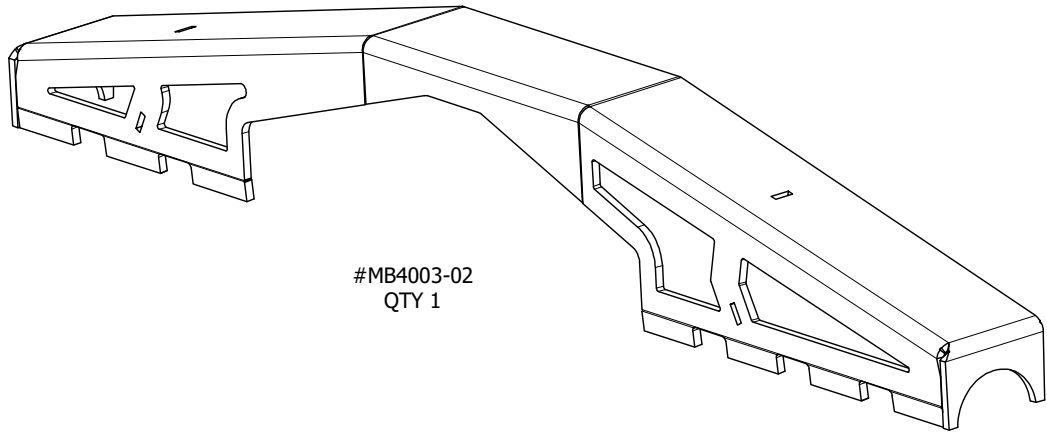

Dwg/Part No:
MB4003
 Description:
14B Truss System

Sheet No: **1** of **2**
 Rev No:
 Mat'l:

#MB4003-02
QTY 1

#MB4003-01
QTY1

#MB4003-03
QTY 1

#MB4003-08
QTY 1

HEX BOLT
1/2" UNC x 1" LG
QTY 3

1/2" LOCK WASHER
QTY 3

1/2" UNC WELD NUT
QTY 3

#MB4003-07
QTY 1

#MB4003-05
QTY 1

#MB4003-04
QTY 1

HEX BOLT
7/16" UNC x 1-1/2" LG
QTY 6

7/16" LOCK WASHER
QTY 6

#MB4003-06
QTY 1

Dwg/Part No:
MB4003
Description:
14B Truss System