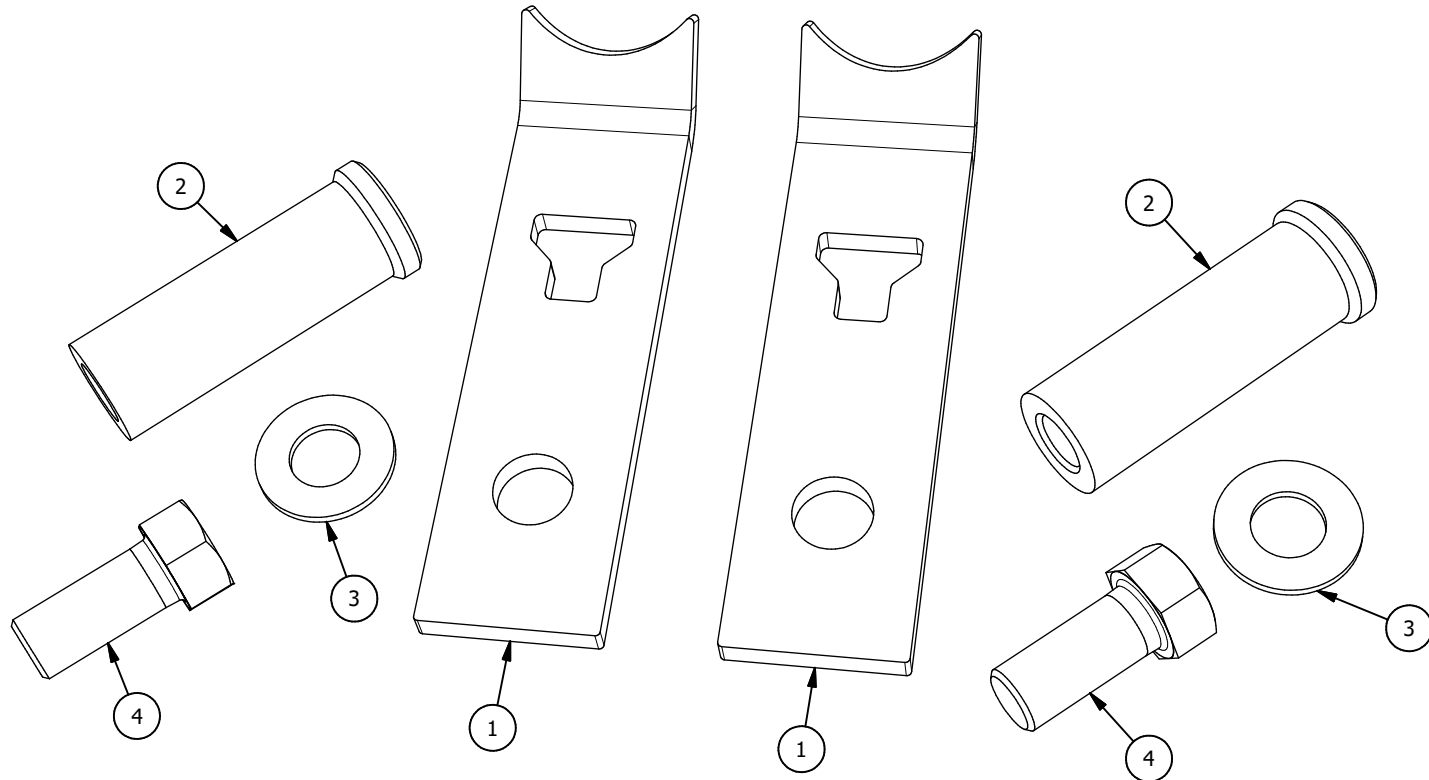

PARTS LIST

ITEM	QTY	PART NUMBER	DESCRIPTION
1	2	MB3036	Plate 01
2	2	MB5514	Seat Belt Bung
3	2		Flat Washer, 7/16"
4	2		Hex Bolt, 7-16"-20 UNF x 1.0"

Dwg/Part No:

MB3036 - Shipping

Description:

Rear Seat Belt Mount Kit, JKU

Mat'l:

 Sheet No: **1** of **1**

 Rev No: **0**