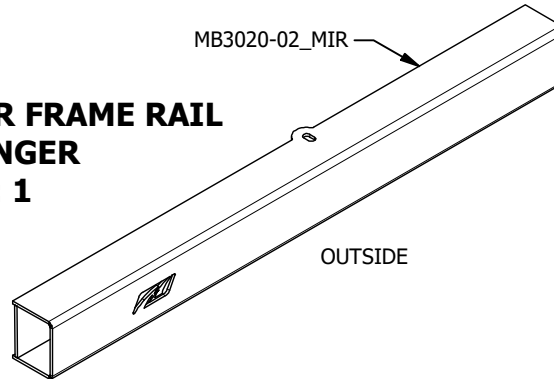

MB3020 - WIDE BUMPER
Qty: 1

MB3020 - UPPER FRAME RAIL DRIVER
Qty: 1

OUTSIDE

INSIDE

MB3020 - LOWER FRAME RAIL DRIVER
Qty: 1

MB3020 - UPPER FRAME RAIL PASSENGER
Qty: 1

INSIDE

OUTSIDE

MB3020 - LOWER FRAME RAIL PASSENGER
Qty: 1

Dwg/Part No:

MB3020-W - Shipping

Description:

Jeep LJ Back Half Kit, Wide Bumper

Sheet No: **1** of **1**

Rev No: **0**

Mat'l: