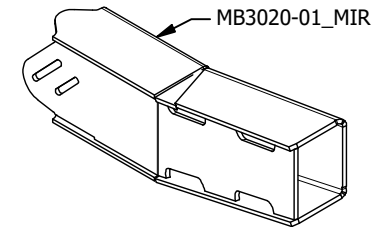

MB3020 - WIDE BUMPER
Qty: 1

MB3020 - UPPER FRAME RAIL DRIVER
Qty: 1

OUTSIDE

INSIDE

MB3020 - LOWER FRAME RAIL DRIVER
Qty: 1

MB3020 - UPPER FRAME RAIL PASSENGER
Qty: 1

INSIDE

OUTSIDE

MB3020 - LOWER FRAME RAIL PASSENGER
Qty: 1

Dwg/Part No:

MB3020-W - Shipping

Description:

Jeep LJ Back Half Kit, Wide Bumper

Sheet No: **1** of **1**

Rev No: **0**

Mat'l: