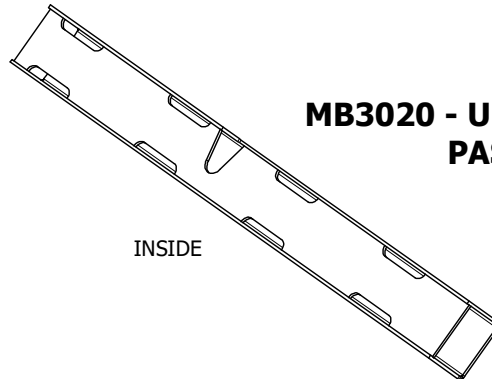

MB3020 - WIDE BUMPER
Qty: 1

MB3020 - UPPER FRAME RAIL DRIVER
Qty: 1

OUTSIDE

INSIDE

MB3020 - LOWER FRAME RAIL DRIVER
Qty: 1

MB3020 - UPPER FRAME RAIL PASSENGER
Qty: 1

INSIDE

OUTSIDE

MB3020 - LOWER FRAME RAIL PASSENGER
Qty: 1

Dwg/Part No:

MB3020-W - Shipping

Description:

Jeep LJ Back Half Kit, Wide Bumper

Sheet No: **1** of **1**

Rev No: **0**

Mat'l: