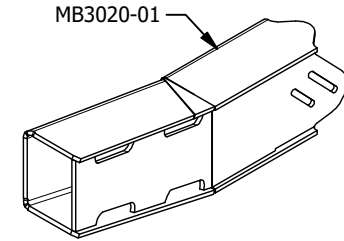

MB3020 - WIDE BUMPER
Qty: 1

MB3020 - UPPER FRAME RAIL DRIVER
Qty: 1

OUTSIDE

INSIDE

MB3020 - LOWER FRAME RAIL DRIVER
Qty: 1

MB3020 - UPPER FRAME RAIL PASSENGER
Qty: 1

INSIDE

OUTSIDE

MB3020 - LOWER FRAME RAIL PASSENGER
Qty: 1

Dwg/Part No:

MB3020-W - Shipping

Description:

Jeep LJ Back Half Kit, Wide Bumper

Sheet No: **1** of **1**

Rev No: **0**

Mat'l: