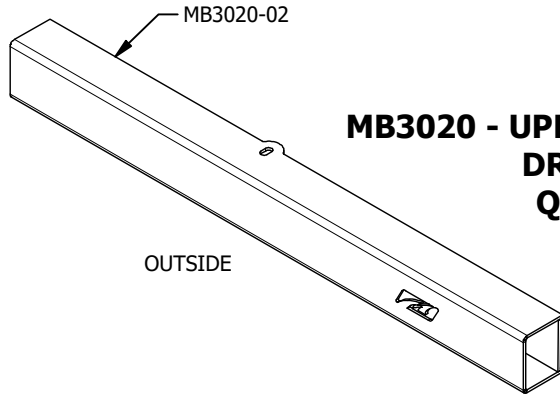

MB3020 - WIDE BUMPER
Qty: 1

MB3020 - UPPER FRAME RAIL DRIVER
Qty: 1

OUTSIDE

INSIDE

MB3020 - LOWER FRAME RAIL DRIVER
Qty: 1

MB3020 - UPPER FRAME RAIL PASSENGER
Qty: 1

INSIDE

OUTSIDE

MB3020 - LOWER FRAME RAIL PASSENGER
Qty: 1

Dwg/Part No:

MB3020-W - Shipping

Description:

Jeep LJ Back Half Kit, Wide Bumper

Sheet No: **1** of **1**

Rev No: **0**

Mat'l: