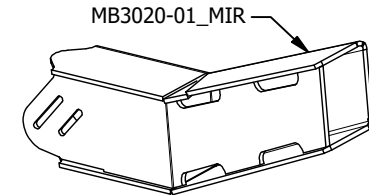

**MB3020-08
GUSSET PLATE
Qty: 2**

**MB3020 - STUBBY BUMPER
Qty: 1**

**MB3020 - UPPER FRAME RAIL
PASSENGER
Qty: 1**

**MB3020 - UPPER FRAME RAIL
DRIVER
Qty: 1**

**MB3020 - LOWER FRAME RAIL
PASSENGER
Qty: 1**

**MB3020 - LOWER FRAME RAIL
DRIVER
Qty: 1**

Dwg/Part No:
MB3020-S - Shipping

Description:
Jeep LJ Back Half Kit, Stubby Bumper

Mat'l:

Sheet No: **1** of **1**
Rev No: **0**