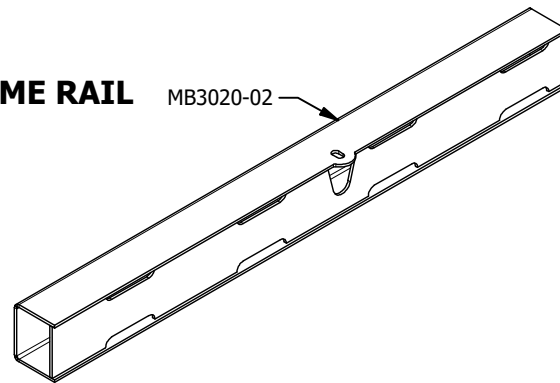

**MB3020-08
GUSSET PLATE
Qty: 2**

**MB3020 - STUBBY BUMPER
Qty: 1**

**MB3020 - UPPER FRAME RAIL
PASSENGER
Qty: 1**

**MB3020 - UPPER FRAME RAIL
DRIVER
Qty: 1**

**MB3020 - LOWER FRAME RAIL
PASSENGER
Qty: 1**

**MB3020 - LOWER FRAME RAIL
DRIVER
Qty: 1**

Dwg/Part No:
MB3020-S - Shipping

Description:
Jeep LJ Back Half Kit, Stubby Bumper

Mat'l:

Sheet No: **1** of **1**
Rev No: **0**