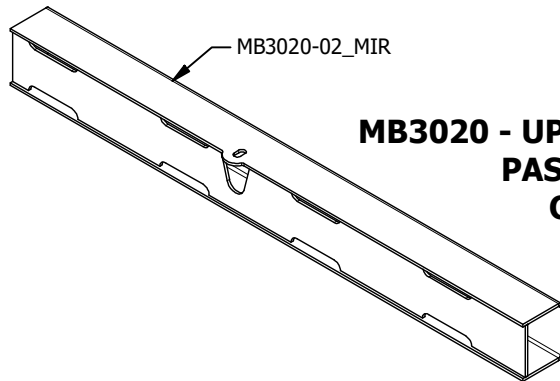

**MB3020-08
GUSSET PLATE
Qty: 2**

**MB3020 - STUBBY BUMPER
Qty: 1**

**MB3020 - UPPER FRAME RAIL
PASSENGER
Qty: 1**

**MB3020 - UPPER FRAME RAIL
DRIVER
Qty: 1**

**MB3020 - LOWER FRAME RAIL
PASSENGER
Qty: 1**

**MB3020 - LOWER FRAME RAIL
DRIVER
Qty: 1**

Dwg/Part No:
MB3020-S - Shipping

Description:
Jeep LJ Back Half Kit, Stubby Bumper

Mat'l:

Sheet No: **1** of **1**
Rev No: **0**