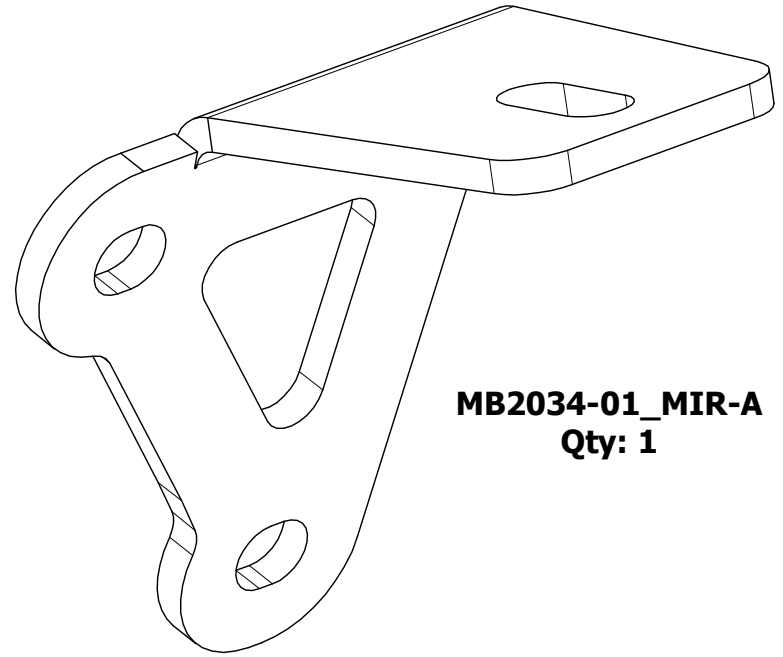

MB2034-01-A
Qty: 1

MB2034-01_MIR-A
Qty: 1

STAINLESS BUTTON HEAD SOCKET CAP SCREW
5/16"-18 x 1-1/4"
Qty: 4

Dwg/Part No:
MB2034-A- Shipping
Description:
YJ A-Pillar Cube Mounts - Aluminum

Sheet No: **1** of **1**
Rev No: **0**