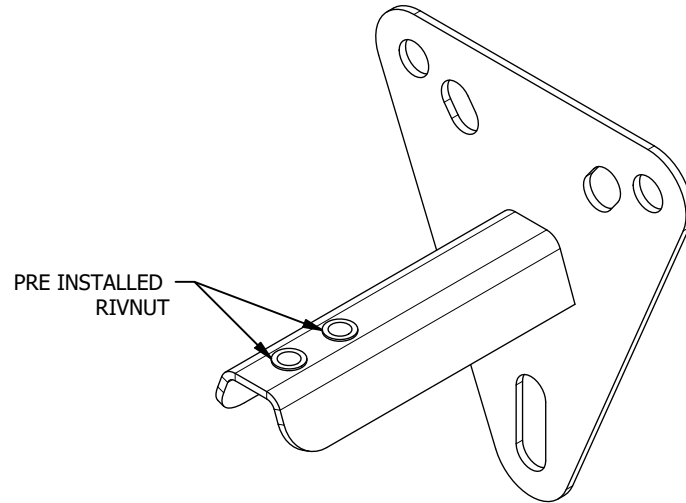

#MB2025  
TAG MOUNT  
QTY 1

PRE INSTALLED  
RIVNUT

#MB2025  
MOUNT BRACKET  
QTY 1

HEX BOLT  
1/4-20 x 3/4" GR 8 ZINC  
QTY 6

FLAT WASHER  
1/4"  
QTY 10

NYLOCK HEX NUT  
1/4" GR 8 ZINC  
QTY 4

Dwg/Part No:

**MB2025 - Customer**

Description:

**Jeep JL Tag Relocator w/ Camera Mount**

Sheet No: **1** of **1**

Rev No: **0**

Mat'l: