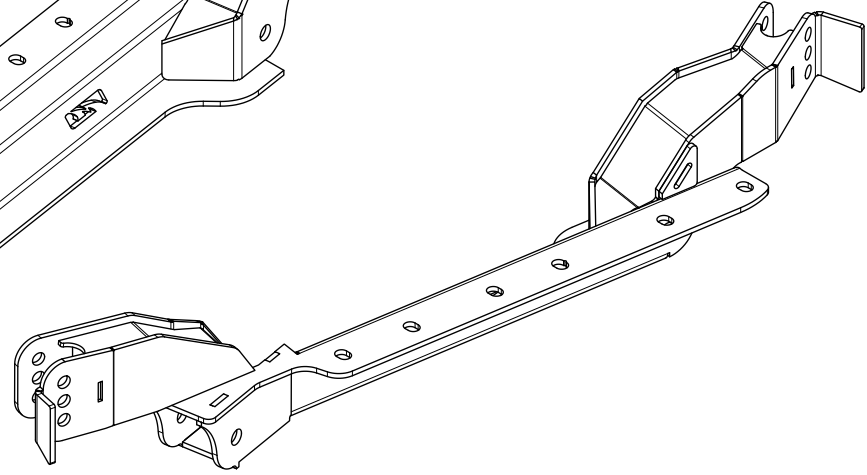

#MB1517
PASSENGER SKID MOUNT
QTY 1

#MB1517
DRIVER SKID MOUNT
QTY 1

#MB1517-02
FRAME PLATE
QTY 2

#MB1517-03
SKID MOUNT PLATE
QTY 2

#MB1517-15
SKID PLATE
QTY 1

FLAT HEAD SOCKET CAP SCREW
7/16 x 1" BLACK OXIDE
QTY 14

FLANGED LOCK NUT
7/16"
QTY 14

Dwg/Part No:	Sheet No: 1 of 1
MB1517 - Customer	Rev No: 0
Description:	Mat'l:
Jeep TJ 4 Link Suspension Mount Kit w/Skid	