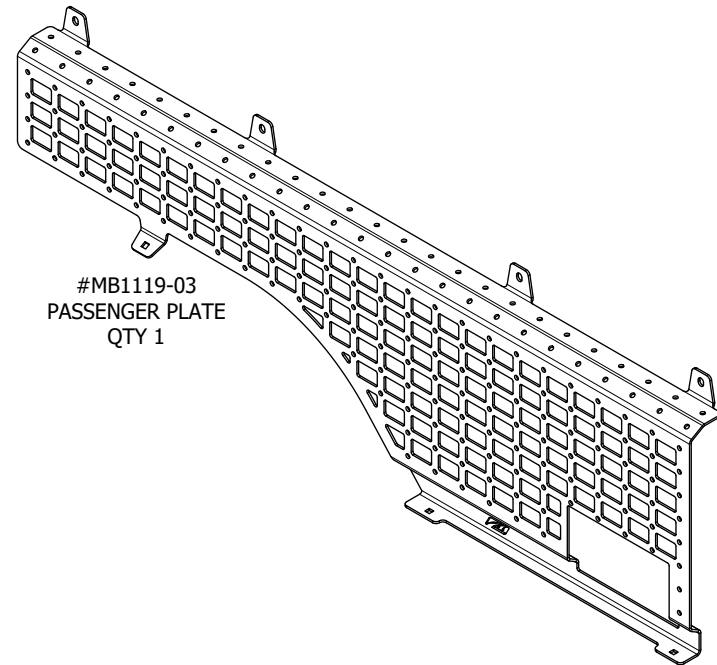

#MB1119-02  
DRIVER PLATE  
QTY 1

#MB1119-01  
FRONT PLATE  
QTY 1

#MB1119-03  
PASSENGER PLATE  
QTY 1

HEX BOLT  
M6 x 1.0 mm STAINLESS  
QTY 12

FLAT WASHER  
1/4" STAINLESS  
QTY 12

HEX BOLT  
1/4-20 x 3/4"  
QTY 6

NYLOCK HEX NUT  
1/4" -20  
QTY 6

FLAT WASHER  
1/4"  
QTY 12

Dwg/Part No:

**MB1119 - Customer**

Description:

**Jeep JT Gladiator Bed Accessory Mounts**

Sheet No: **1** of **1**

Rev No: **0**

Mat'l: **1/8" Steel**