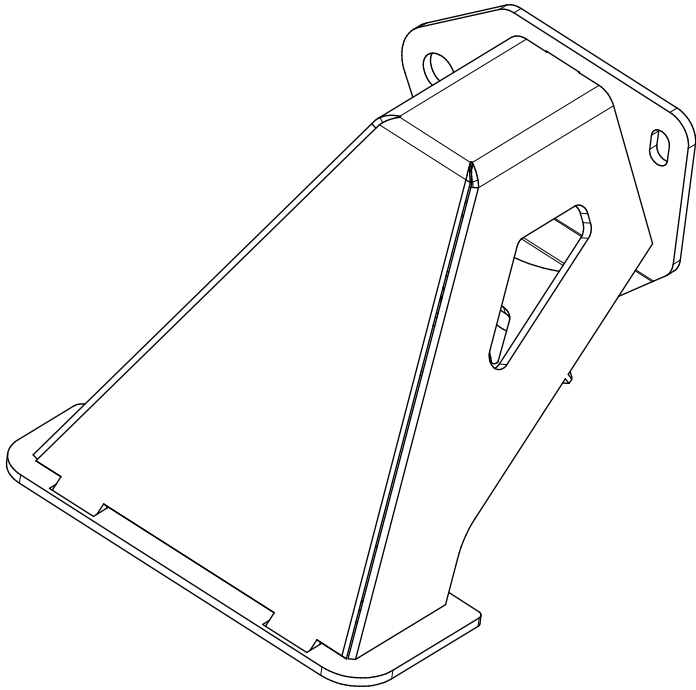

PARTS LIST			
ITEM	QTY	DESCRIPTION	PART NUMBER
1	4	Flat Washer 1/2", Gr 8	
2	8	Flat Washer, 7/16", Gr 8	
3	4	Flat Washer, 10mm, Zinc	
4	2	Hex Bolt 1/2"-13 x 4.0" L, Gr 8	
5	4	Hex Bolt, 7/16"-14 x 1.0" L, Gr 8	
6	4	Hex Bolt, M10-1.5 x 25mm, Zinc	
7	2	Nylock Nut 1/2"-13, Gr 8	
8	4	Nylock Nut, 7/16"-14, Gr 8	
9	1	Gladiator Rear Corner Supports	MB1111

Dwg/Part No:

**MB1111 - Shipping**

Description:

**Rear Corner Frame Mounts**

Mat'l:

 Sheet No: **1** of **2**

 Rev No: **0**

**MB1111  
PASSENGER SIDE  
QTY 1**

**MB1111  
DRIVER SIDE  
QTY 1**

**HEX BOLT  
1/2"-13 x 4.0", Gr 8  
QTY 2**

**FLAT WASHER  
1/2", Gr 8  
QTY 4**

**FLAT WASHER  
10mm, ZINC  
QTY 4**

**NYLOCK NUT  
7/16"-14, Gr 8  
QTY 4**

**HEX BOLT  
7/16"-14 x 1.0, Gr 8  
QTY 4**