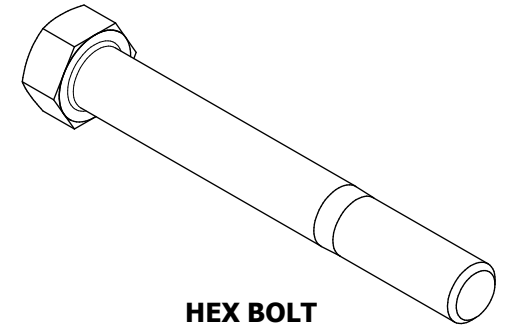

PARTS LIST			
ITEM	QTY	DESCRIPTION	PART NUMBER
1	4	Flat Washer 1/2", Gr 8	
2	8	Flat Washer, 7/16", Gr 8	
3	4	Flat Washer, 10mm, Zinc	
4	2	Hex Bolt 1/2"-13 x 4.0" L, Gr 8	
5	4	Hex Bolt, 7/16"-14 x 1.0" L, Gr 8	
6	4	Hex Bolt, M10-1.5 x 25mm, Zinc	
7	2	Nylock Nut 1/2"-13, Gr 8	
8	4	Nylock Nut, 7/16"-14, Gr 8	
9	1	Gladiator Rear Corner Supports	MB1111

Dwg/Part No:

**MB1111 - Shipping**

Description:

**Rear Corner Frame Mounts**

Mat'l:

 Sheet No: **1** of **2**

 Rev No: **0**

**MB1111  
PASSENGER SIDE  
QTY 1**

**MB1111  
DRIVER SIDE  
QTY 1**

**HEX BOLT  
1/2"-13 x 4.0", Gr 8  
QTY 2**

**FLAT WASHER  
1/2", Gr 8  
QTY 4**

**FLAT WASHER  
10mm, ZINC  
QTY 4**

**NYLOCK NUT  
7/16"-14, Gr 8  
QTY 4**

**HEX BOLT  
7/16"-14 x 1.0, Gr 8  
QTY 4**

**HEX BOLT  
M10-1.5 x 25mm, ZINC  
QTY 4**

**FLAT WASHER  
7/16", Gr 8  
QTY 8**

**NYLOCK NUT  
1/2"-13, Gr 8  
QTY 2**

Dwg/Part No:

**MB1111 - Shipping**

Description:

**Rear Corner Frame Mounts**

Sheet No: 2 of 2