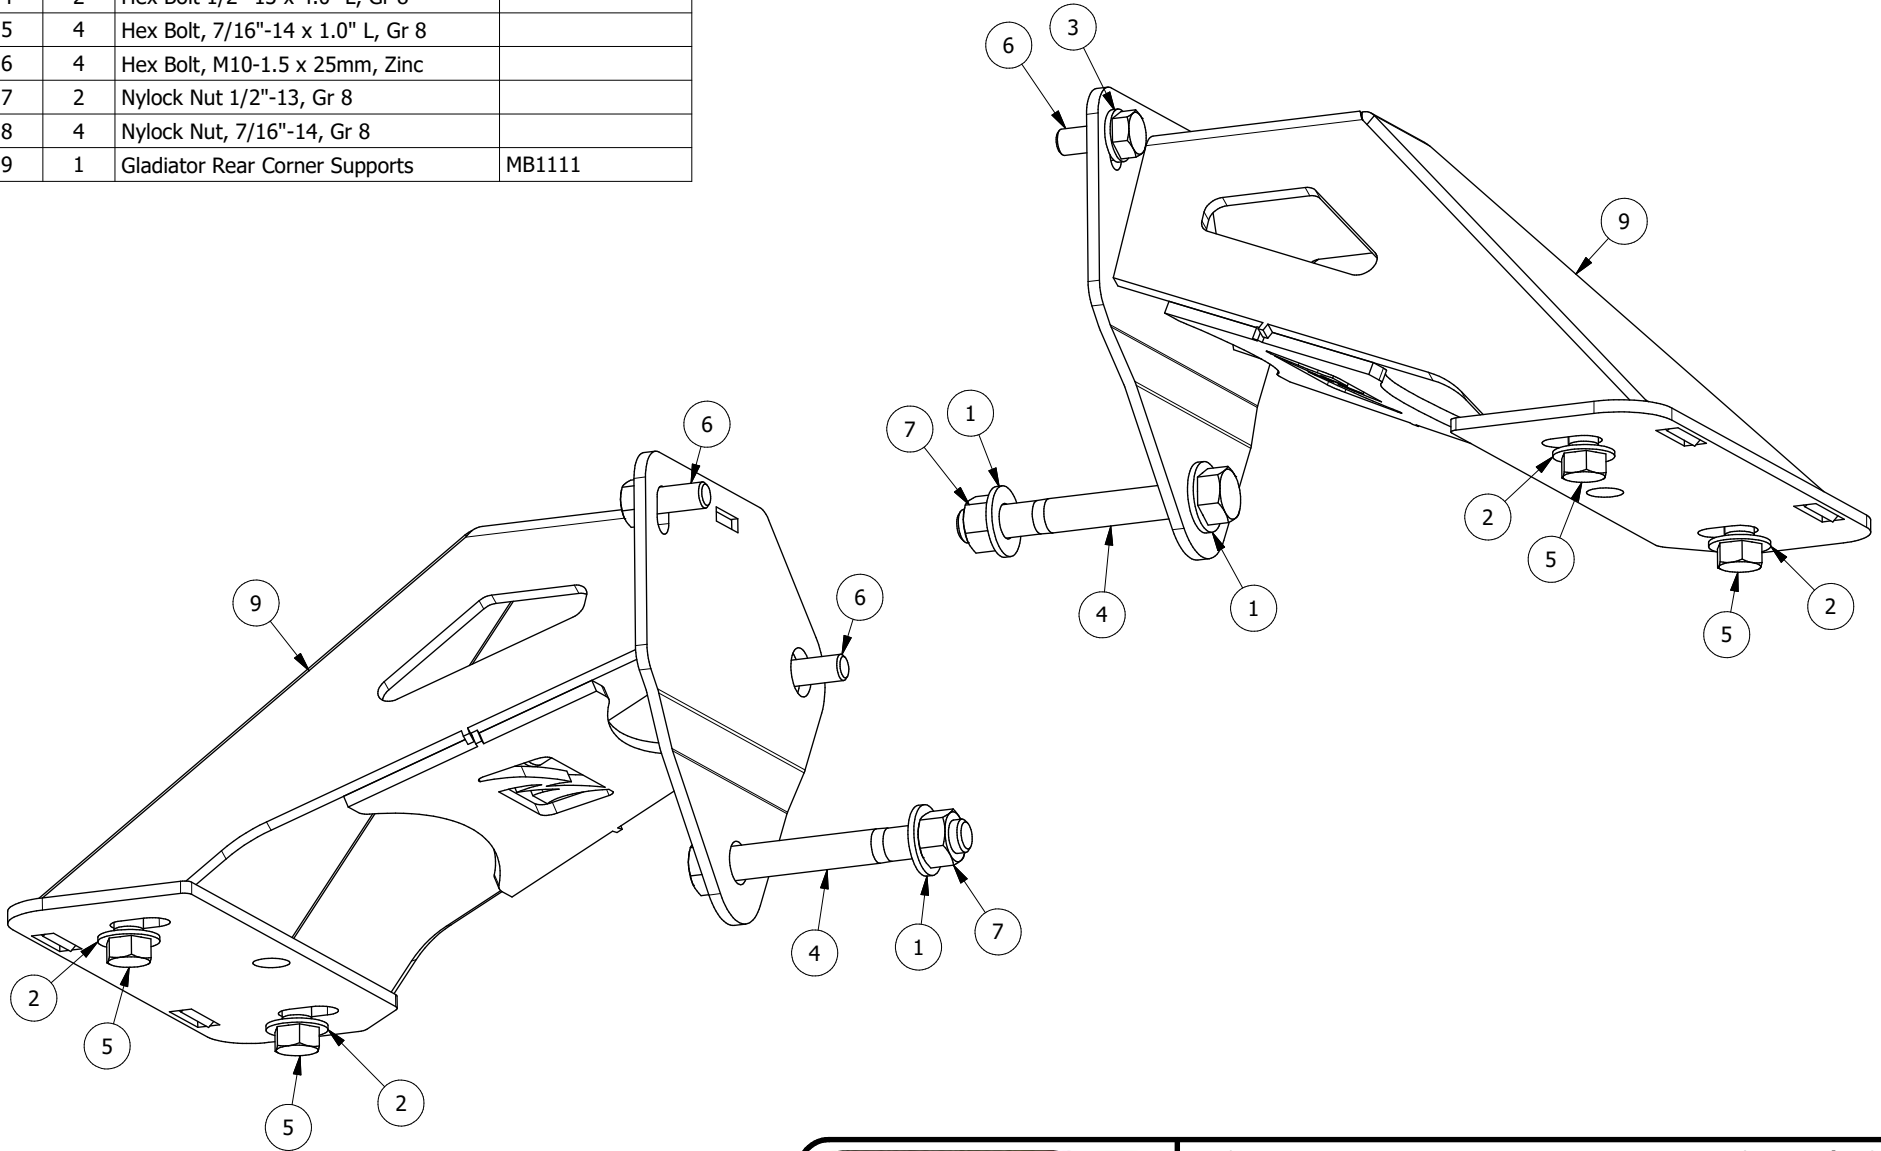

PARTS LIST			
ITEM	QTY	DESCRIPTION	PART NUMBER
1	4	Flat Washer 1/2", Gr 8	
2	8	Flat Washer, 7/16", Gr 8	
3	4	Flat Washer, 10mm, Zinc	
4	2	Hex Bolt 1/2"-13 x 4.0" L, Gr 8	
5	4	Hex Bolt, 7/16"-14 x 1.0" L, Gr 8	
6	4	Hex Bolt, M10-1.5 x 25mm, Zinc	
7	2	Nylock Nut 1/2"-13, Gr 8	
8	4	Nylock Nut, 7/16"-14, Gr 8	
9	1	Gladiator Rear Corner Supports	MB1111

Dwg/Part No:

**MB1111 - Shipping**

Description:

**Rear Corner Frame Mounts**

Mat'l:

 Sheet No: **1** of **2**

 Rev No: **0**

**MB1111  
PASSENGER SIDE  
QTY 1**

**MB1111  
DRIVER SIDE  
QTY 1**

**HEX BOLT  
1/2"-13 x 4.0", Gr 8  
QTY 2**

**FLAT WASHER  
1/2", Gr 8  
QTY 4**

**FLAT WASHER  
10mm, ZINC  
QTY 4**

**NYLOCK NUT  
7/16"-14, Gr 8  
QTY 4**

**HEX BOLT  
7/16"-14 x 1.0, Gr 8  
QTY 4**

**HEX BOLT  
M10-1.5 x 25mm, ZINC  
QTY 4**

**FLAT WASHER  
7/16", Gr 8  
QTY 8**

**NYLOCK NUT  
1/2"-13, Gr 8  
QTY 2**

Dwg/Part No:

**MB1111 - Shipping**

Description:

**Rear Corner Frame Mounts**

Sheet No: 2 of 2