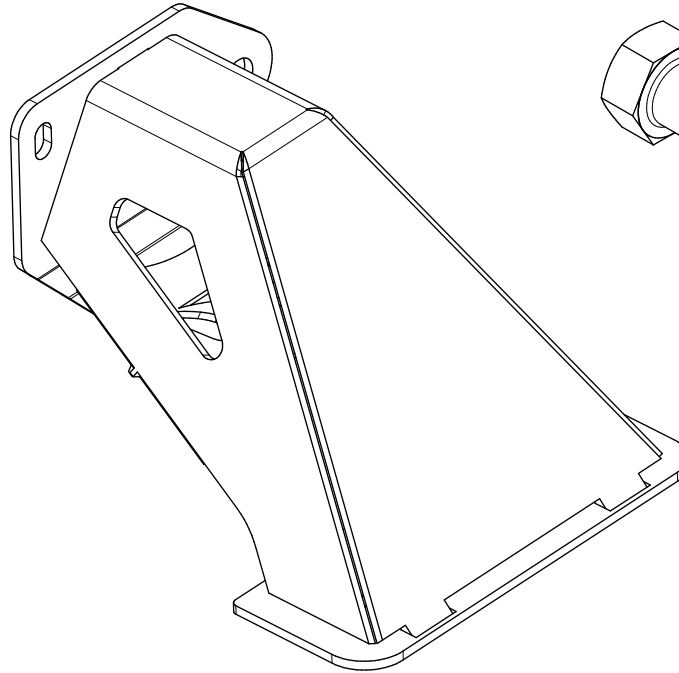

PARTS LIST			
ITEM	QTY	DESCRIPTION	PART NUMBER
1	4	Flat Washer 1/2", Gr 8	
2	8	Flat Washer, 7/16", Gr 8	
3	4	Flat Washer, 10mm, Zinc	
4	2	Hex Bolt 1/2"-13 x 4.0" L, Gr 8	
5	4	Hex Bolt, 7/16"-14 x 1.0" L, Gr 8	
6	4	Hex Bolt, M10-1.5 x 25mm, Zinc	
7	2	Nylock Nut 1/2"-13, Gr 8	
8	4	Nylock Nut, 7/16"-14, Gr 8	
9	1	Gladiator Rear Corner Supports	MB1111

Dwg/Part No:

**MB1111 - Shipping**

Description:

**Rear Corner Frame Mounts**

Mat'l:

 Sheet No: **1** of **2**

 Rev No: **0**

**MB1111  
PASSENGER SIDE  
QTY 1**

**MB1111  
DRIVER SIDE  
QTY 1**

**HEX BOLT  
1/2"-13 x 4.0", Gr 8  
QTY 2**

**FLAT WASHER  
1/2", Gr 8  
QTY 4**

**FLAT WASHER  
10mm, ZINC  
QTY 4**

**NYLOCK NUT  
7/16"-14, Gr 8  
QTY 4**

**HEX BOLT  
7/16"-14 x 1.0, Gr 8  
QTY 4**