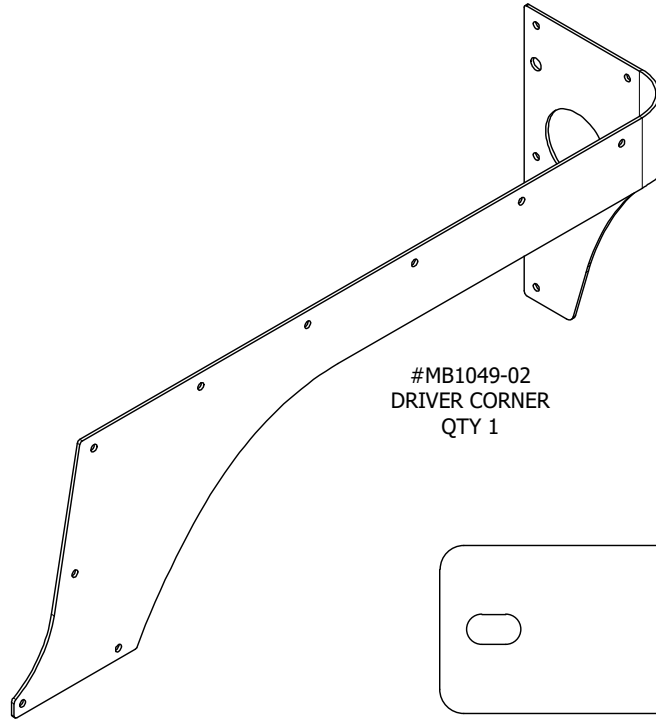

#MB1049-01
PASSENGER CORNER
QTY 1

#MB1049-02
DRIVER CORNER
QTY 1

#MB1049-03
HINGE SPACER PLATE
QTY 2

FLAT WASHER
5/16"
QTY 17

5/16" RIVNUT
QTY 8

FLAT HEAD SOCKET CAP SCREW
5/16 x 1" STAINLESS
QTY 25

NYLOCK HEX NUT
5/16" GR 8 ZINC
QTY 17

Dwg/Part No:

MB1049 - Customer

Description:

Jeep YJ Comp Cut Corners

Sheet No: **1** of **1**

Rev No: **0**

Mat'l: **3/16" Steel**