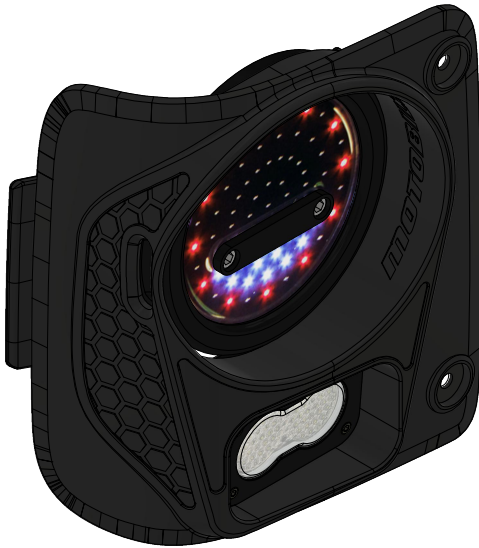

MB8009 - Shipping Tail Light Kt for JL/JLU

CONTENTS

MB8009-01
Qty 1

MB8009-02
Qty 1

MB8009-03
Qty 1

MB8009-04
Qty 1

MB8009-05
Qty 2

M4x10mm Screw
Qty 2

1/4\"-20 x 1 Button Head Screw
Qty 4