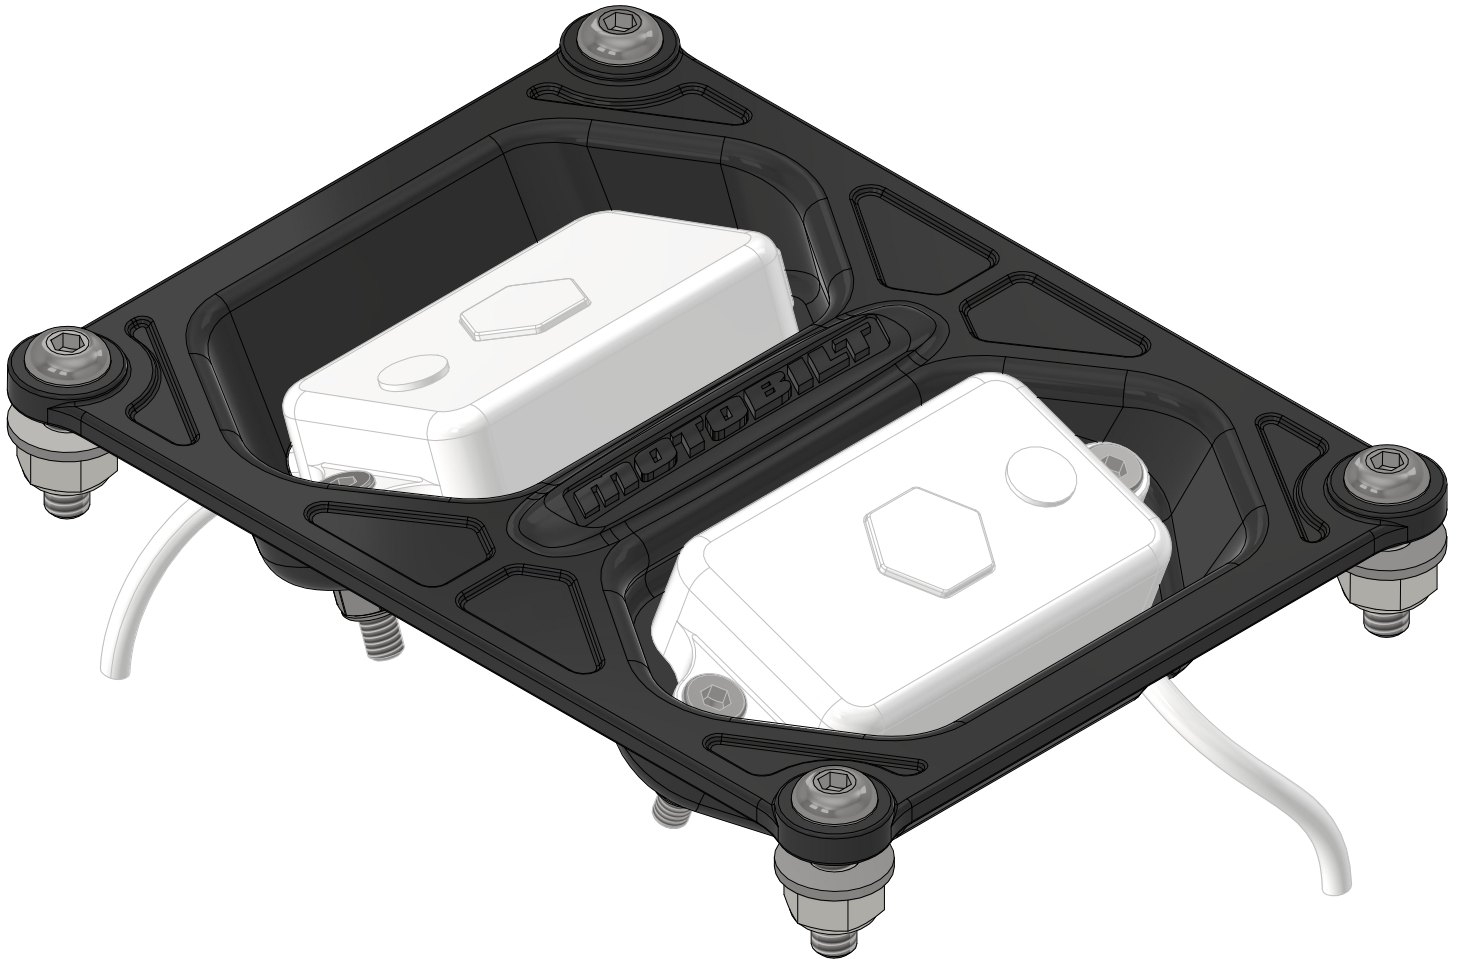

MB8005 - UNIVERSAL DUAL DOME LIGHT MOUNT

FOR BAJA DESIGNS DOME LIGHTS

ASSEMBLY INSTRUCTIONS

MB8005 - Assembly Instructions Universal Dual Dome Light Mount**CONTENTS**

MB8005-01
Qty 1

#10-24 x .75" Button Head Socket Screw
Qty 4

#10-24 Nylon Insert Locknut
Qty 4

#10 Flat Washer
Qty 8

MB8005 - Assembly Instructions Universal Dual Dome Light Mount

CUTOUT TEMPLATE

PRINT THIS SHEET AT A 1:1 SCALE ON 8-1/2" x 11" PAPER.

CHECK YOUR PRINT IS 100% TO SCALE BY USING THE REFERENCE SCALE ON THE BOTTOM OF THE SHEET.

USE THIS TEMPLATE AS A GUIDE TO MARK YOUR HOLE CENTERS & CUTOUT.

SCALE (inches)

MB8005 - Assembly Instructions Universal Dual Dome Light Mount