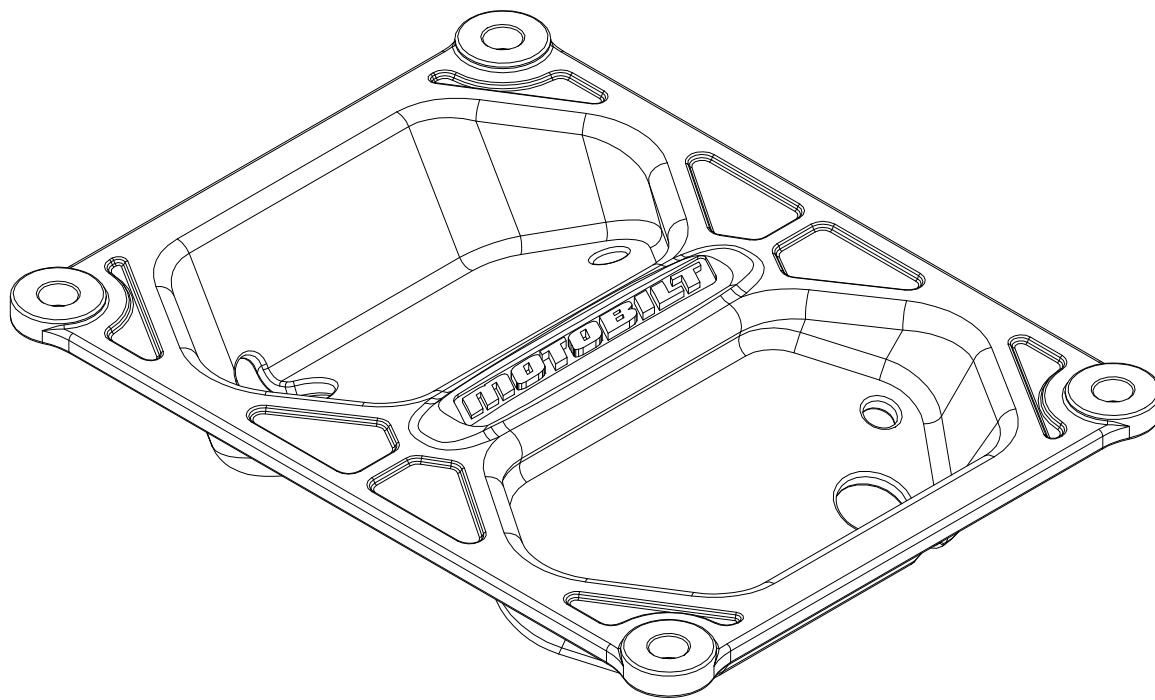

MB8005 - UNIVERSAL DUAL DOME LIGHT MOUNT

FOR BAJA DESIGNS DOME LIGHTS

ASSEMBLY INSTRUCTIONS

MB8005 - Assembly Instructions Universal Dual Dome Light Mount**CONTENTS**

MB8005-01
Qty 1

#10-24 x .75" Button Head Socket Screw
Qty 4

#10-24 Nylon Insert Locknut
Qty 4

#10 Flat Washer
Qty 8

MB8005 - Assembly Instructions Universal Dual Dome Light Mount

CUTOUT TEMPLATE

PRINT THIS SHEET AT A 1:1 SCALE ON 8-1/2" x 11" PAPER.

CHECK YOUR PRINT IS 100% TO SCALE BY USING THE REFERENCE SCALE ON THE BOTTOM OF THE SHEET.

USE THIS TEMPLATE AS A GUIDE TO MARK YOUR HOLE CENTERS & CUTOUT.

SCALE (inches)

MB8005 - Assembly Instructions Universal Dual Dome Light Mount