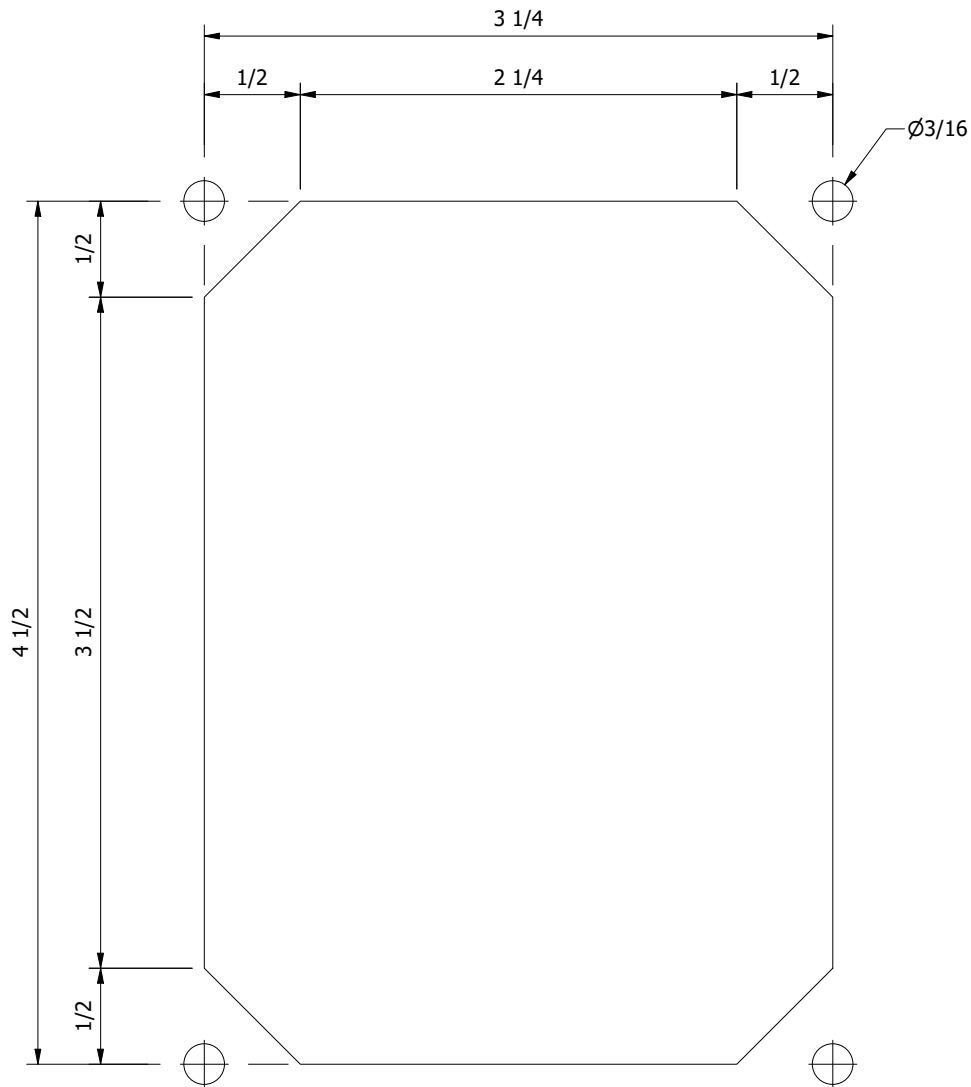

MB8005 - UNIVERSAL DUAL DOME LIGHT MOUNT

FOR BAJA DESIGNS DOME LIGHTS

ASSEMBLY INSTRUCTIONS

MB8005 - Assembly Instructions Universal Dual Dome Light Mount**CONTENTS**

MB8005-01
Qty 1

#10-24 x .75" Button Head Socket Screw
Qty 4

#10-24 Nylon Insert Locknut
Qty 4

#10 Flat Washer
Qty 8

MB8005 - Assembly Instructions Universal Dual Dome Light Mount

CUTOUT TEMPLATE

PRINT THIS SHEET AT A 1:1 SCALE ON 8-1/2" x 11" PAPER.

CHECK YOUR PRINT IS 100% TO SCALE BY USING THE REFERENCE SCALE ON THE BOTTOM OF THE SHEET.

USE THIS TEMPLATE AS A GUIDE TO MARK YOUR HOLE CENTERS & CUTOUT.

SCALE (inches)

MB8005 - Assembly Instructions Universal Dual Dome Light Mount