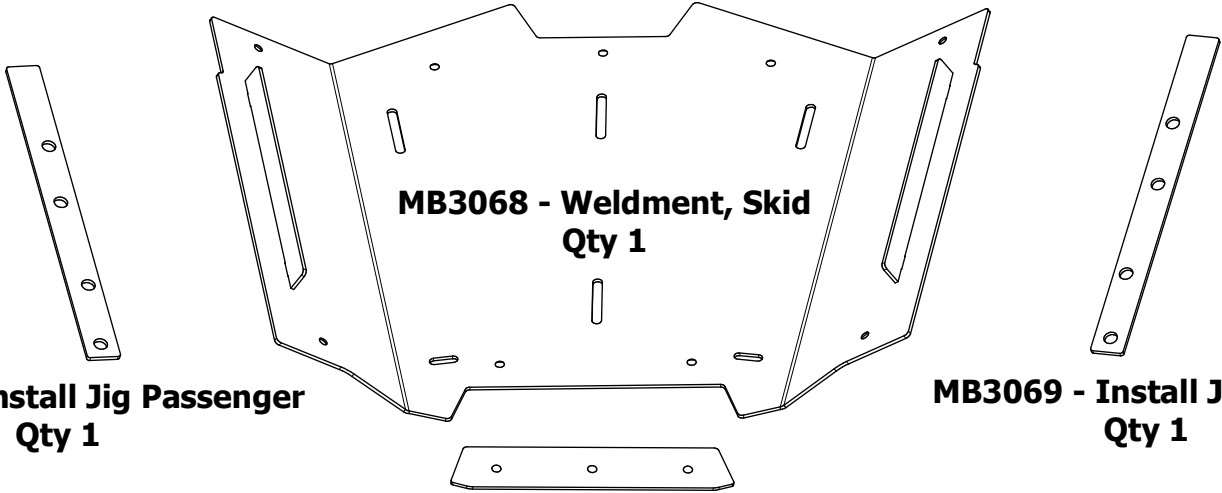

MB7009 - Assembly Instructions YJ/TJ/LJ 4 Link Suspension Mounts

CONTENTS

MB3070 - Weldment, Passenger
Qty 1

MB3070 - Weldment, Driver
Qty 1

MB3069 - Weldment, Cross Member Rear
Qty 1

MB3068 - Weldment, Skid
Qty 1

MB3073-02_MIR
Qty 1

MB3073-02
Qty 1

MB3071-10
Qty 1

MB3071-11
Qty 1

MB3071 - Weldment, Cross Member Front
Qty 1

MB3071-11_MIR
Qty 1

MB7009 - Assembly Instructions YJ/TJ/LJ 4 Link Suspension Mounts**CONTENTS****MB3073 - Tube 01**
Qty 2**MB3073 - Tube 03**
Qty 1**MB3073 - Tube 02**
Qty 1**MB3073 - Tube 04**
Qty 1**Flat Washer**
1/2"
Qty 8**Countersunk Screw, Stainless**
3/8"-16 UNC x 1.00" Long
Qty 12**Nylock Nut**
1/2"-13 UNC
Qty 4**Flat Washer**
3/8"
Qty 8**Hex Bolt**
3/8"-16 UNC x 1.00" Long
Qty 8**Hex Bolt**
1/2"-13 UNC x 4.50" Long
Qty 4