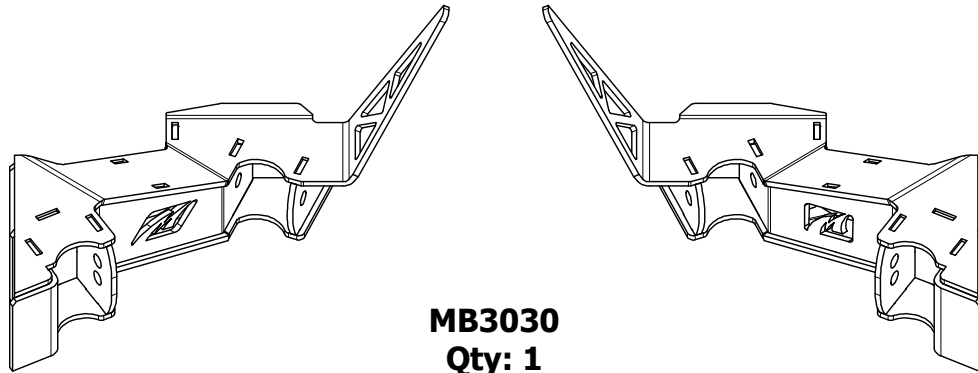

MB3028
Qty: 1

MB3030
Qty: 1

Dwg/Part No:

MB7005 - Shipping

Description:

JKU Rear 4 Link Suspension Bracket Kit

Sheet No: **1** of **1**

Rev No: **0**