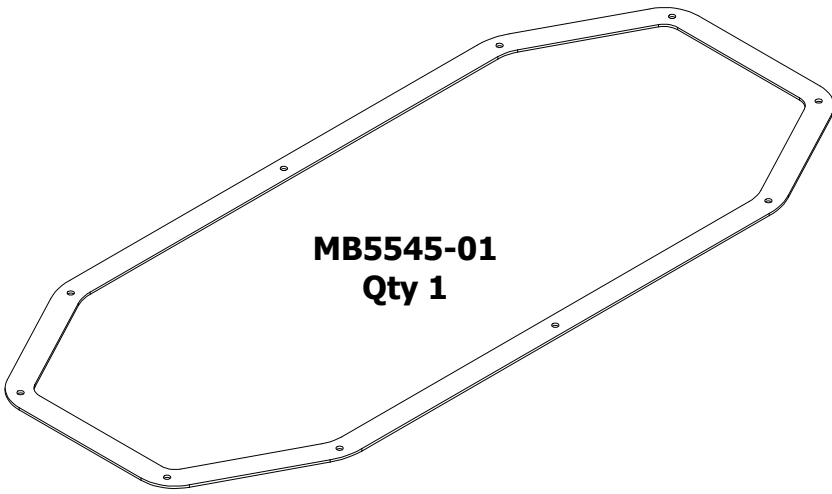

MB5545 - Assembly Instructions Large Access Panel for Jeep Cowl

MB5545 - LARGE ACCESS PANEL FOR JEEP COWL
UNIVERSAL APPLICATIONS

ASSEMBLY INSTRUCTIONS

MB5545 - Shipping Large Access Panel for Jeep Cowl

CONTENTS

MB5545-01
Qty 1

#10-24 x .5" Button Head Screw
Qty 10

MB5545-02
Qty 1

#10-24 x .75" Button Head Screw
Qty 10

#10 Flat Washer
Qty 10

MB5545-03
Qty 1

#10-24 Nylon Insert Locknut
Qty 10

MB5545 - Assembly Instructions Large Access Panel for Jeep Cowl

USING MB5545-01 AS A
TEMPLATE TRANSFER THE
INSIDE EDGE AND HOLES TO
YOUR COWL AND REMOVE.

MB5545 - Assembly Instructions Large Access Panel for Jeep Cowl

MB5545 - Assembly Instructions Large Access Panel for Jeep Cowl

#10-24 x .5" Button Head Screw

MB5545-03