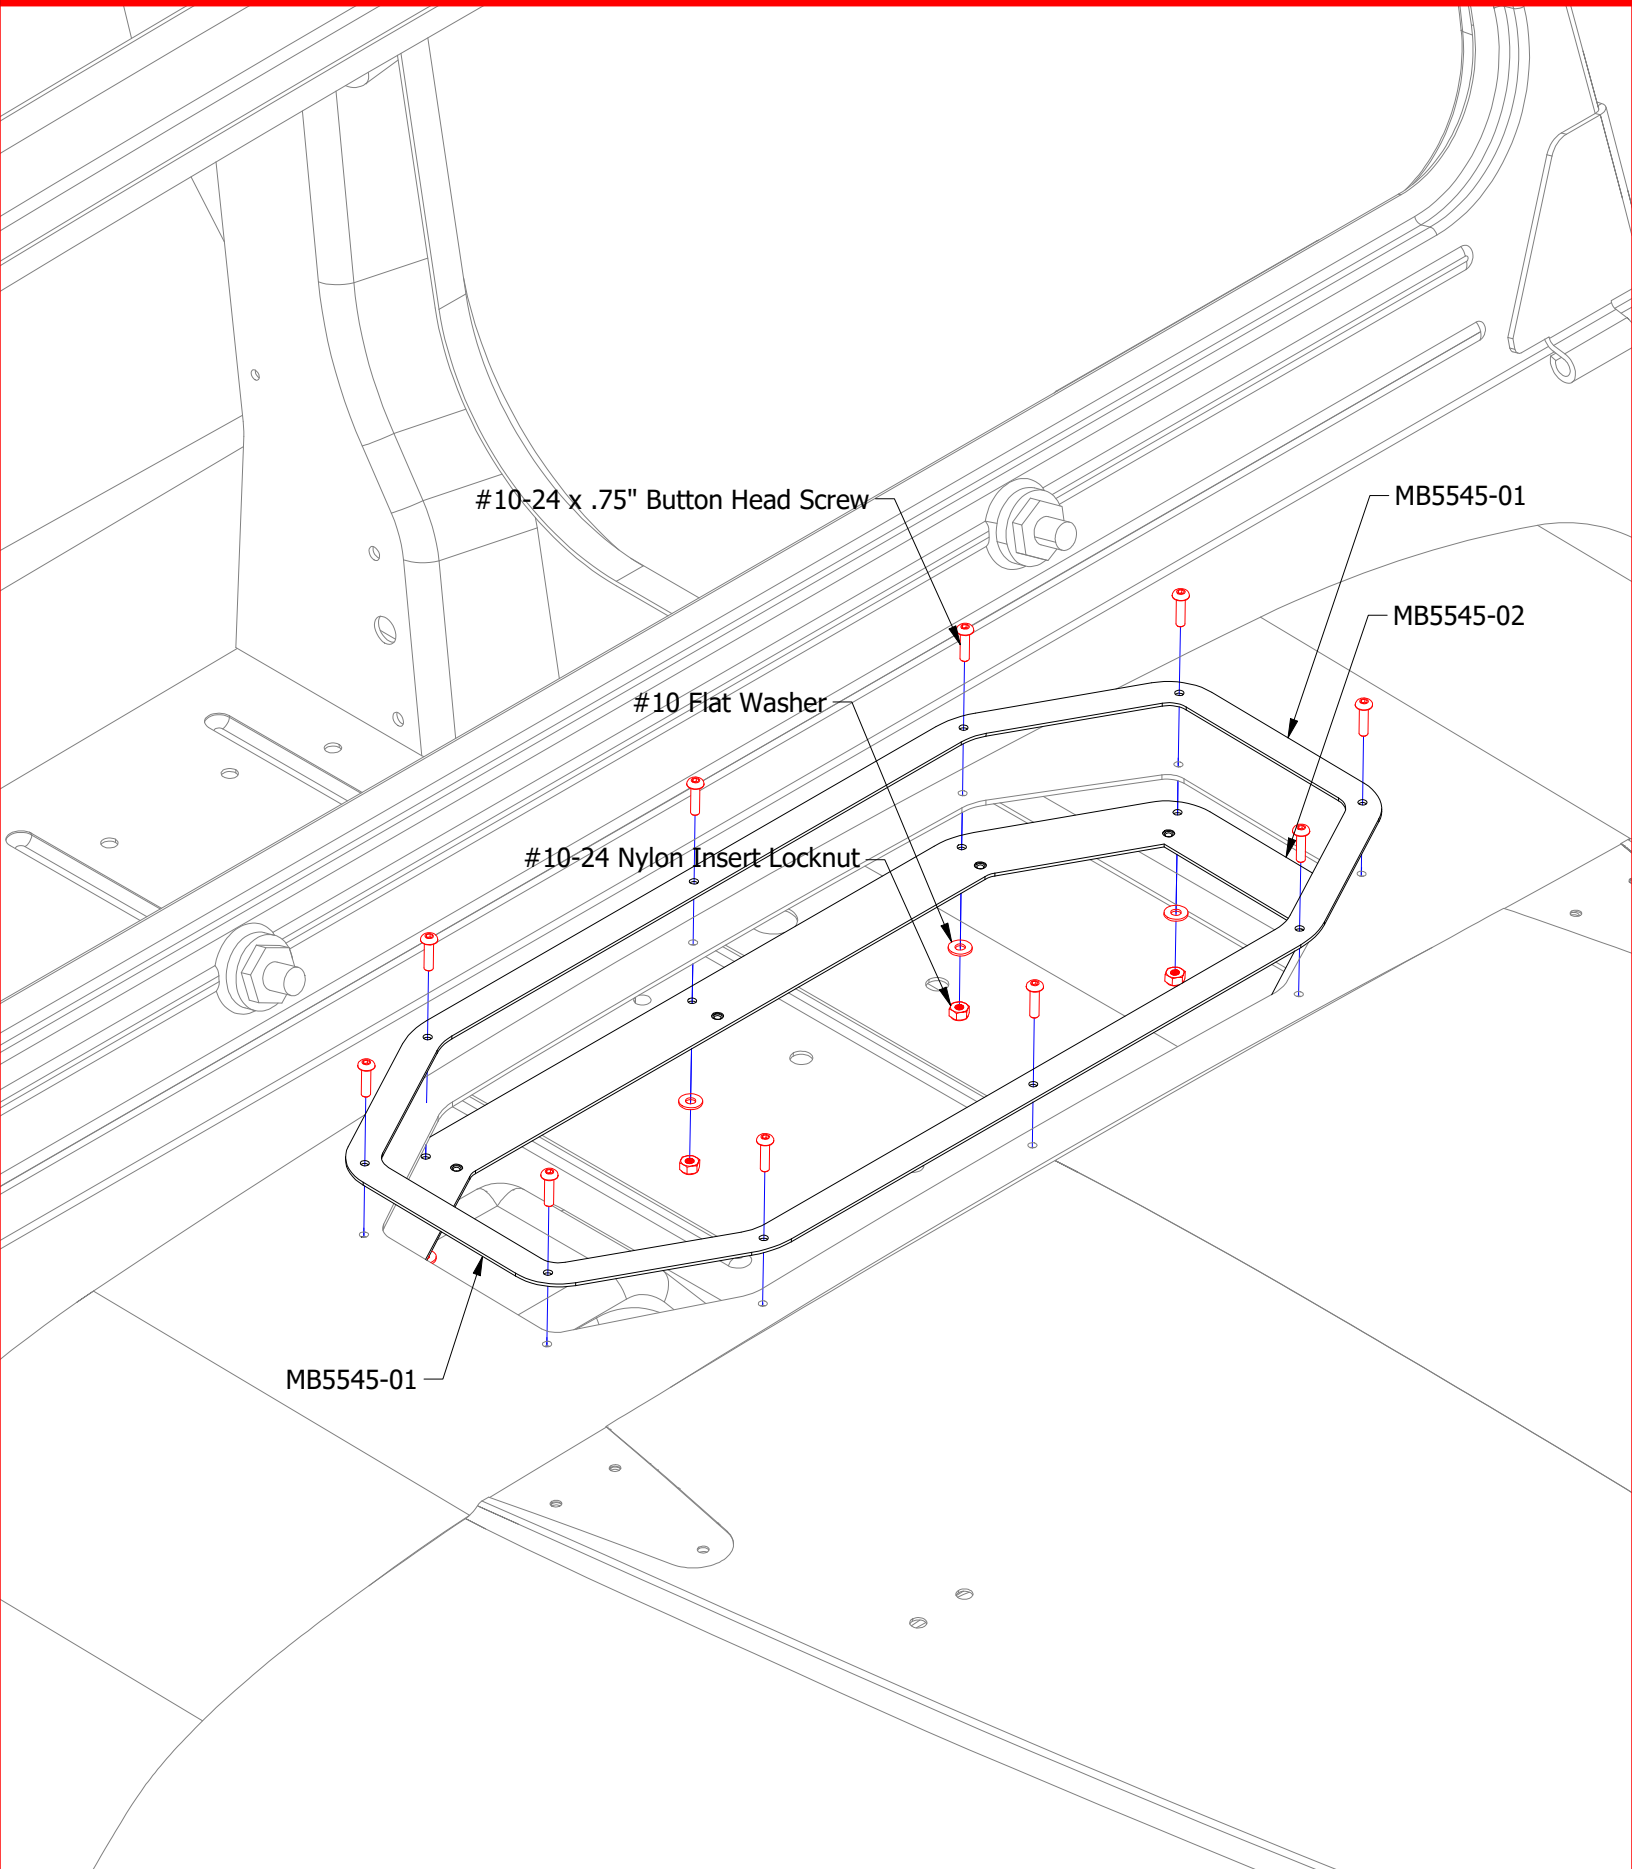

MB5545 - Assembly Instructions Large Access Panel for Jeep Cowl

MB5545 - LARGE ACCESS PANEL FOR JEEP COWL
UNIVERSAL APPLICATIONS

ASSEMBLY INSTRUCTIONS

MB5545 - Shipping Large Access Panel for Jeep Cowl

CONTENTS

MB5545-01
Qty 1

#10-24 x .5" Button Head Screw
Qty 10

MB5545-02
Qty 1

#10-24 x .75" Button Head Screw
Qty 10

#10 Flat Washer
Qty 10

MB5545-03
Qty 1

#10-24 Nylon Insert Locknut
Qty 10

MB5545 - Assembly Instructions Large Access Panel for Jeep Cowl

USING MB5545-01 AS A
TEMPLATE TRANSFER THE
INSIDE EDGE AND HOLES TO
YOUR COWL AND REMOVE.

MB5545 - Assembly Instructions Large Access Panel for Jeep Cowl

MB5545 - Assembly Instructions Large Access Panel for Jeep Cowl

#10-24 x .5" Button Head Screw

MB5545-03