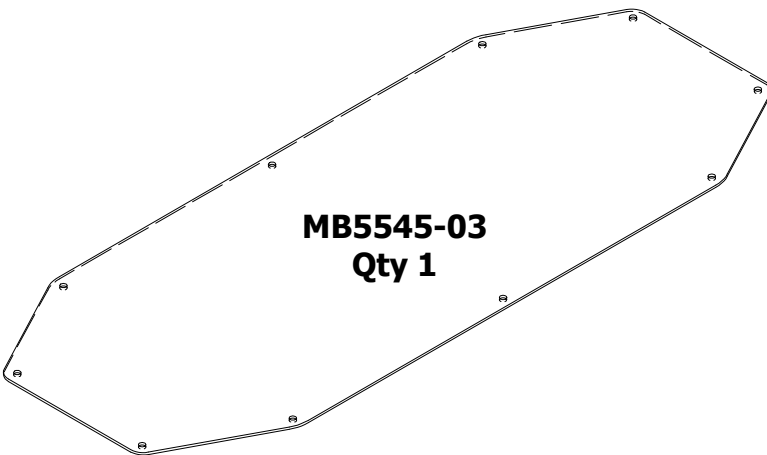

MB5545 - Assembly Instructions Large Access Panel for Jeep Cowl

MB5545 - LARGE ACCESS PANEL FOR JEEP COWL
UNIVERSAL APPLICATIONS

ASSEMBLY INSTRUCTIONS

MB5545 - Shipping Large Access Panel for Jeep Cowl

CONTENTS

MB5545-01
Qty 1

#10-24 x .5" Button Head Screw
Qty 10

MB5545-02
Qty 1

#10-24 x .75" Button Head Screw
Qty 10

#10 Flat Washer
Qty 10

MB5545-03
Qty 1

#10-24 Nylon Insert Locknut
Qty 10

MB5545 - Assembly Instructions Large Access Panel for Jeep Cowl

USING MB5545-01 AS A
TEMPLATE TRANSFER THE
INSIDE EDGE AND HOLES TO
YOUR COWL AND REMOVE.

MB5545 - Assembly Instructions Large Access Panel for Jeep Cowl

MB5545 - Assembly Instructions Large Access Panel for Jeep Cowl

#10-24 x .5" Button Head Screw

MB5545-03