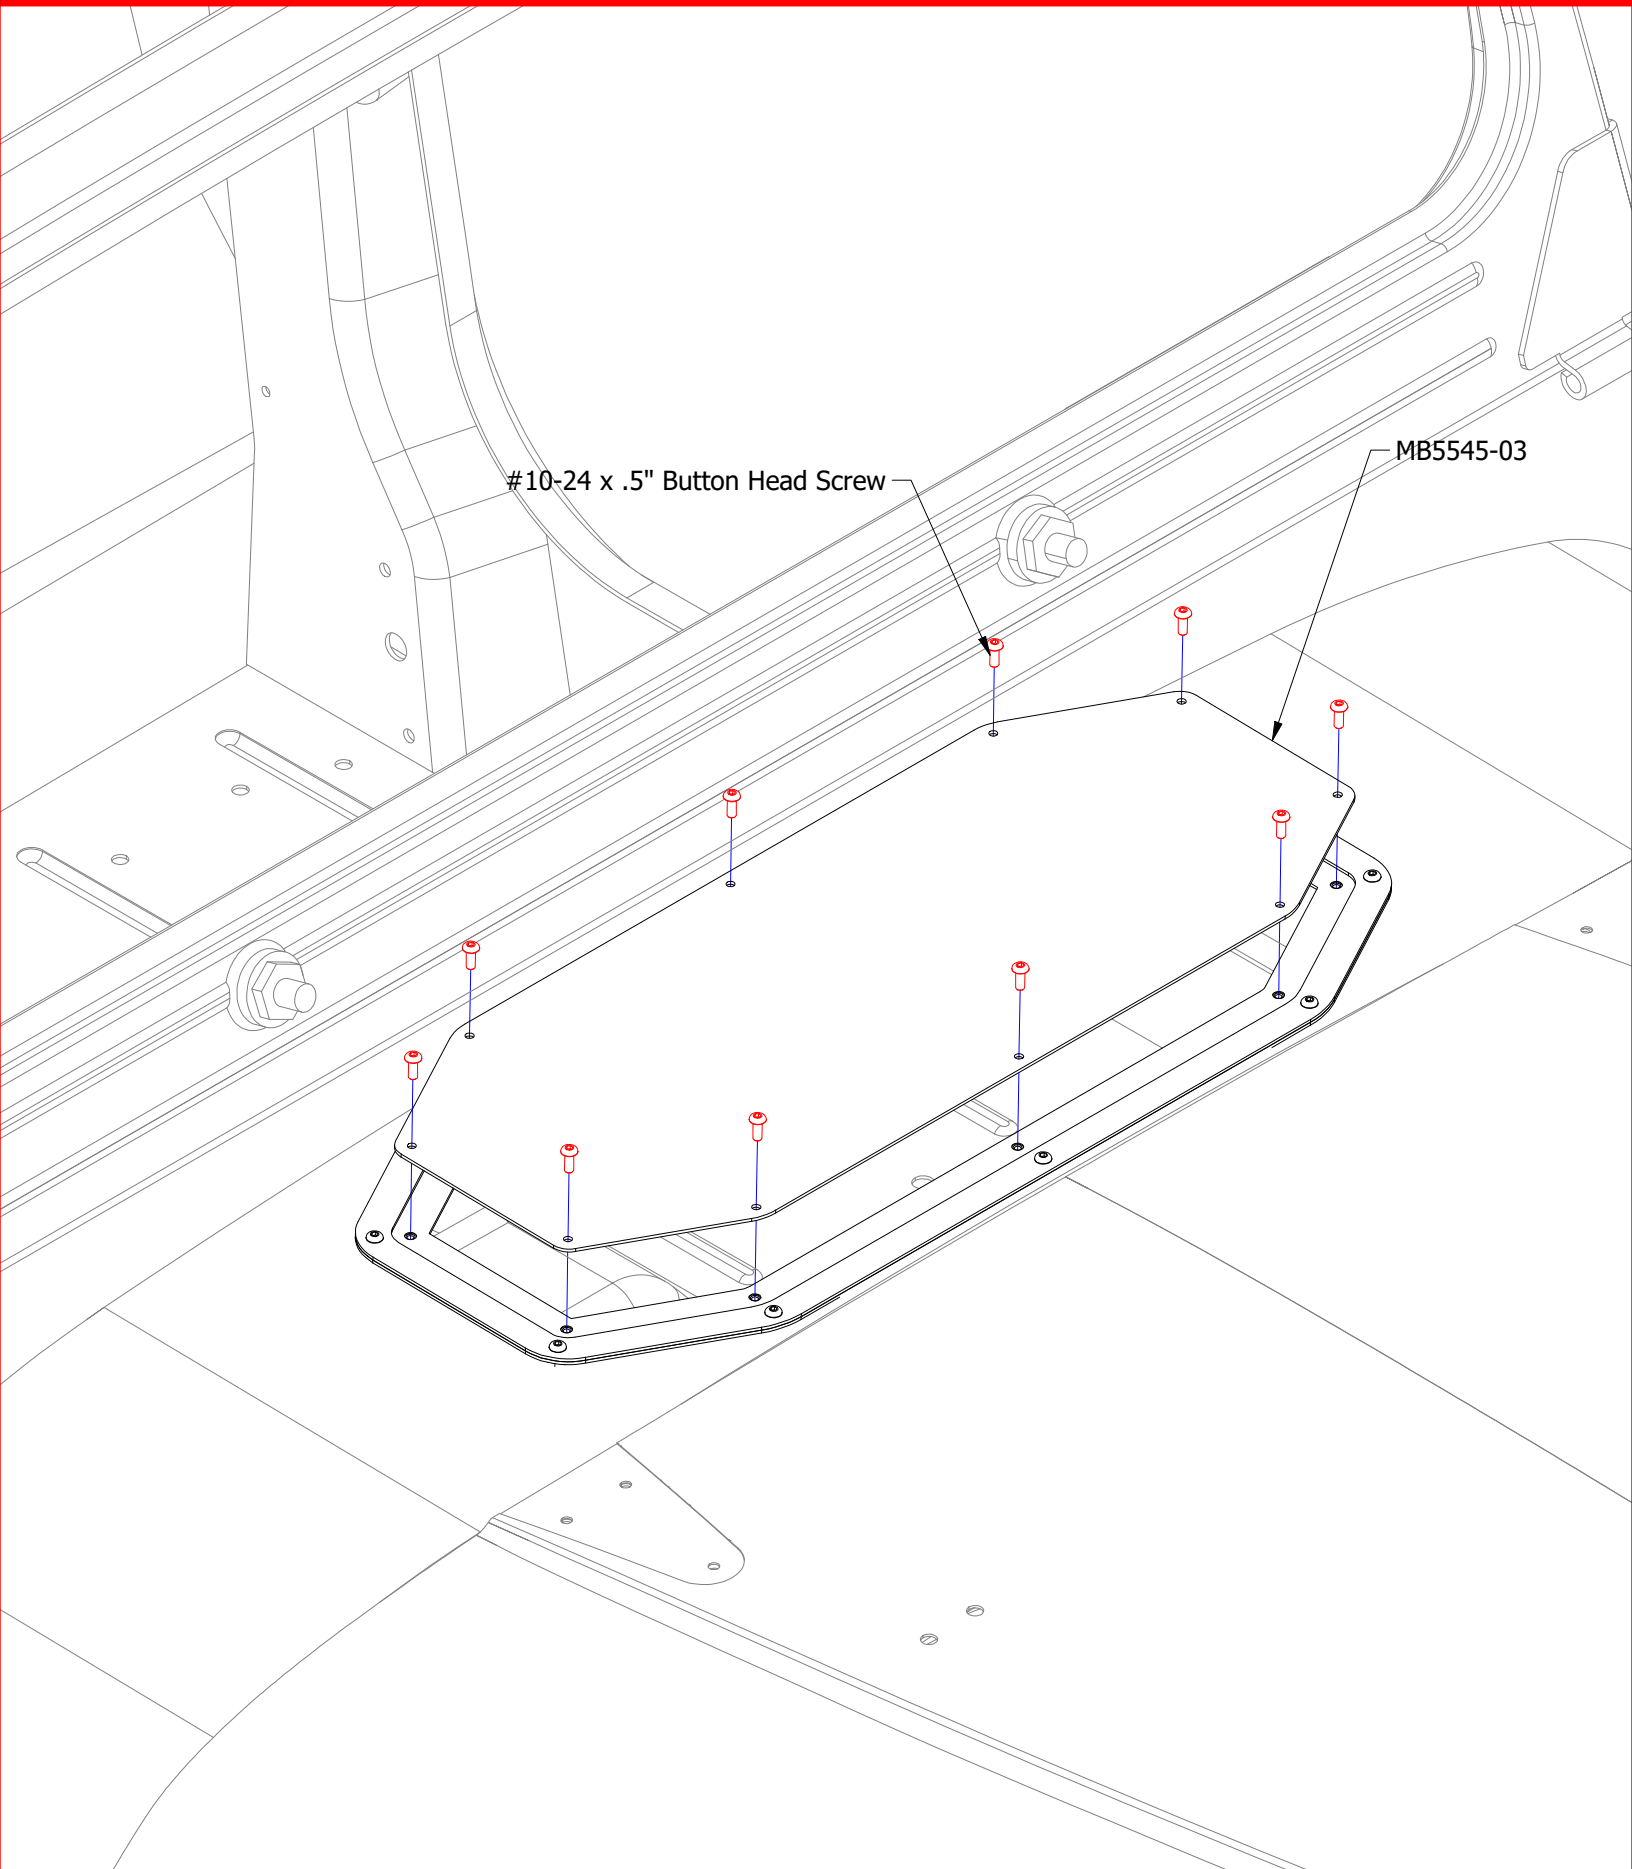

MB5545 - Assembly Instructions Large Access Panel for Jeep Cowl

MB5545 - LARGE ACCESS PANEL FOR JEEP COWL
UNIVERSAL APPLICATIONS

ASSEMBLY INSTRUCTIONS

MB5545 - Shipping Large Access Panel for Jeep Cowl

CONTENTS

MB5545-01
Qty 1

#10-24 x .5" Button Head Screw
Qty 10

MB5545-02
Qty 1

#10-24 x .75" Button Head Screw
Qty 10

#10 Flat Washer
Qty 10

MB5545-03
Qty 1

#10-24 Nylon Insert Locknut
Qty 10

MB5545 - Assembly Instructions Large Access Panel for Jeep Cowl

USING MB5545-01 AS A
TEMPLATE TRANSFER THE
INSIDE EDGE AND HOLES TO
YOUR COWL AND REMOVE.

MB5545 - Assembly Instructions Large Access Panel for Jeep Cowl

MB5545 - Assembly Instructions Large Access Panel for Jeep Cowl

#10-24 x .5" Button Head Screw

MB5545-03