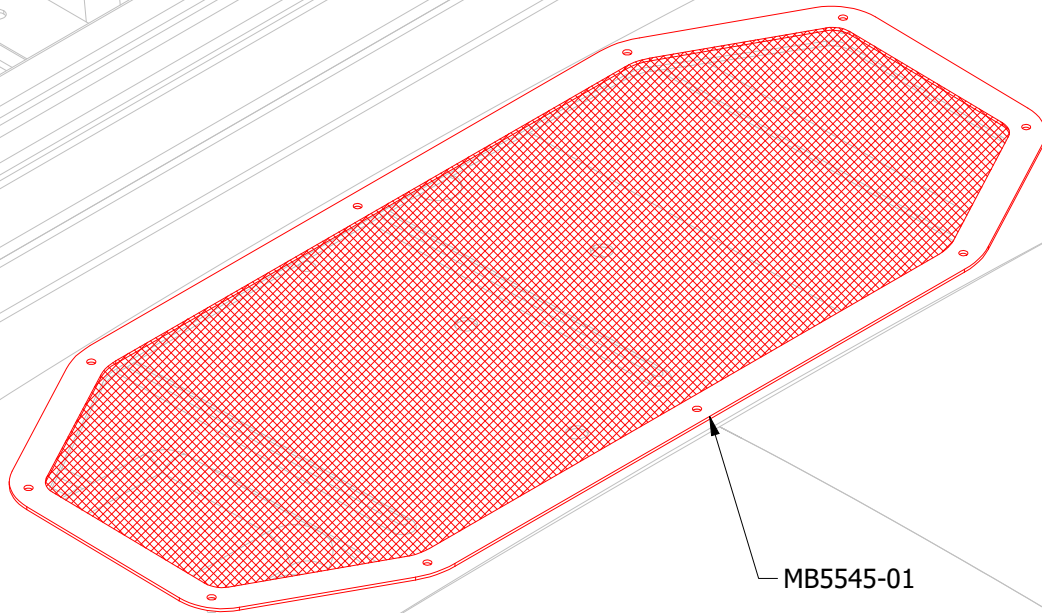

MB5545 - Assembly Instructions Large Access Panel for Jeep Cowl

MB5545 - LARGE ACCESS PANEL FOR JEEP COWL
UNIVERSAL APPLICATIONS

ASSEMBLY INSTRUCTIONS

MB5545 - Shipping Large Access Panel for Jeep Cowl

CONTENTS

MB5545-01
Qty 1

#10-24 x .5" Button Head Screw
Qty 10

MB5545-02
Qty 1

#10-24 x .75" Button Head Screw
Qty 10

#10 Flat Washer
Qty 10

MB5545-03
Qty 1

#10-24 Nylon Insert Locknut
Qty 10

MB5545 - Assembly Instructions Large Access Panel for Jeep Cowl

USING MB5545-01 AS A
TEMPLATE TRANSFER THE
INSIDE EDGE AND HOLES TO
YOUR COWL AND REMOVE.

MB5545 - Assembly Instructions Large Access Panel for Jeep Cowl

MB5545 - Assembly Instructions Large Access Panel for Jeep Cowl