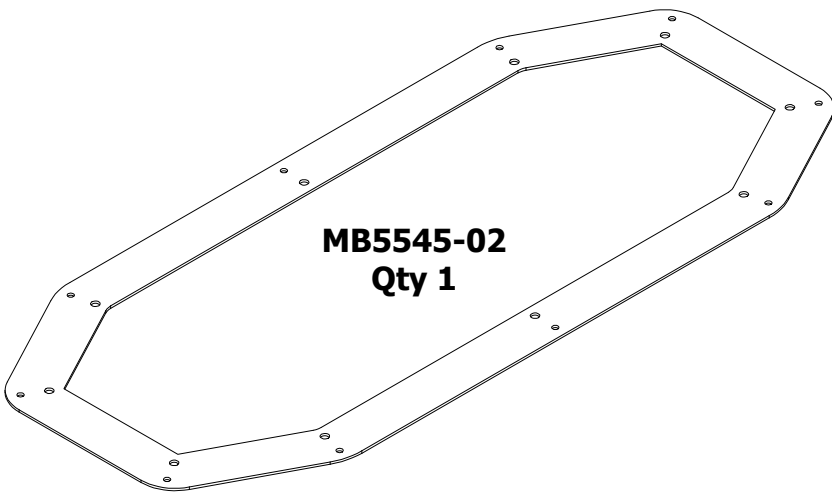

MB5545 - Assembly Instructions Large Access Panel for Jeep Cowl

MB5545 - LARGE ACCESS PANEL FOR JEEP COWL
UNIVERSAL APPLICATIONS

ASSEMBLY INSTRUCTIONS

MB5545 - Shipping Large Access Panel for Jeep Cowl

CONTENTS

MB5545-01
Qty 1

#10-24 x .5" Button Head Screw
Qty 10

MB5545-02
Qty 1

#10-24 x .75" Button Head Screw
Qty 10

#10 Flat Washer
Qty 10

MB5545-03
Qty 1

#10-24 Nylon Insert Locknut
Qty 10

MB5545 - Assembly Instructions Large Access Panel for Jeep Cowl

USING MB5545-01 AS A
TEMPLATE TRANSFER THE
INSIDE EDGE AND HOLES TO
YOUR COWL AND REMOVE.

MB5545 - Assembly Instructions Large Access Panel for Jeep Cowl

MB5545 - Assembly Instructions Large Access Panel for Jeep Cowl

#10-24 x .5" Button Head Screw

MB5545-03