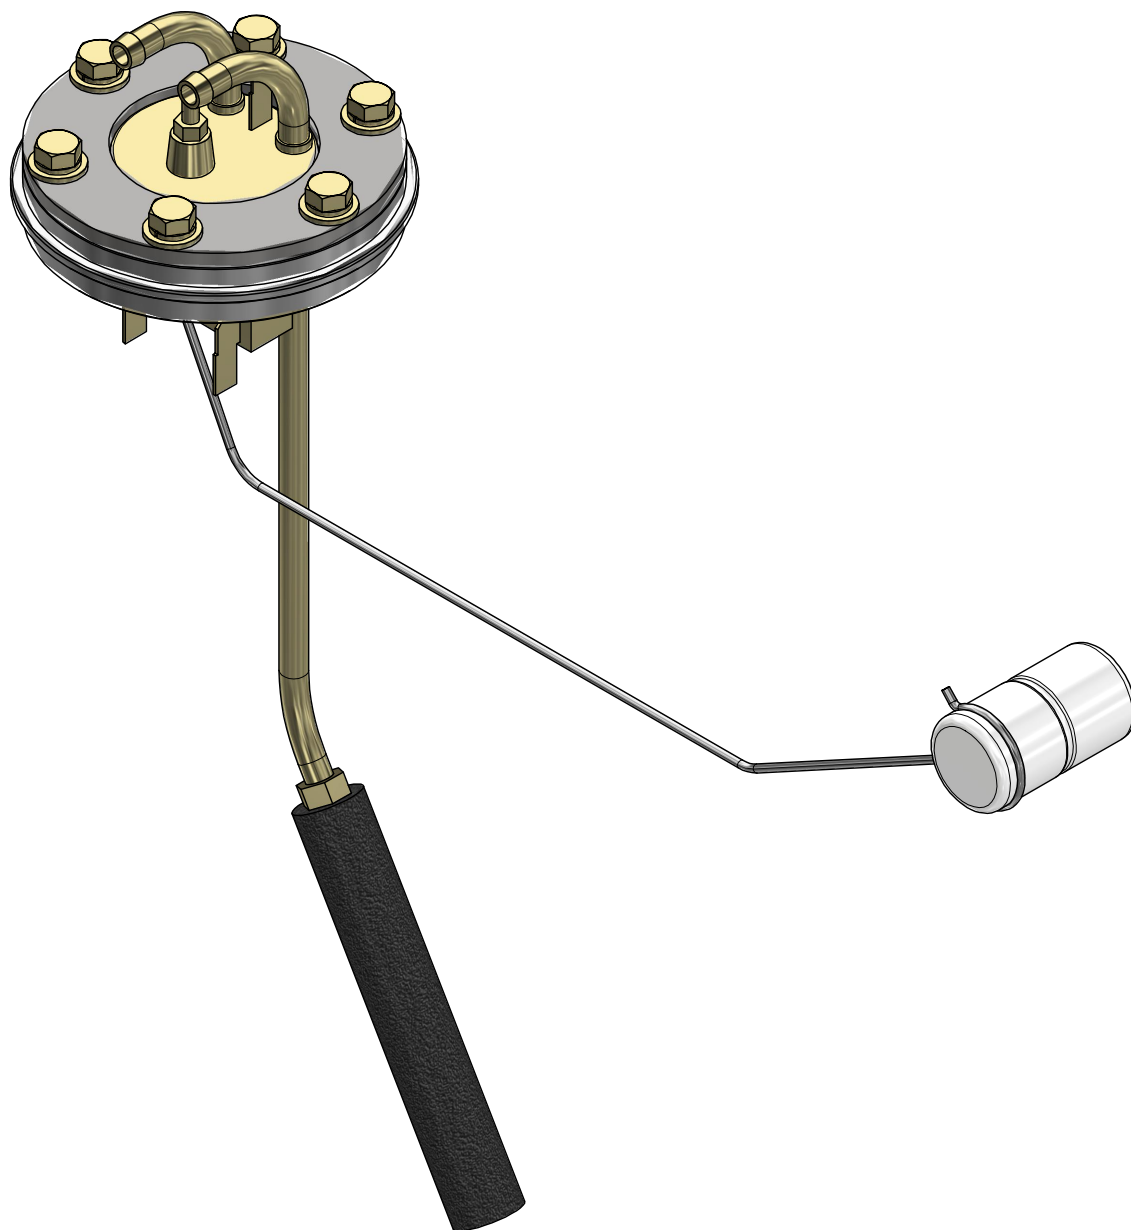

# CJ-7 ALUMINUM FUEL PUMP MOUNT

## INSTALLATION INSTRUCTIONS

**MB5527 - Assembly Instructions CJ-7 Aluminum Fuel Pump Mount****KIT COMPONENTS**

**MB5527-01**  
Qty: 1

**MB5527-02**  
Qty: 1

**HEX BOLT**  
1/4"-20 x 3/4"  
Qty: 6

**LOCK WASHER**  
1/4"  
Qty: 6

**FLAT WASHER**  
1/4"  
Qty: 6

**MB5527 - Assembly Instructions CJ-7 Aluminum Fuel Pump Mount**

**ASSEMBLY**