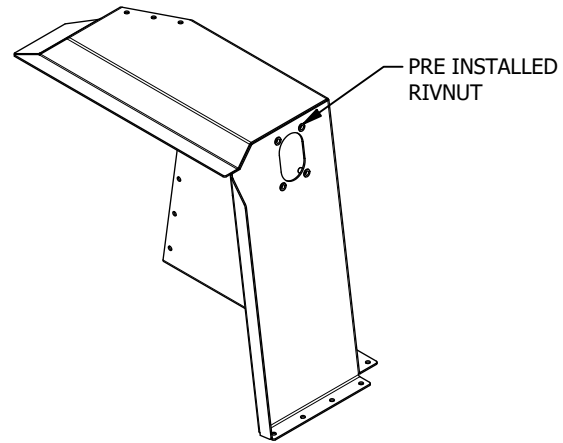

#MB5516-01
QTY 1

#MB5516-01_MIR
QTY 1

#MB5516-04
QTY 2

#MB5516-02
QTY 1

#MB5516-02_MIR
QTY 1

#MB5516-03
QTY 1

#MB5516-03_MIR
QTY 1

BUTTON HEAD SOCKET CAP SCREW
#10-24 x 3/4" STAINLESS
QTY 8

Dwg/Part No:
MB5516 - Customer
Description:
Jeep JKU High Clearance Rear Inner Fenders

Sheet No: **1** of **1**
Rev No: **0**

Mat'l: **14 GA Aluminum**