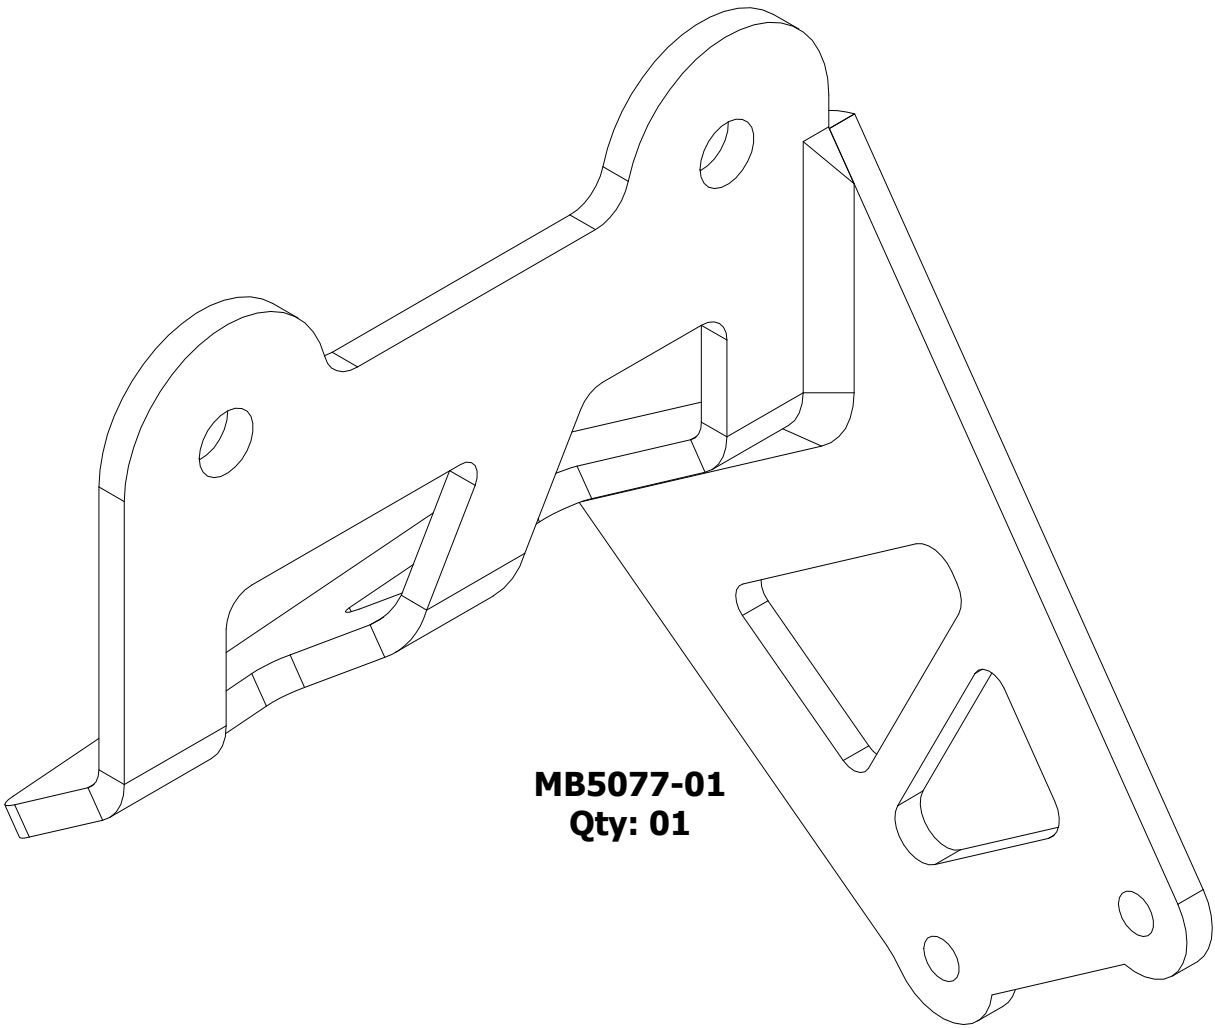

MB5077 - Shipping Apex CRS Mount

CONTENTS

MB5077-01
Qty: 01

3/8"-16 x 1" Hex Bolt
Qty: 2

3/8" Flat Washer
Qty: 4

3/8"-16 Nylon Hex Nut
Qty: 2