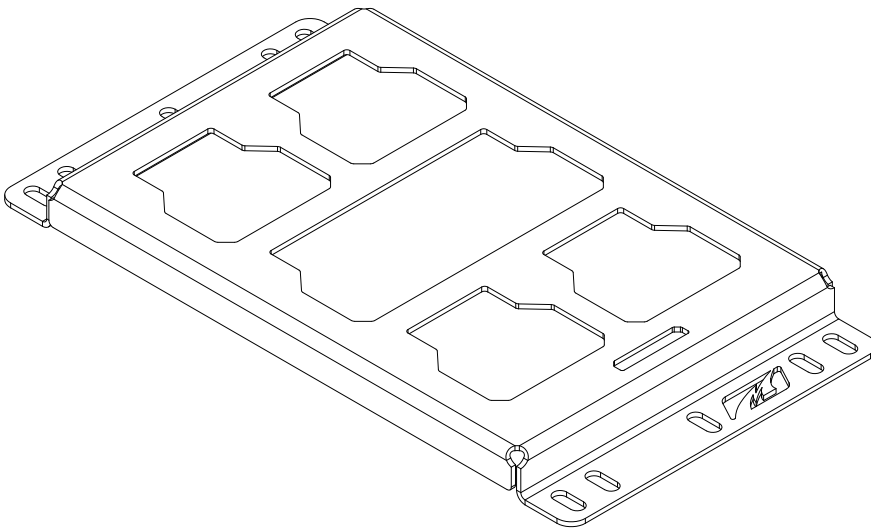

MB5073 - Shipping Mounting Panel for Milwaukee PackOut

Contents

MB5073-01
(Sold Separately)

1/4"-20 x 1" Hex Bolt
Qty 4

MB5073-02
(Sold Separately)

1/4" - Flat Washer
Qty 4

1/4"-20 - Nylon Insert Locknut
Qty 4