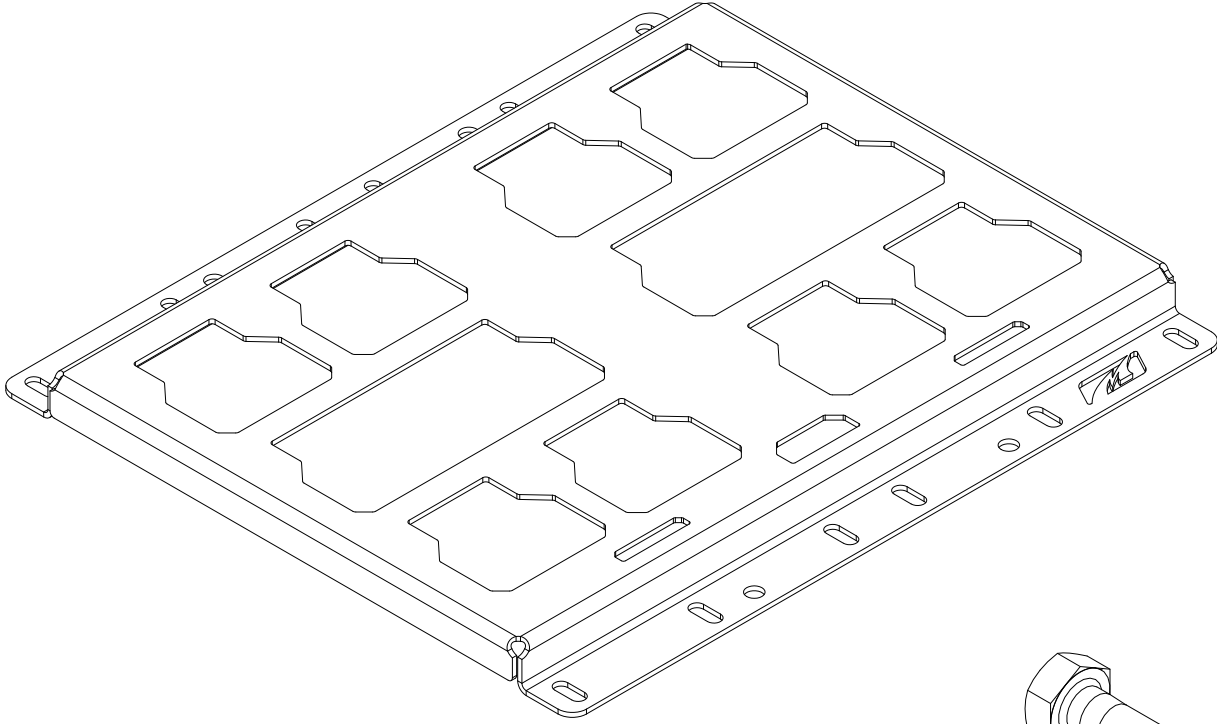

MB5073 - Shipping Mounting Panel for Milwaukee PackOut

Contents

MB5073-01
(Sold Separately)

1/4"-20 x 1" Hex Bolt
Qty 4

MB5073-02
(Sold Separately)

1/4" - Flat Washer
Qty 4

1/4"-20 - Nylon Insert Locknut
Qty 4