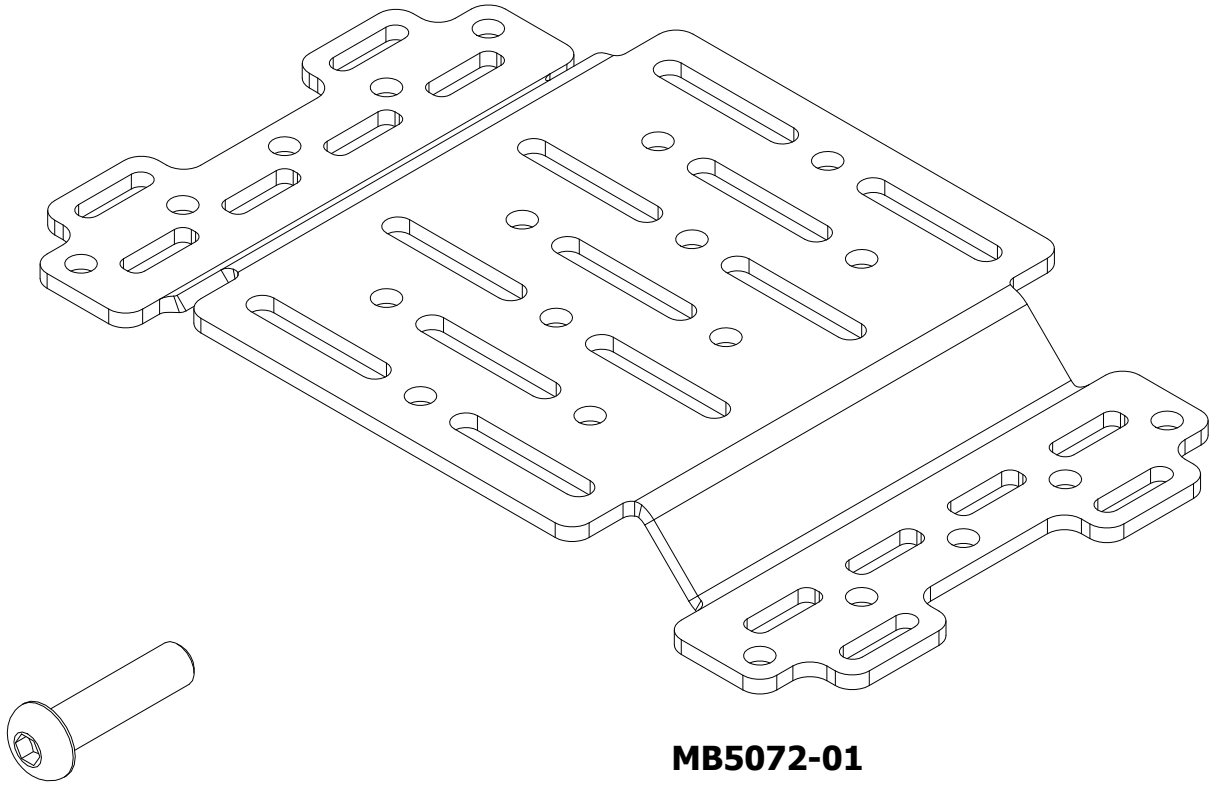

CONTENTS

1/4"-20 x 1" Button Head Socket Screw
Qty 4

1/4" Plain Washer
Qty 4

1/4"-20 Nylon Locknut
Qty 4