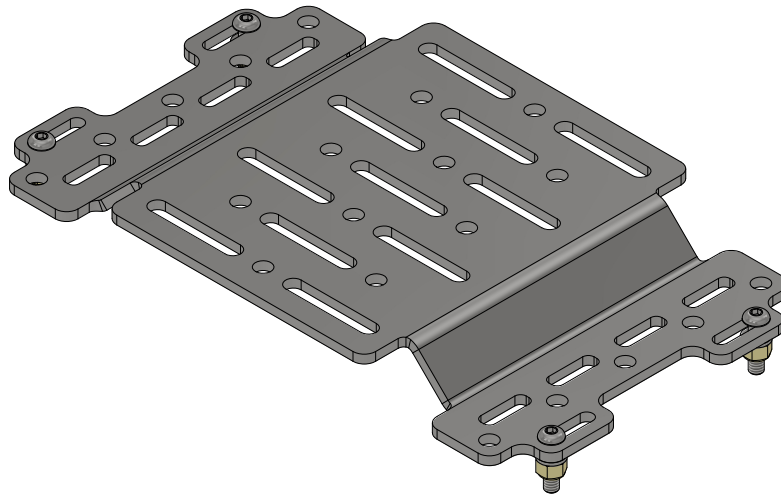

MB5072 - Roof Rack Awning / Universal Bracket

ASSEMBLY INSTRUCTIONS

MB5072 - Shipping Roof Rack Awning / Universal Bracket**CONTENTS**

1/4"-20 x 1" Button Head Socket Screw
Qty 4

1/4" Plain Washer
Qty 4

1/4"-20 Nylon Locknut
Qty 4

MB5072 - Assembly Instructions Roof Rack Awning / Universal Bracket**Step 01**