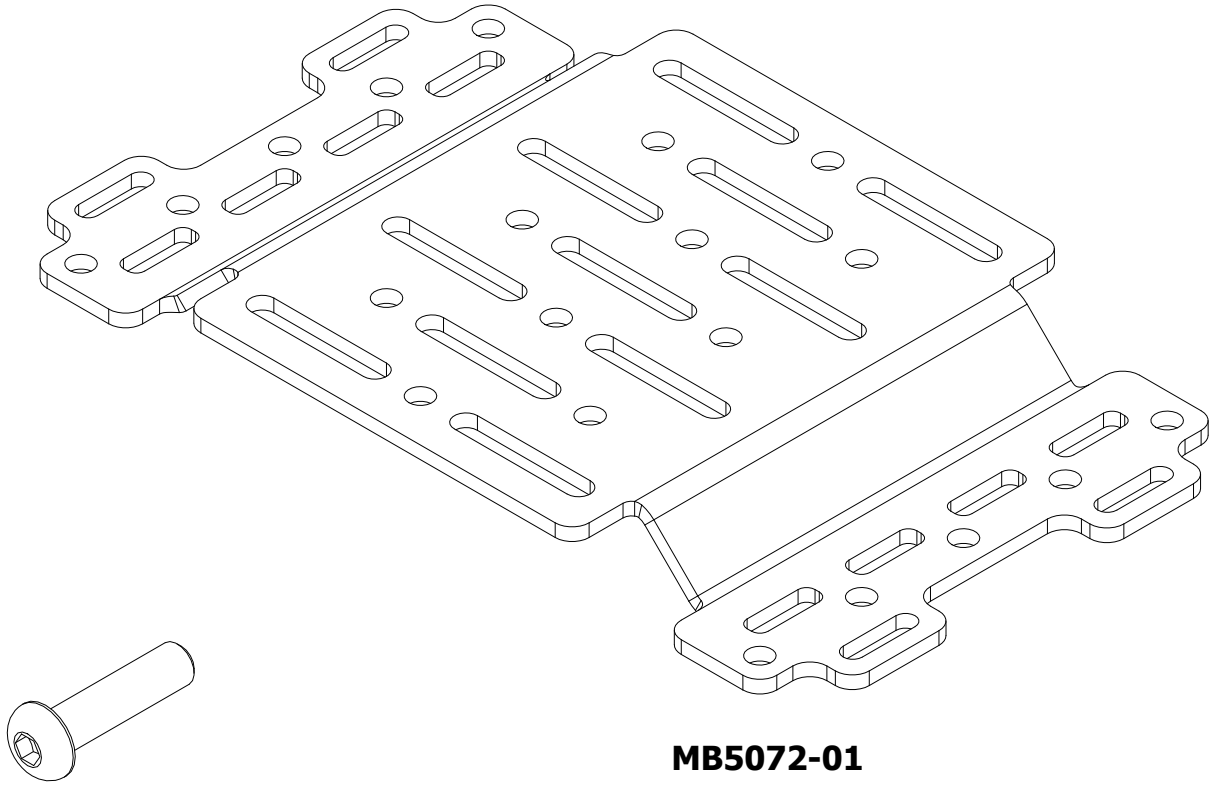

MB5072 - Roof Rack Awning / Universal Bracket

ASSEMBLY INSTRUCTIONS

MB5072 - Shipping Roof Rack Awning / Universal Bracket**CONTENTS**

1/4"-20 x 1" Button Head Socket Screw
Qty 4

1/4" Plain Washer
Qty 4

1/4"-20 Nylon Locknut
Qty 4

MB5072 - Assembly Instructions Roof Rack Awning / Universal Bracket**Step 01**