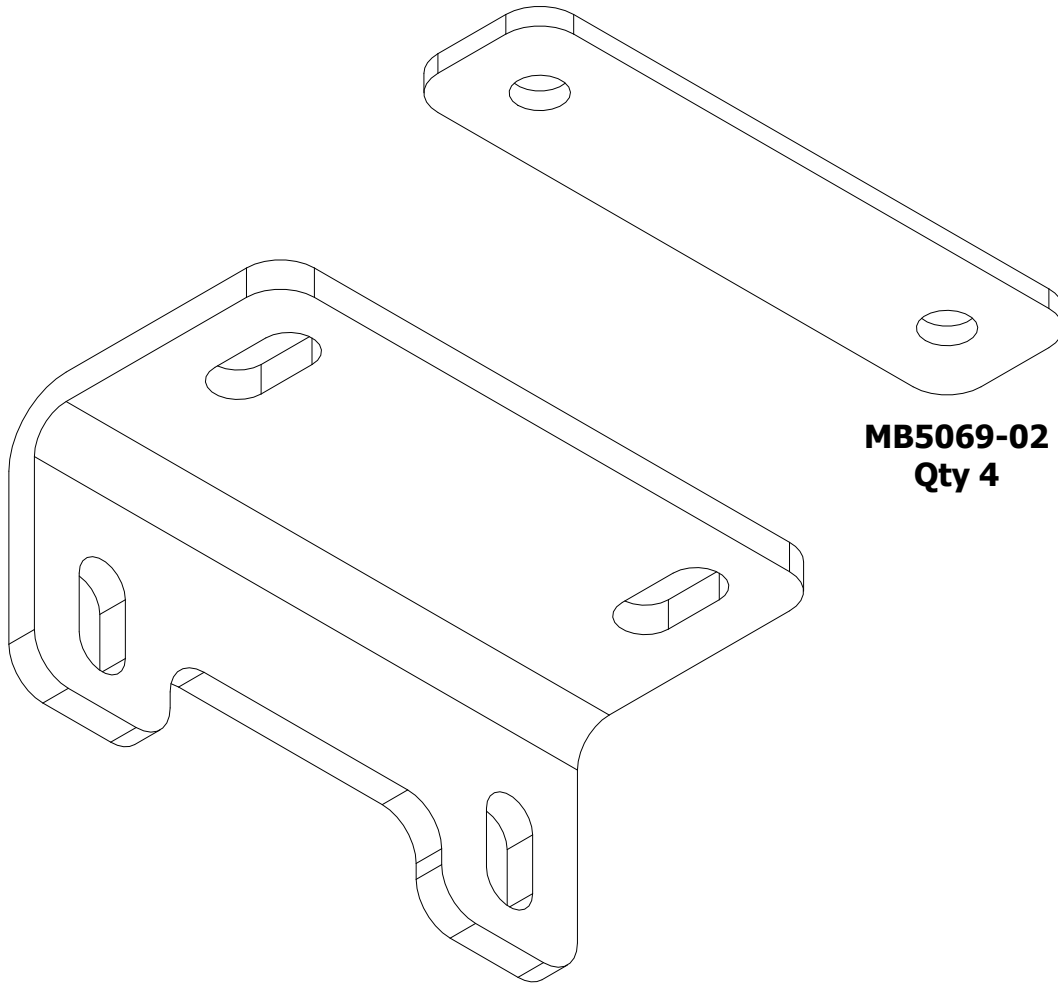

MB5069 - Assembly Instructions Motobed Tire Carrier Rack Basket Adapters

Contents

MB5069-02
Qty 4

MB5069-01
Qty 4

5/16"-18 x 1" HEX BOLT
Qty 16

5/16" FLAT WASHER
Qty 32

5/16"-18 NYLON LOCK NUT
Qty 16