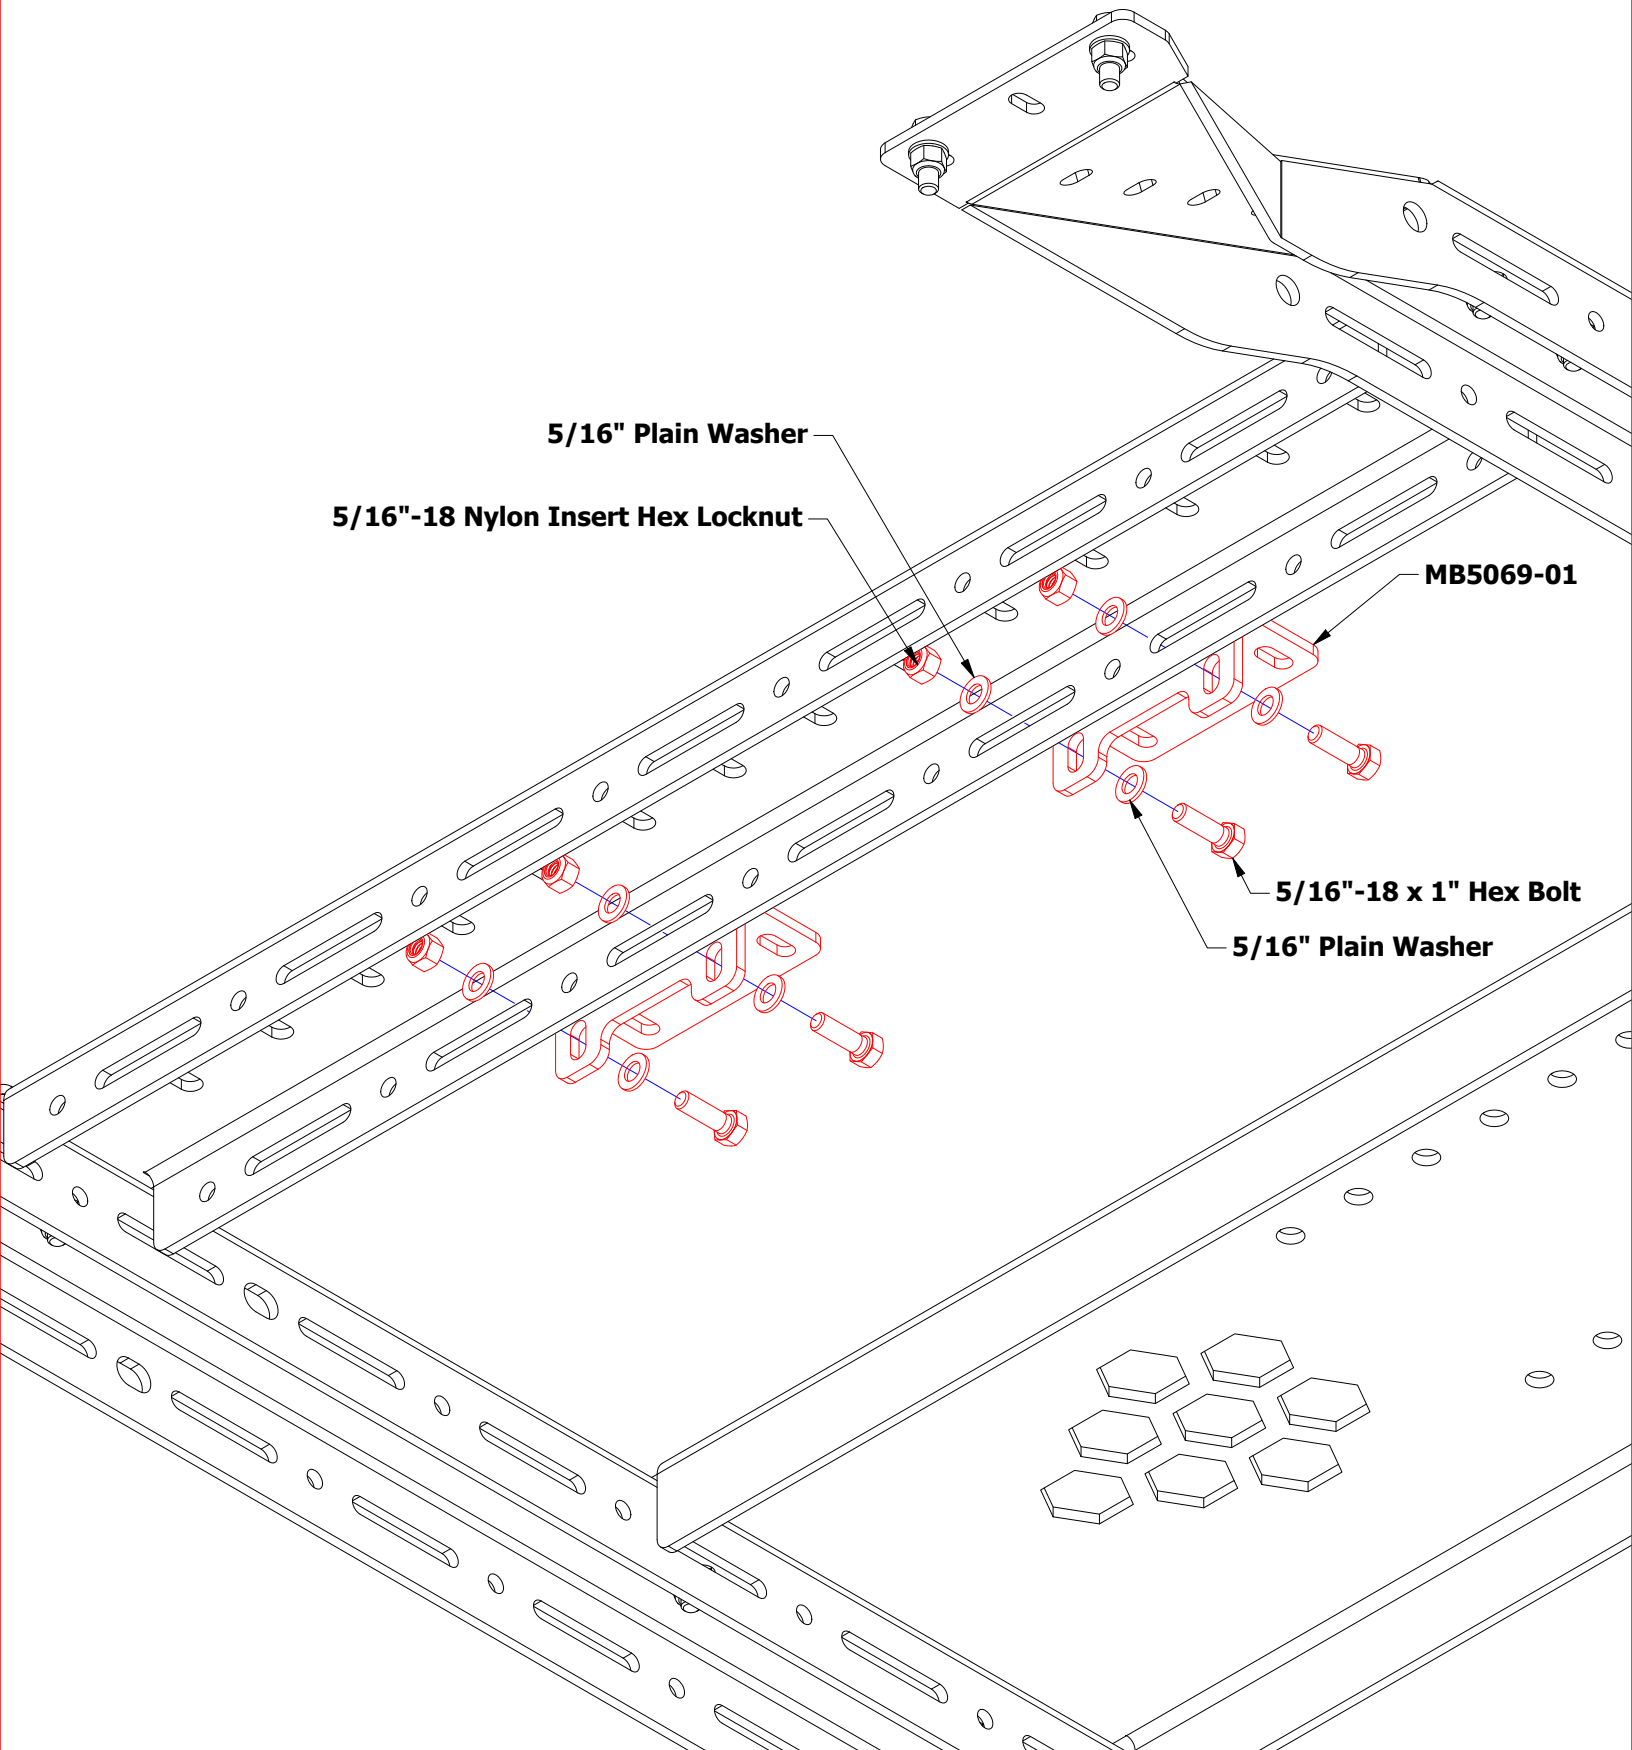

MB5069 - Assembly Instructions Motobed Tire Carrier Rack Basket Adapters

Contents

MB5069-02
Qty 4

MB5069-01
Qty 4

5/16"-18 x 1" HEX BOLT
Qty 16

5/16" FLAT WASHER
Qty 32

5/16"-18 NYLON LOCK NUT
Qty 16

MB5069 - Assembly Instructions Motobed Tire Carrier Rack Basket Adapters

5/16" Plain Washer

5/16"-18 Nylon Insert Hex Locknut

MB5069-01

5/16"-18 x 1" Hex Bolt

5/16" Plain Washer

MB5069 - Assembly Instructions Motobed Tire Carrier Rack Basket Adapters