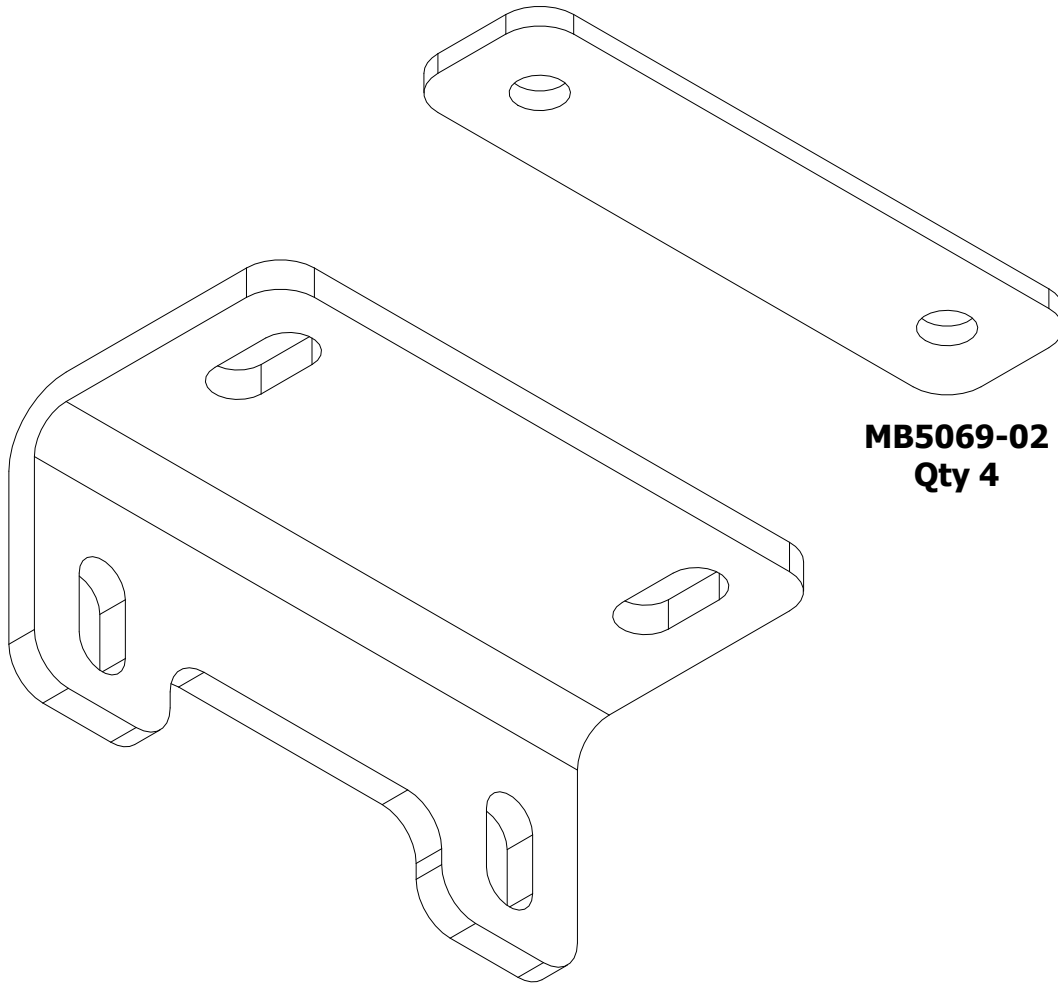

MB5069 - Assembly Instructions Motobed Tire Carrier Rack Basket Adapters

Contents

MB5069-02
Qty 4

MB5069-01
Qty 4

5/16"-18 x 1" HEX BOLT
Qty 16

5/16" FLAT WASHER
Qty 32

5/16"-18 NYLON LOCK NUT
Qty 16

MB5069 - Assembly Instructions Motobed Tire Carrier Rack Basket Adapters

5/16" Plain Washer

5/16"-18 Nylon Insert Hex Locknut

MB5069-01

5/16"-18 x 1" Hex Bolt

5/16" Plain Washer

MB5069 - Assembly Instructions Motobed Tire Carrier Rack Basket Adapters