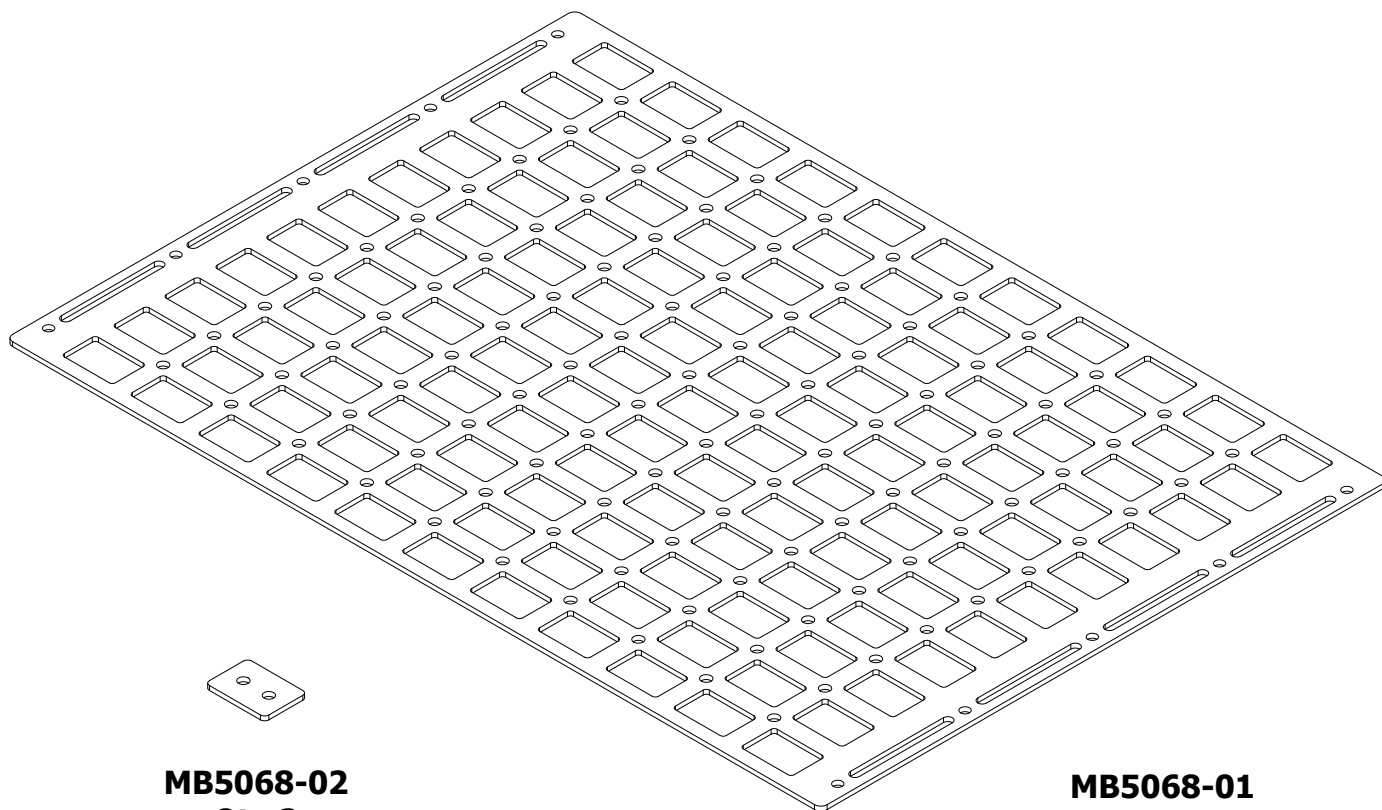

MB5068 - Shipping Roof Rack MOLLE Panel Floor System**CONTENTS**

MB5068-02
Qty 2

MB5068-01

1/4"-20 x .65" Socket Button Head Screw
Qty 10

1/4" Plain Washer
Qty 10

1/4"-20 - Nylon Insert Locknut
Qty 10