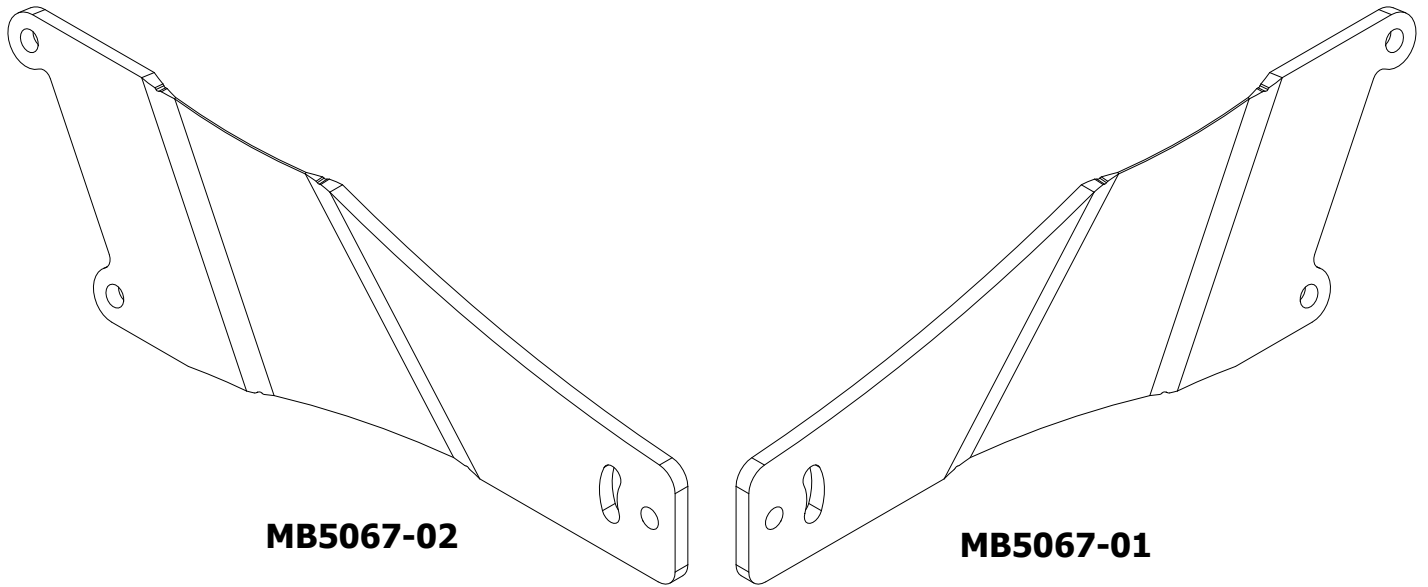

**MB5067 - Shipping Linkable Lightbar Roof Rack Brackets****CONTENTS**

**1/4"-20 x 1" Button Head Socket Screw  
Qty 4**

**1/4" Plain Washer  
Qty 4**

**1/4"-20 Nylon Locknut  
Qty 4**