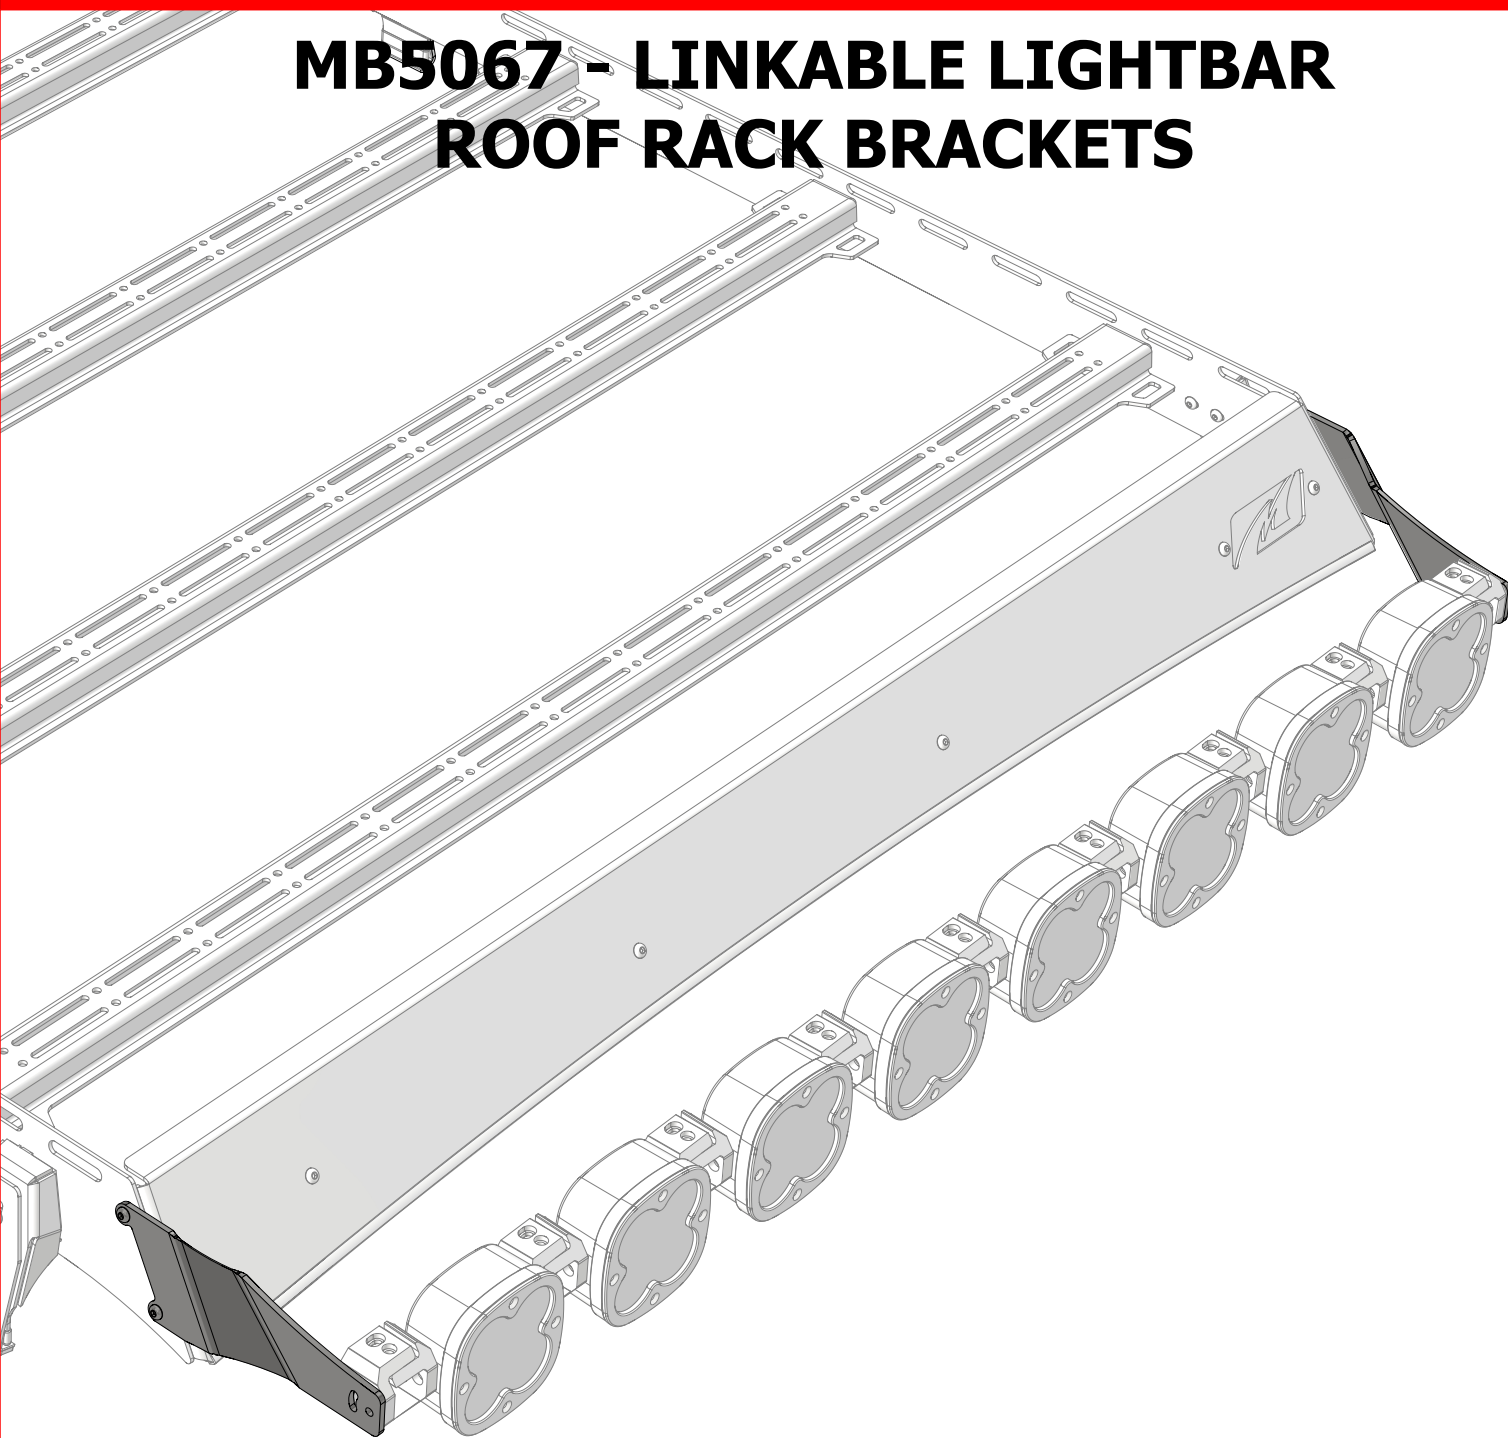

MB5067 - LINKABLE LIGHTBAR ROOF RACK BRACKETS

ASSEMBLY INSTRUCTIONS

MB5067 - Shipping Linkable Lightbar Roof Rack Brackets**CONTENTS**

**1/4"-20 x 1" Button Head Socket Screw
Qty 4**

**1/4" Plain Washer
Qty 4**

**1/4"-20 Nylon Locknut
Qty 4**

MB5067 - Assembly Instructions Linkable Lightbar Roof Rack Brackets

Step 01