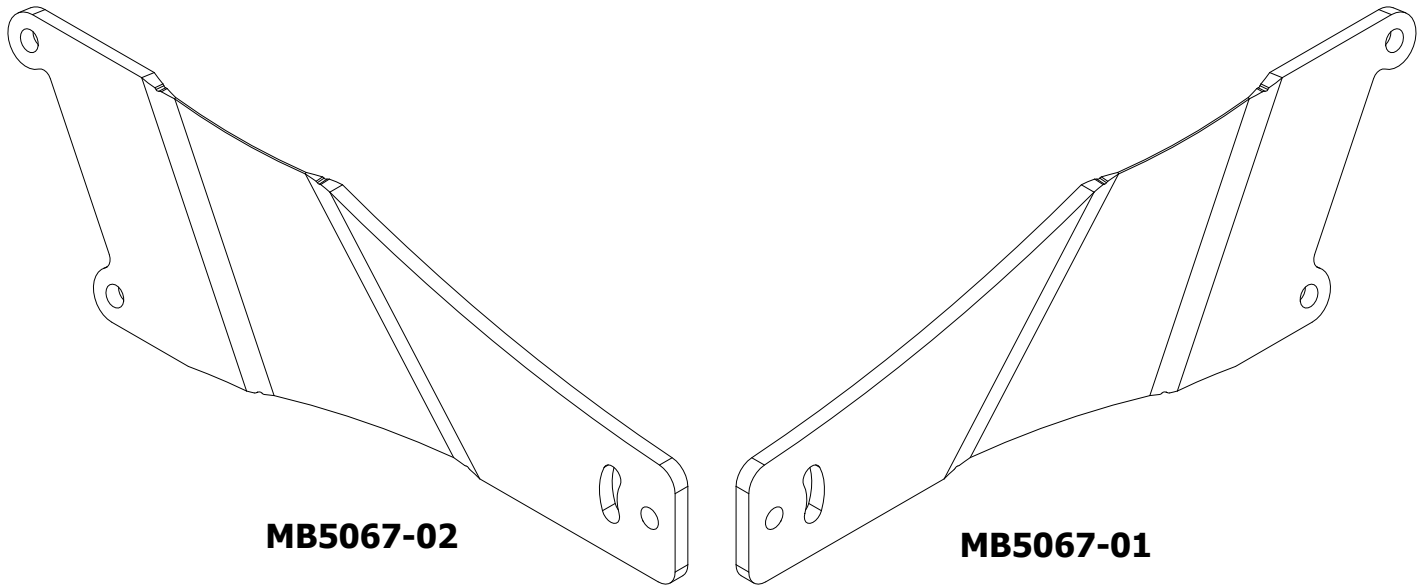

MB5067 - LINKABLE LIGHTBAR ROOF RACK BRACKETS

ASSEMBLY INSTRUCTIONS

MB5067 - Shipping Linkable Lightbar Roof Rack Brackets**CONTENTS**

**1/4"-20 x 1" Button Head Socket Screw
Qty 4**

**1/4" Plain Washer
Qty 4**

**1/4"-20 Nylon Locknut
Qty 4**

MB5067 - Assembly Instructions Linkable Lightbar Roof Rack Brackets

Step 01