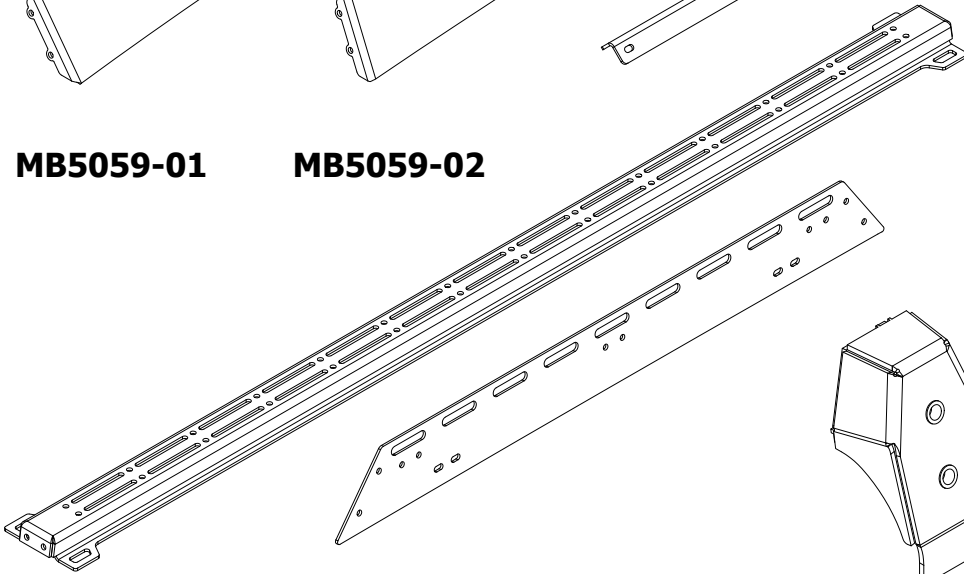

MB5059 - Shipping JT Gladiator Half Cab Roof Rack

CONTENTS

MB5059-08

MB5059-01

MB5059-02

Rubber Edge Trim

MB5059-04
Qty 3

MB5059-03
Qty 2

MB5059 - Weldment, Mount
Qty 4

MB5059-07

Rubber Strip
Qty 4

Vinyl End Cap
Qty 4

1/4"-20 x .75" SS BUTTON HEAD SCREW
Qty 41

1/4"-20 NYLON INSERT LOCK NUT
Qty 25