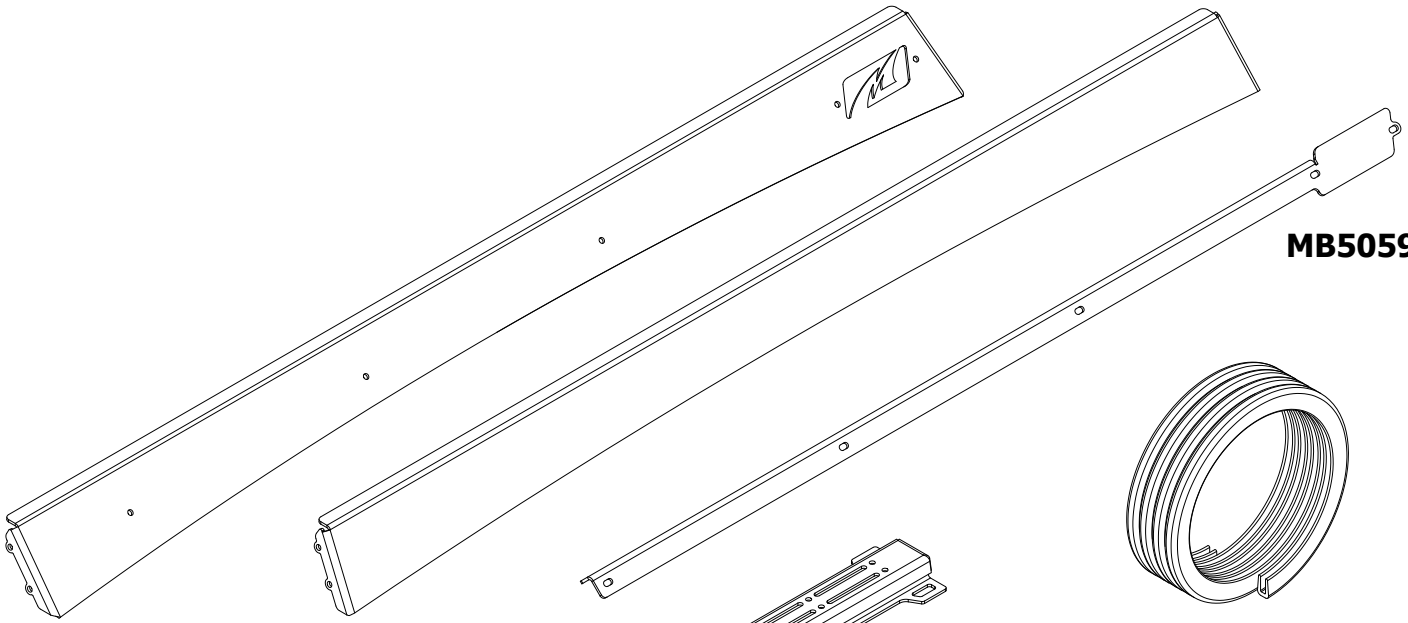

MB5059 - Shipping JT Gladiator Half Cab Roof Rack

CONTENTS

MB5059-08

MB5059-01

MB5059-02

Rubber Edge Trim

MB5059-04
Qty 3

MB5059-03
Qty 2

MB5059 - Weldment, Mount
Qty 4

MB5059-07

Rubber Strip
Qty 4

Vinyl End Cap
Qty 4

1/4"-20 x .75" SS BUTTON HEAD SCREW
Qty 41

1/4"-20 NYLON INSERT LOCK NUT
Qty 25