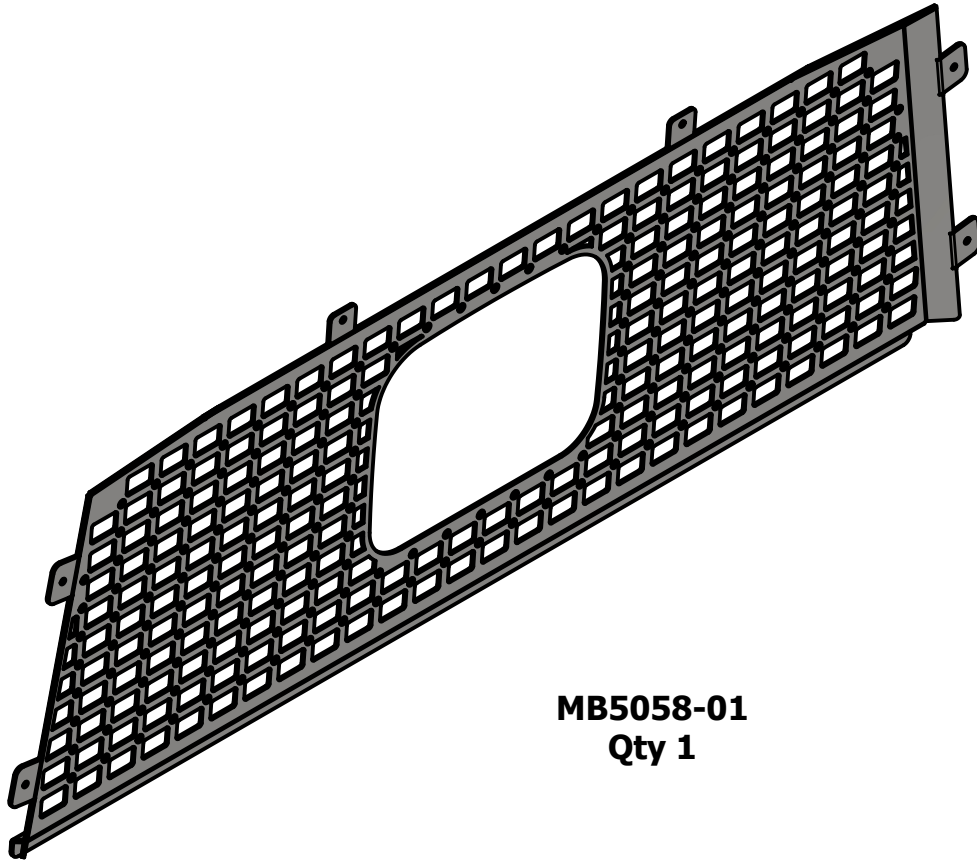

MB5058 - JT GLADIATOR CHASE RACK HEADACHE MOLLÉ PANEL

ASSEMBLY INSTRUCTIONS

MB5058 - Assembly Instructions Chase Rack Molle Headache Panel

CONTENTS

MB5058-01
Qty 1

1/4\"-20 x .75\" HEX BOLT
Qty 6

1/4\" FLAT WASHER
Qty 12

1/4\"-20 NYLOCK HEX NUT
Qty 6

ASSEMBLY