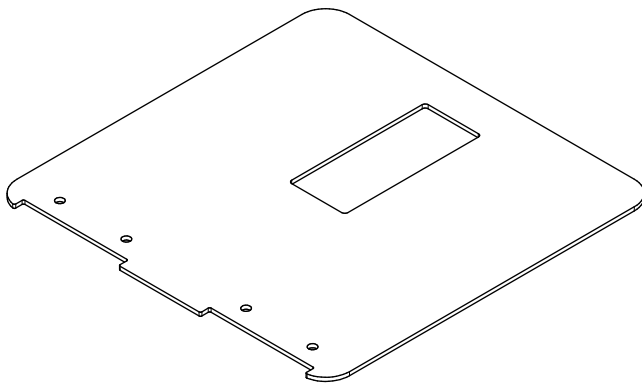

**MB5031 Universal Access Hatch**

**SHIPPING**

**Round Head Screw  
#8-32 x 1/2" Long  
Qty 8**

**Round Head Screw  
#10-24 x 3/4" Long  
Qty 12**

**Nylock Nut  
#8-32  
Qty 8**

**Nylock Nut  
#10-24  
Qty 12**