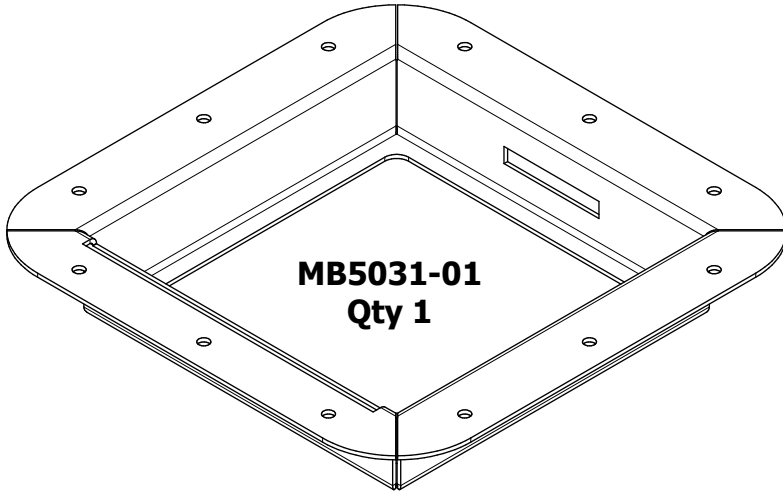

**MB5031 Universal Access Hatch**

**SHIPPING**

**Round Head Screw  
#8-32 x 1/2" Long  
Qty 8**

**Round Head Screw  
#10-24 x 3/4" Long  
Qty 12**

**Nylock Nut  
#8-32  
Qty 8**

**Nylock Nut  
#10-24  
Qty 12**