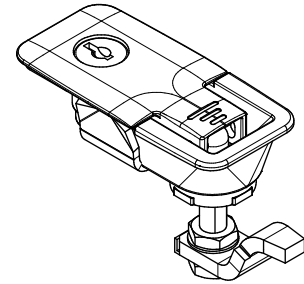

**MB5031 Universal Access Hatch**

**SHIPPING**

**Round Head Screw  
#8-32 x 1/2" Long  
Qty 8**

**Round Head Screw  
#10-24 x 3/4" Long  
Qty 12**

**Nylock Nut  
#8-32  
Qty 8**

**Nylock Nut  
#10-24  
Qty 12**