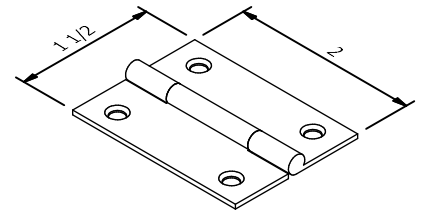

**MB5031 Universal Access Hatch**

**SHIPPING**

**Round Head Screw  
#8-32 x 1/2" Long  
Qty 8**

**Round Head Screw  
#10-24 x 3/4" Long  
Qty 12**

**Nylock Nut  
#8-32  
Qty 8**

**Nylock Nut  
#10-24  
Qty 12**