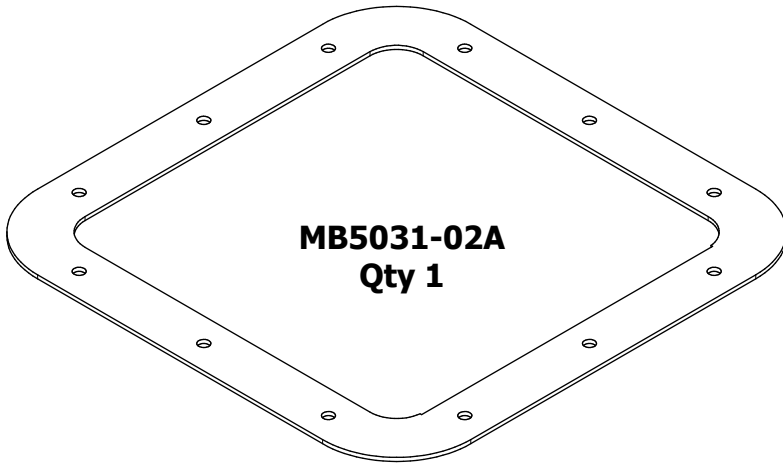

**MB5031 Universal Access Hatch**

**SHIPPING**

**Round Head Screw  
#8-32 x 1/2" Long  
Qty 8**

**Round Head Screw  
#10-24 x 3/4" Long  
Qty 12**

**Nylock Nut  
#8-32  
Qty 8**

**Nylock Nut  
#10-24  
Qty 12**