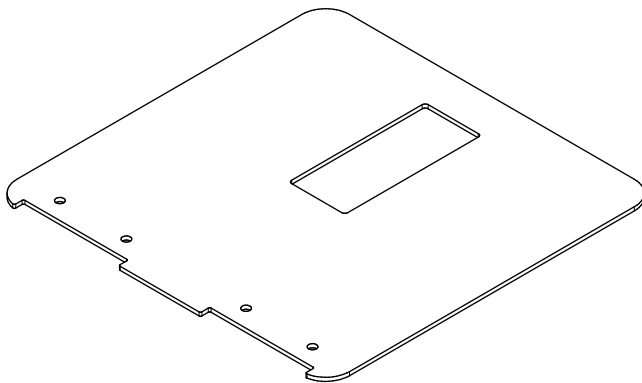

MB5031 Universal Access Hatch

**CUT OPENING SIZE IN YOUR
PANEL TO 7 x 7" SQUARE**

MB5031 Universal Access Hatch

SHIPPING

Round Head Screw
#8-32 x 1/2" Long
Qty 8

Round Head Screw
#10-24 x 3/4" Long
Qty 12

Nylock Nut
#8-32
Qty 8