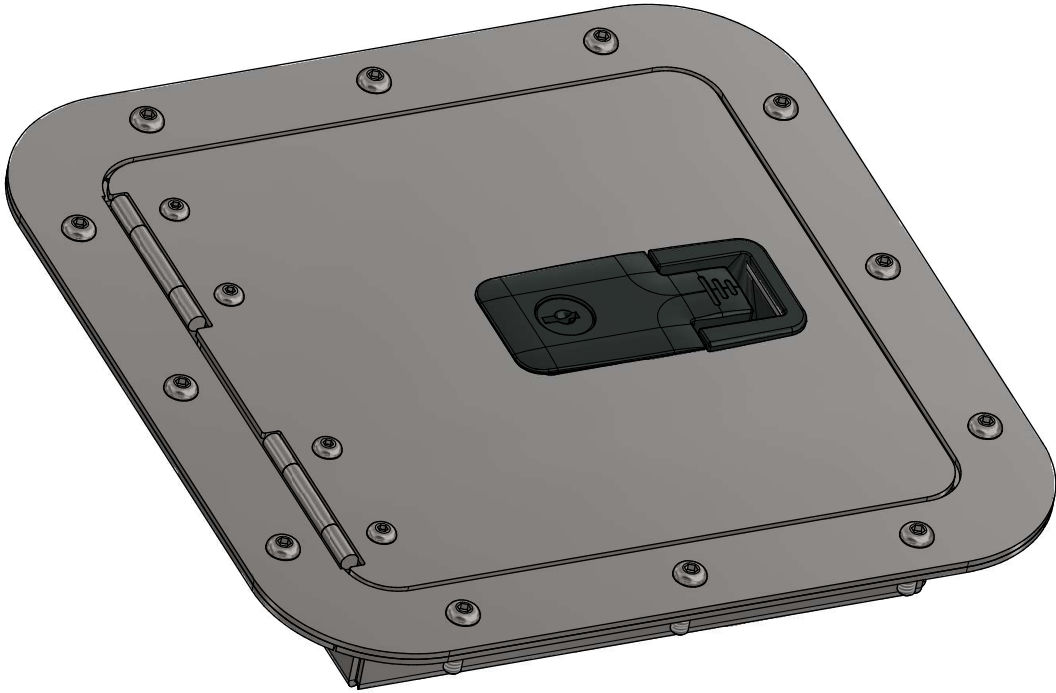

MB5031 Universal Access Hatch

**CUT OPENING SIZE IN YOUR
PANEL TO 7 x 7" SQUARE**

MB5031 Universal Access Hatch

SHIPPING

Round Head Screw
#8-32 x 1/2" Long
Qty 8

Round Head Screw
#10-24 x 3/4" Long
Qty 12

Nylock Nut
#8-32
Qty 8

Nylock Nut
#10-24
Qty 12

MB5031 Universal Access Hatch

ASSEMBLY