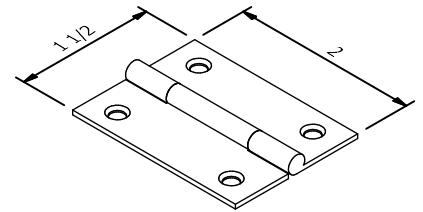

MB5031 Universal Access Hatch

**CUT OPENING SIZE IN YOUR
PANEL TO 7 x 7" SQUARE**

MB5031 Universal Access Hatch

SHIPPING

Round Head Screw
#8-32 x 1/2" Long
Qty 8

Round Head Screw
#10-24 x 3/4" Long
Qty 12

Nylock Nut
#8-32
Qty 8