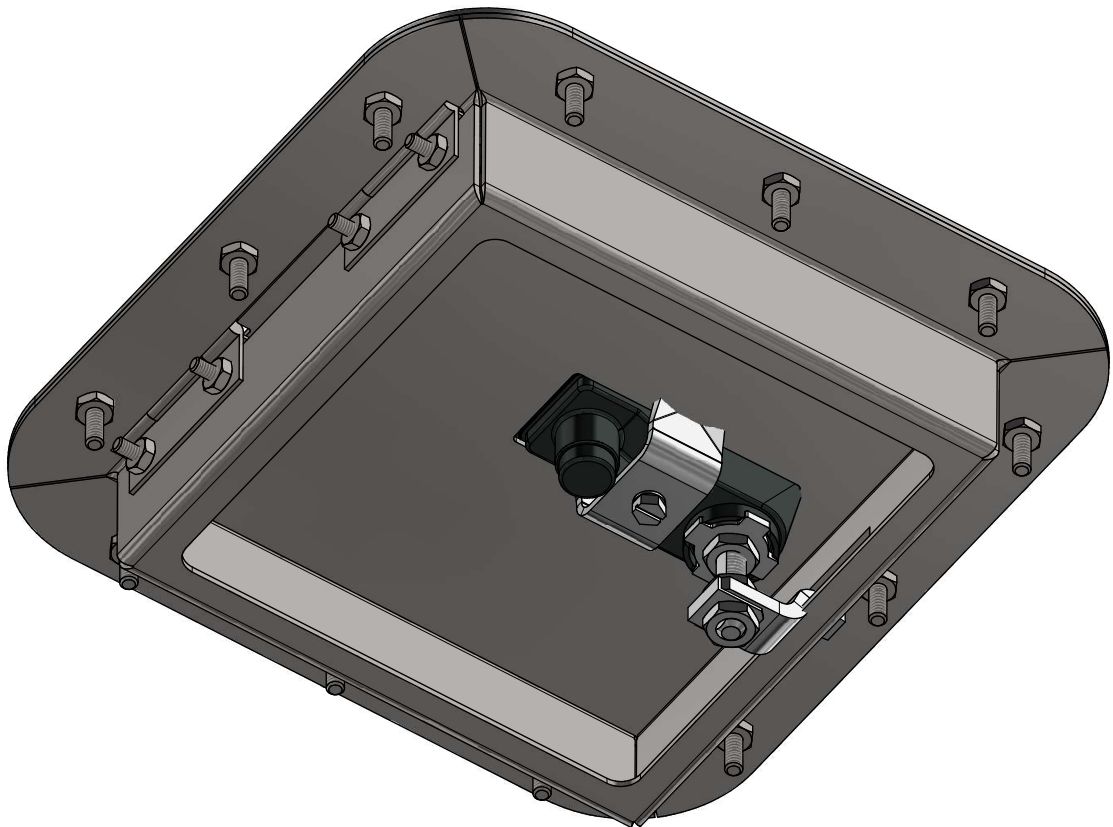

MB5031 Universal Access Hatch

**CUT OPENING SIZE IN YOUR
PANEL TO 7 x 7" SQUARE**

MB5031 Universal Access Hatch

SHIPPING

Round Head Screw
#8-32 x 1/2" Long
Qty 8

Round Head Screw
#10-24 x 3/4" Long
Qty 12

Nylock Nut
#8-32
Qty 8

Nylock Nut
#10-24
Qty 12

MB5031 Universal Access Hatch

ASSEMBLY