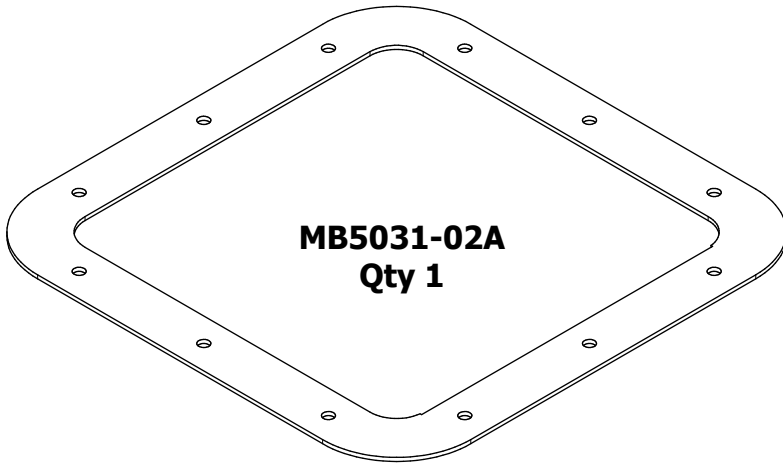

MB5031 Universal Access Hatch

**CUT OPENING SIZE IN YOUR
PANEL TO 7 x 7" SQUARE**

MB5031 Universal Access Hatch

SHIPPING

Round Head Screw
#8-32 x 1/2" Long
Qty 8

Round Head Screw
#10-24 x 3/4" Long
Qty 12

Nylock Nut
#8-32
Qty 8

Nylock Nut
#10-24
Qty 12

MB5031 Universal Access Hatch

ASSEMBLY