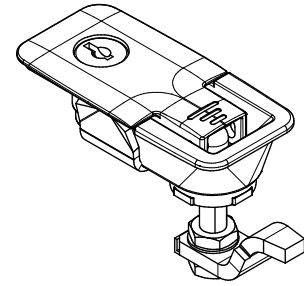

MB5031 Universal Access Hatch

**CUT OPENING SIZE IN YOUR
PANEL TO 7 x 7" SQUARE**

MB5031 Universal Access Hatch

SHIPPING

Round Head Screw
#8-32 x 1/2" Long
Qty 8

Round Head Screw
#10-24 x 3/4" Long
Qty 12

Nylock Nut
#8-32
Qty 8