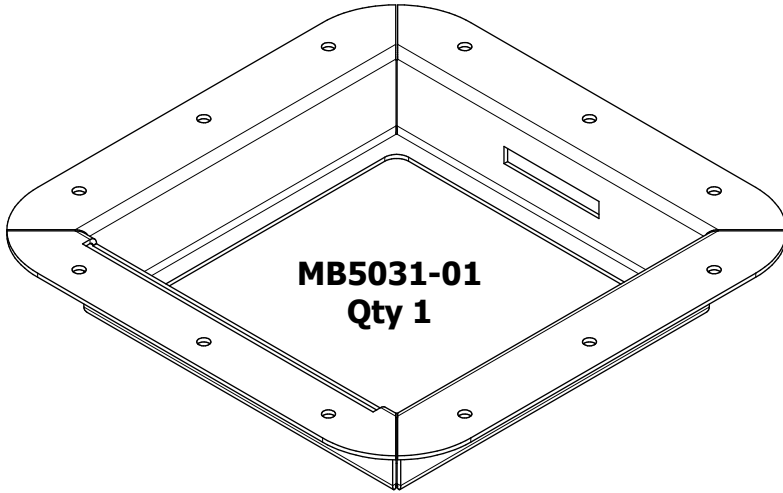

MB5031 Universal Access Hatch

**CUT OPENING SIZE IN YOUR
PANEL TO 7 x 7" SQUARE**

MB5031 Universal Access Hatch

SHIPPING

Round Head Screw
#8-32 x 1/2" Long
Qty 8

Round Head Screw
#10-24 x 3/4" Long
Qty 12

Nylock Nut
#8-32
Qty 8

Nylock Nut
#10-24
Qty 12

MB5031 Universal Access Hatch

ASSEMBLY