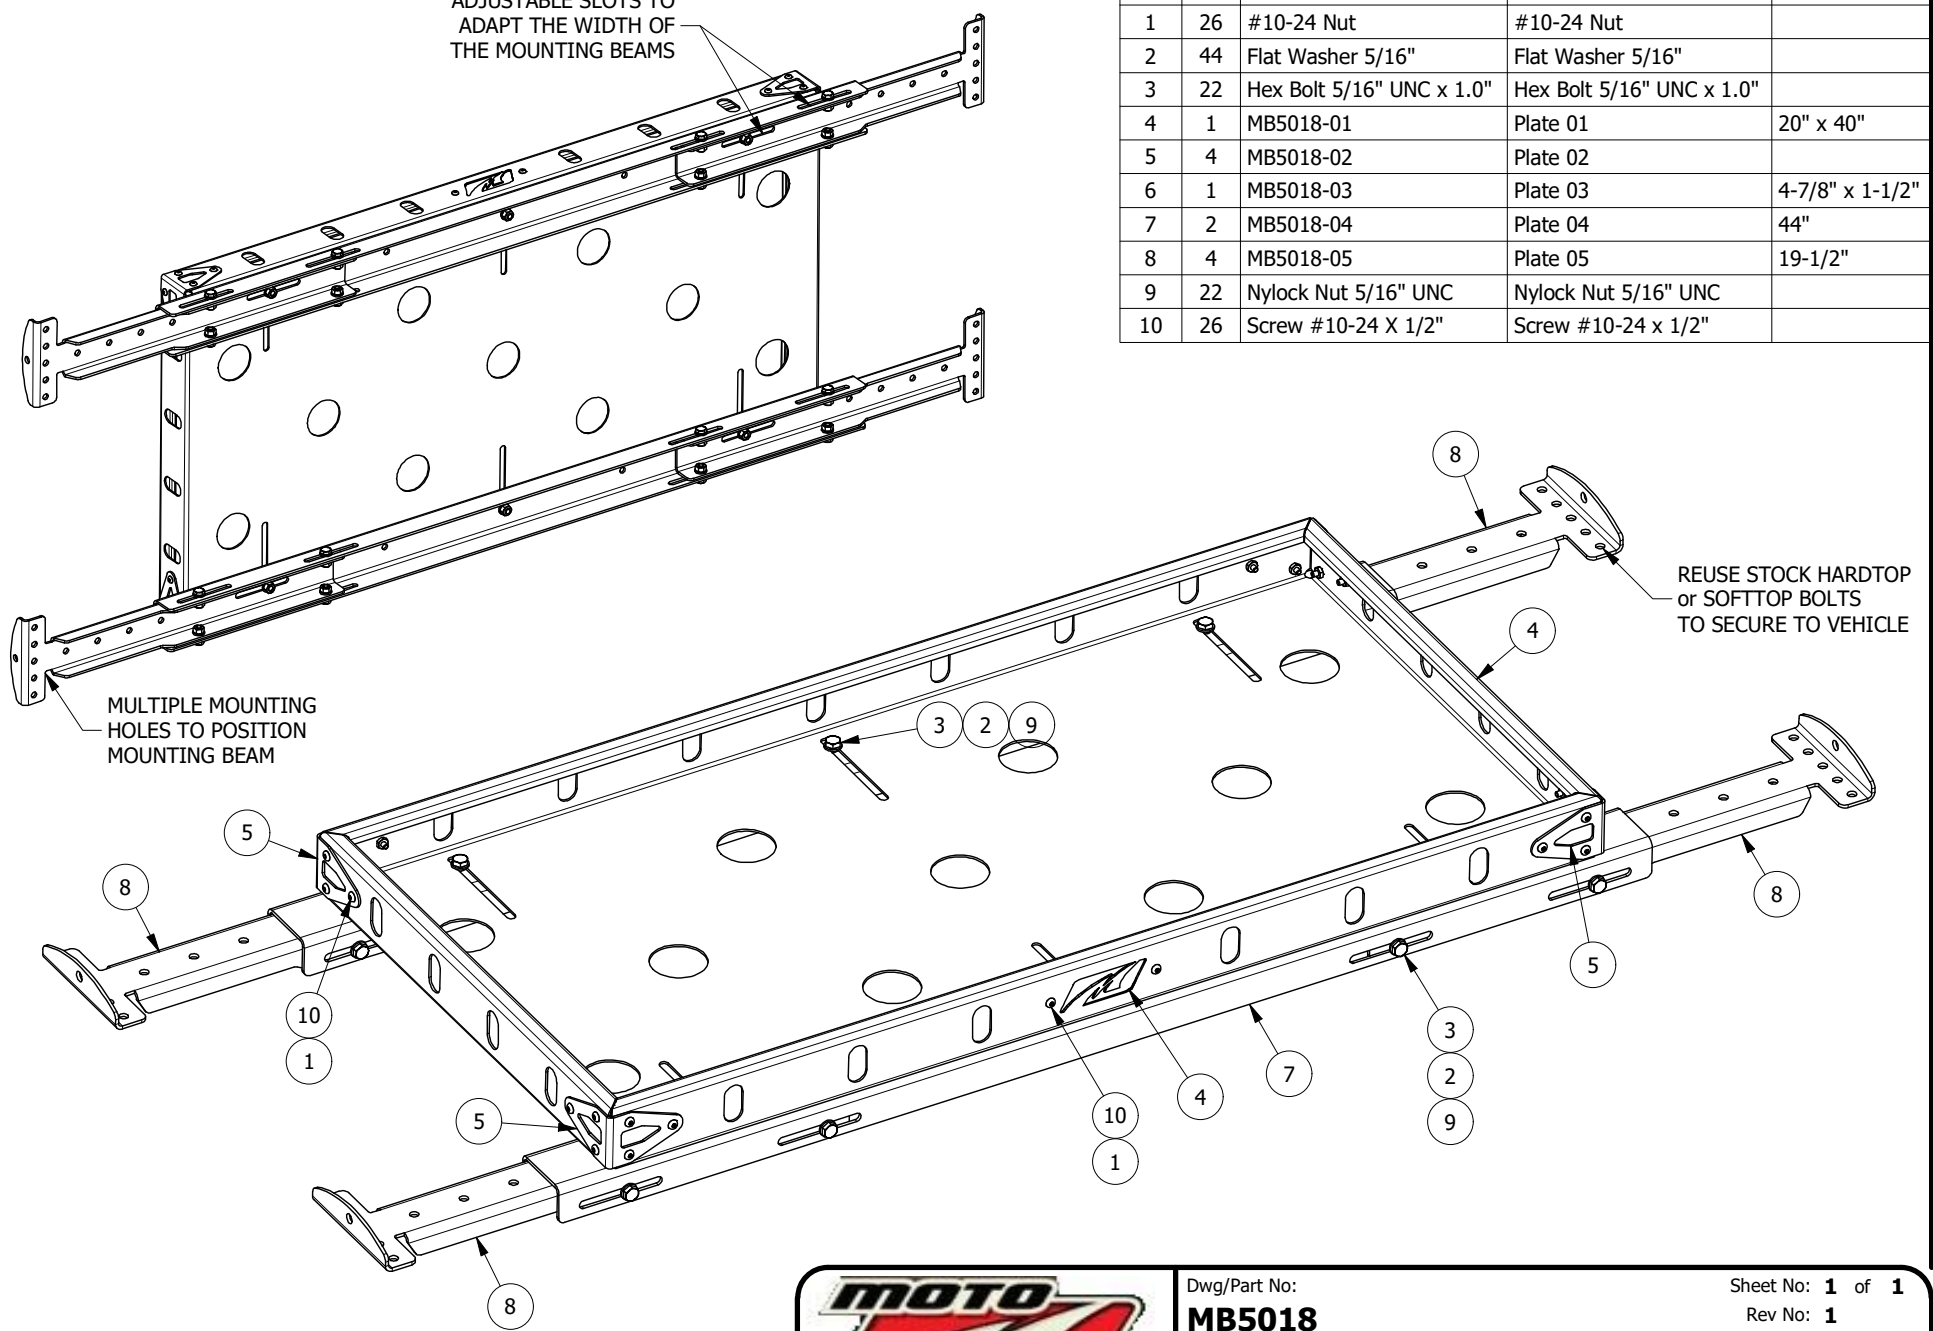

54 lbs

 ADJUSTABLE SLOTS TO
ADAPT THE WIDTH OF
THE MOUNTING BEAMS

PARTS LIST				
ITEM	QTY	PART NUMBER	DESCRIPTION	DIMENSION
1	26	#10-24 Nut	#10-24 Nut	
2	44	Flat Washer 5/16"	Flat Washer 5/16"	
3	22	Hex Bolt 5/16" UNC x 1.0"	Hex Bolt 5/16" UNC x 1.0"	
4	1	MB5018-01	Plate 01	20" x 40"
5	4	MB5018-02	Plate 02	
6	1	MB5018-03	Plate 03	4-7/8" x 1-1/2"
7	2	MB5018-04	Plate 04	44"
8	4	MB5018-05	Plate 05	19-1/2"
9	22	Nylock Nut 5/16" UNC	Nylock Nut 5/16" UNC	
10	26	Screw #10-24 X 1/2"	Screw #10-24 x 1/2"	

 Dwg/Part No:
MB5018
 Description:
JL Cargo Rack

 Sheet No: **1** of **1**
 Rev No: **1**
 Mat'l: