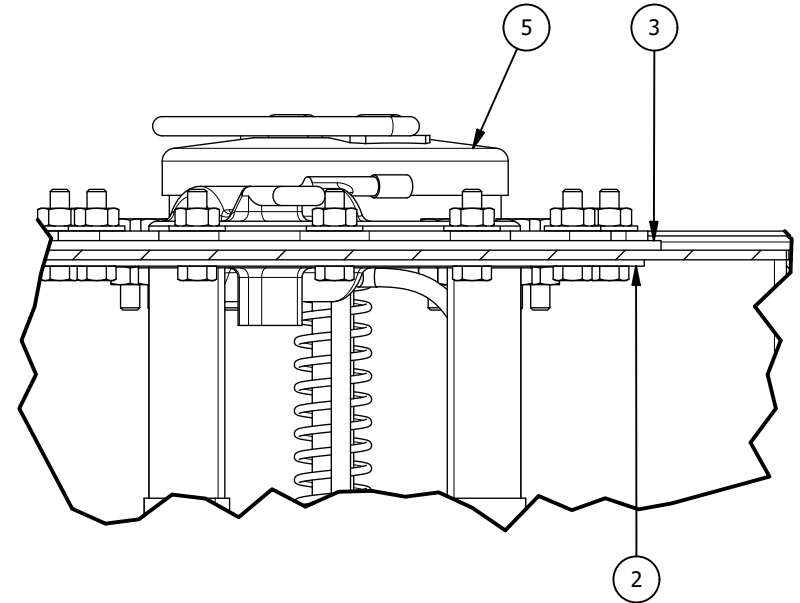

PARTS LIST			
ITEM	QTY	PART NUMBER	DESCRIPTION
1	1	MB5010	Jeep TJ Fuel Cell 30x12x12
2	1	MB5007-03	Split Ring
3	1	MB5007-01	Clamp Ring
4	1	MOPAR 05161335AH	TJ Fuel Pump (Not Included)
5	1		Filler Neck & Cap
6	1		Roll Over Valve
7	12	1/4-28 UNF x 1	Hex Bolt
8	12	1/4	Nylon Flat Washer
9	12	1/4-28 UNF	Nylock Hex Nut Zinc
10	1	MB3010	Fuel Cell Mount (OPTIONAL)
11	1		Male 8AN Fitting

NOTE: SEE "Filler Neck & Cap Assembly" DRAWING FOR ITEM 5

Dwg/Part No:

**MB5010-TJ - Customer**

Description:

**Jeep TJ Fuel Cell 30x12x12**

Mat'l:

Sheet No: **1** of **1**

Rev No: **0**