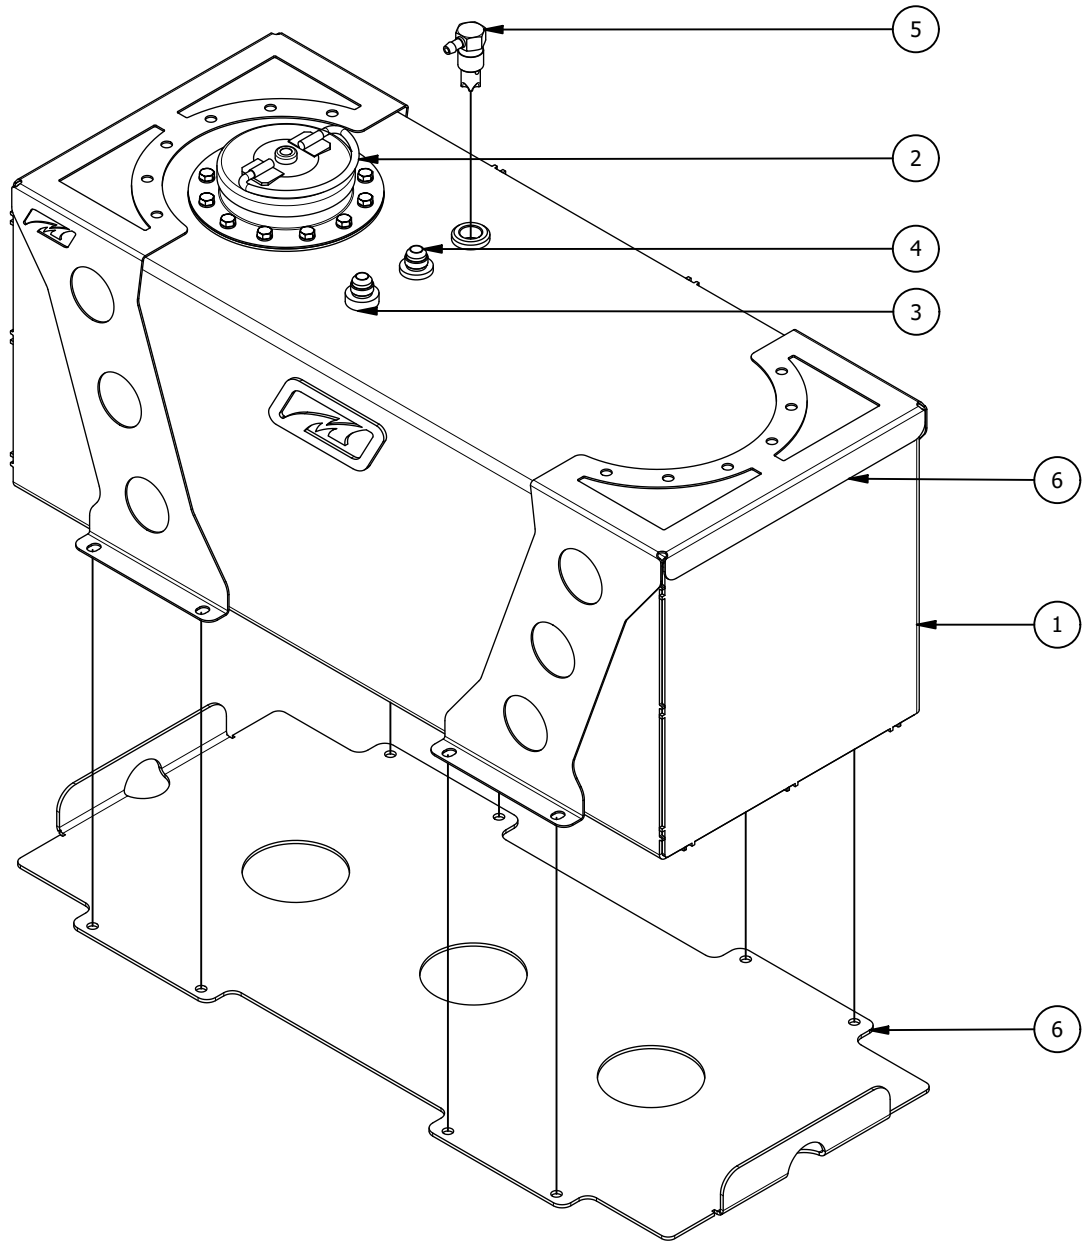

PARTS LIST			
ITEM	QTY	PART NUMBER	DESCRIPTION
1	1	MB5010-3AN	Jeep TJ 3AN Fuel Cell
2	1		Filler Neck & Cap
3	1		Fuel Pickup Line Fitting
4	1		Vent Fitting
5	1		Roll Over Valve
6	1	MB3010	Fuel Cell Mount (OPTIONAL)

NOTE: SEE "Filler Neck & Cap Assembly" DRAWING FOR ITEM 2

Dwg/Part No:
MB5010-3AN - Customer
 Description:
Jeep TJ Fuel Cell 3AN 30x12x12

Sheet No: **1** of **1**
 Rev No: **0**