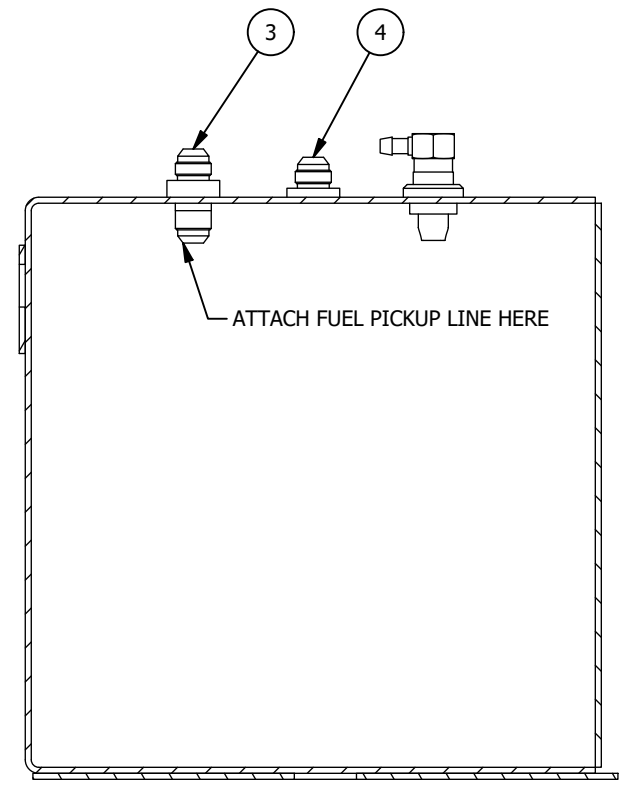

PARTS LIST			
ITEM	QTY	PART NUMBER	DESCRIPTION
1	1	MB5010-3AN	Jeep TJ 3AN Fuel Cell
2	1		Filler Neck & Cap
3	1		Fuel Pickup Line Fitting
4	1		Vent Fitting
5	1		Roll Over Valve
6	1	MB3010	Fuel Cell Mount (OPTIONAL)

NOTE: SEE "Filler Neck & Cap Assembly" DRAWING FOR ITEM 2

Dwg/Part No:
MB5010-3AN - Customer
 Description:
Jeep TJ Fuel Cell 3AN 30x12x12

Sheet No: **1** of **1**
 Rev No: **0**