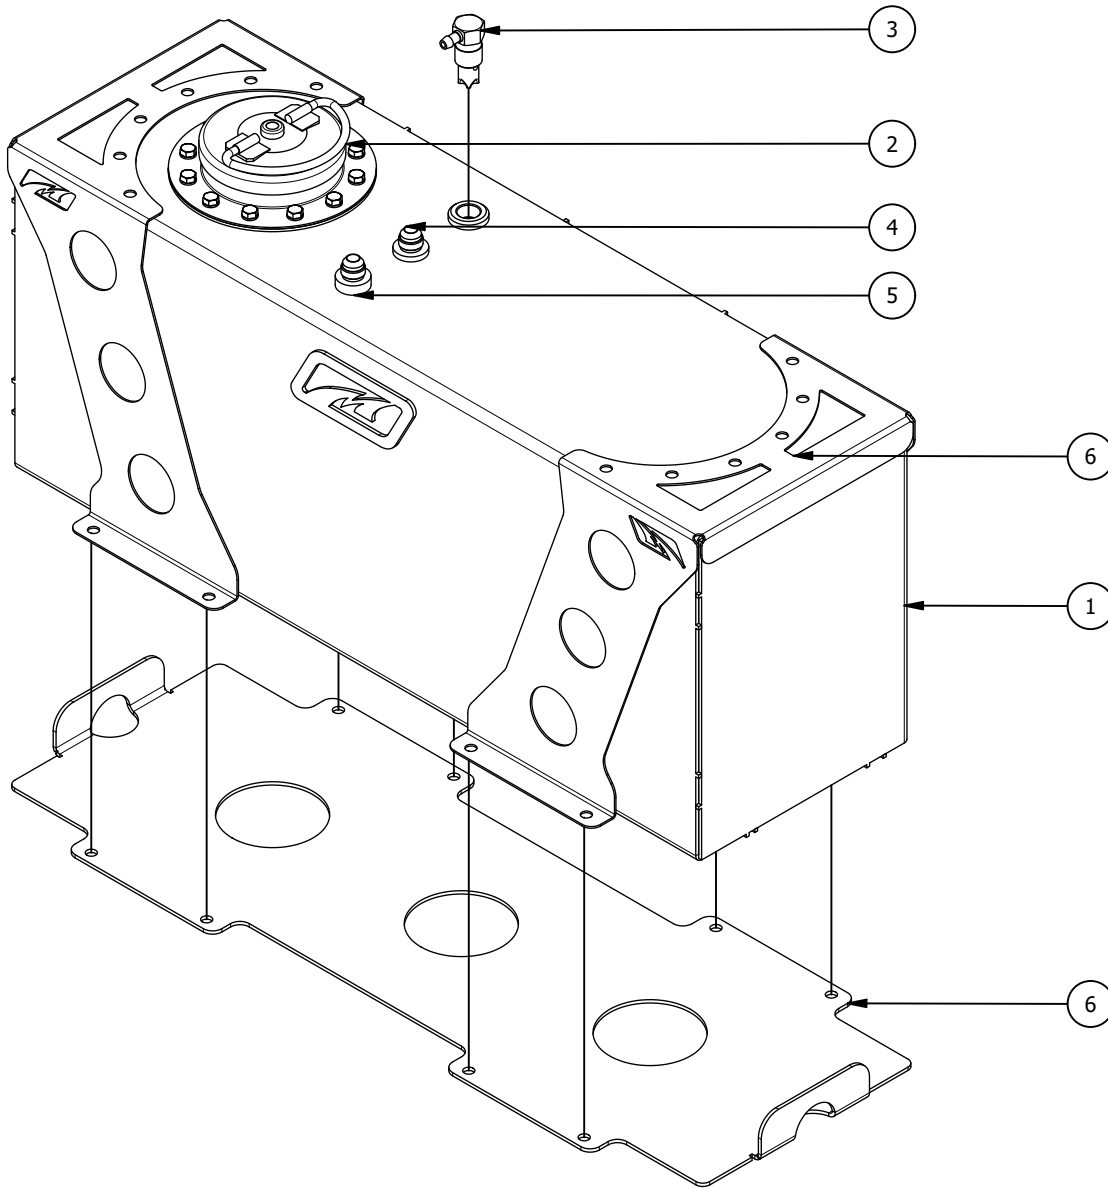

PARTS LIST			
ITEM	QTY	PART NUMBER	DESCRIPTION
1	1	MB5005-3AN	Jeep TJ 3AN Fuel Cell
2	1		Filler Neck & Cap
3	1		Roll Over Valve
4	1		Vent Fitting
5	1		Fuel Pickup Line Fitting
6	1	MB3000	Fuel Cell Mount (OPTIONAL)

NOTE: SEE "Filler Neck & Cap Assembly" DRAWING FOR ITEM 2

Dwg/Part No:

MB5005-3AN - Customer

Description:

Jeep TJ Fuel Cell 3AN 30x12x9

Mat'l:

Sheet No: **1** of **1**

Rev No: **0**