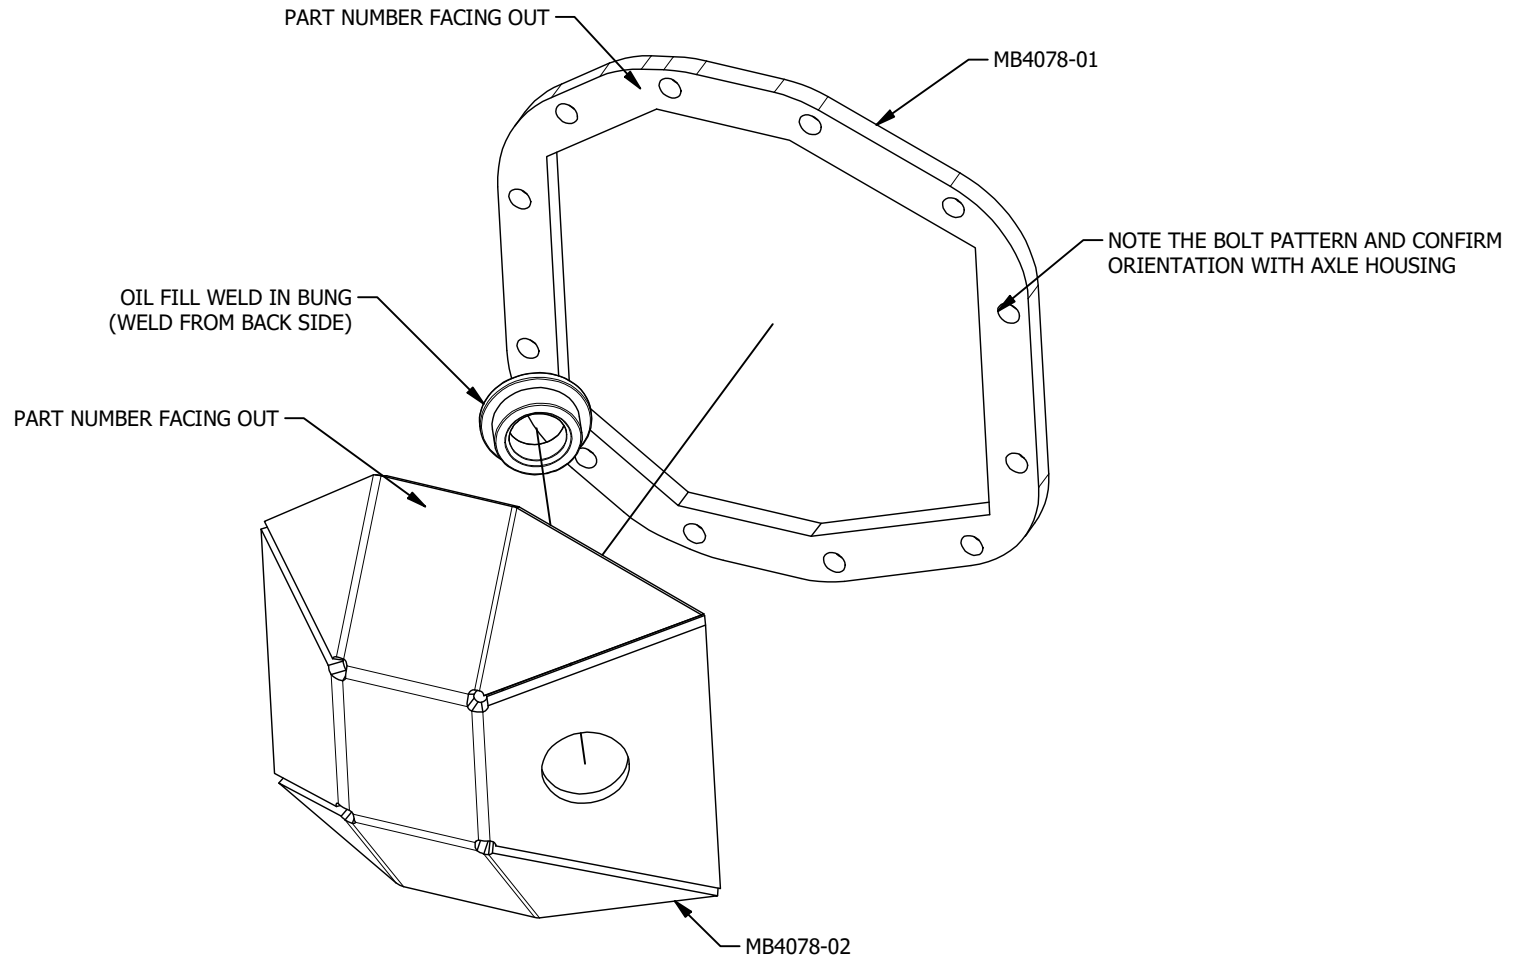

MB4078-01
Qty: 1

MB4078-02
Qty: 1

OIL FILL WELD-IN BUNG
3/4" NPT
Qty: 1

OIL FILL PLUG
3/4" NPT
Qty: 1

12 POINT BOLT
M8-1.25mm x 25mm
Qty: 12

Dwg/Part No:

MB4078 - Shipping Un-Welded

Description:

DANA M200 DIY Rear Diff Cover JL/JT

Mat'l:

Sheet No: **1** of **2**

Rev No: **0**

IMPORTANT: TACK WELD ALL PARTS TOGETHER AND TEST FIT BEFORE FINISH WELDING!

Dwg/Part No:

MB4078 - Shipping Un-Welded

Description:

DANA M200 DIY Rear Diff Cover JL/JT

Mat'l:

Sheet No: **2** of **2**

Rev No: **0**