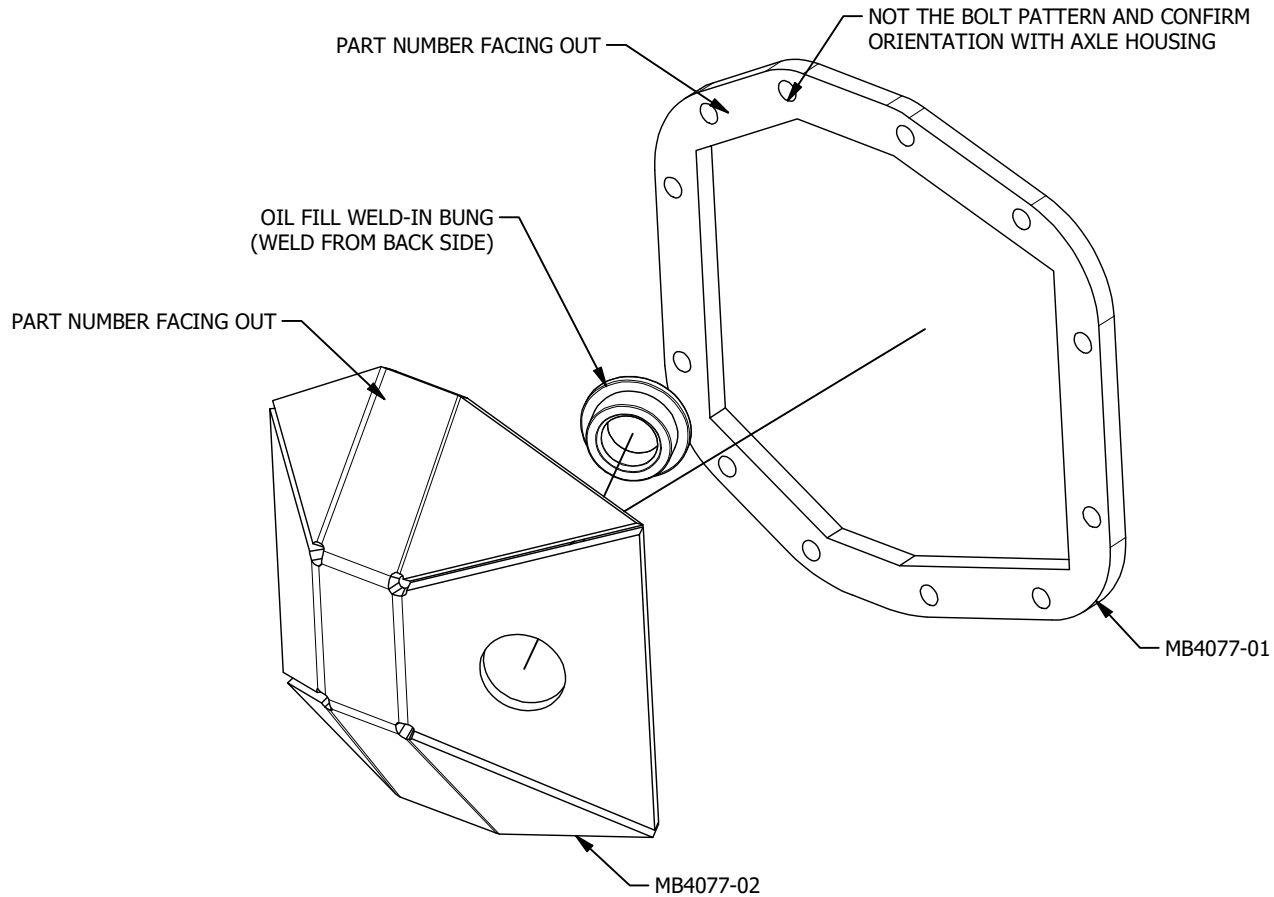

**MB4077-01**  
**Qty: 1**

**MB4077-02**  
**Qty: 1**

**OIL FILL WELD-IN BUNG**  
**3/4" NPT**  
**Qty: 1**

**OIL FILL PLUG**  
**3/4" NPT**  
**Qty: 1**

**12 POINT BOLT**  
**M8-1.25mm x 25mm**  
**Qty: 12**

Dwg/Part No:

**MB4077 - Shipping Un-Welded**

Description:

**DANA M186 DIY Front Diff Cover JL/JT**

Sheet No: **1** of **2**

Rev No: **0**

Mat'l:

**IMPORTANT: TACK WELD ALL PARTS TOGETHER AND TEST FIT BEFORE FINISH WELDING!**

Dwg/Part No:

**MB4077 - Shipping Un-Welded**

Description:

**DANA M186 DIY Front Diff Cover JL/JT**

Sheet No: **2** of **2**

Rev No: **0**

Mat'l: