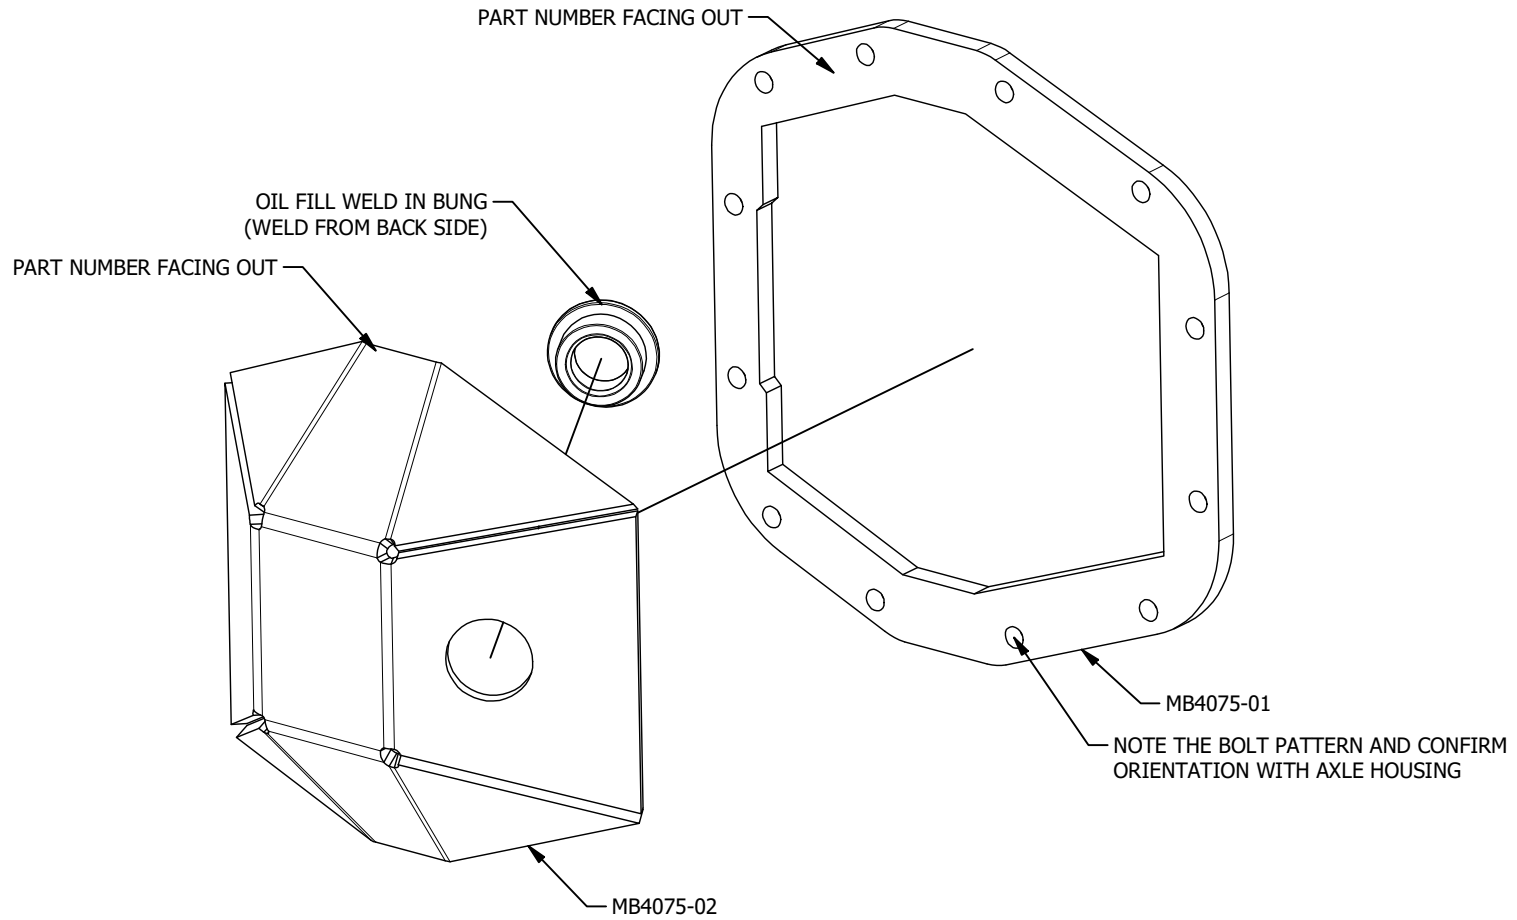

MB4075-01
Qty: 1

MB4075-02
Qty: 1

OIL FILL WELD-IN BUNG
3/4" NPT
Qty: 1

OIL FILL PLUG
3/4" NPT
Qty: 1

12 POINT BOLT
M8-1.25mm x 25mm
Qty: 12

Dwg/Part No:

MB4075 - Shipping Un-Welded

Description:

DANA M210 Rubicon Front DIY Diff Cover

JL/JT

Mat'l:

Sheet No: 1 of 2

Rev No: 0

IMPORTANT: TACK WELD ALL PARTS TOGETHER AND TEST FIT BEFORE FINISH WELDING!

Dwg/Part No:

MB4075 - Shipping Un-Welded

Description:

DANA M210 Rubicon Front DIY Diff Cover

JL/JT

Mat'l:

Sheet No: **2** of **2**

Rev No: **0**