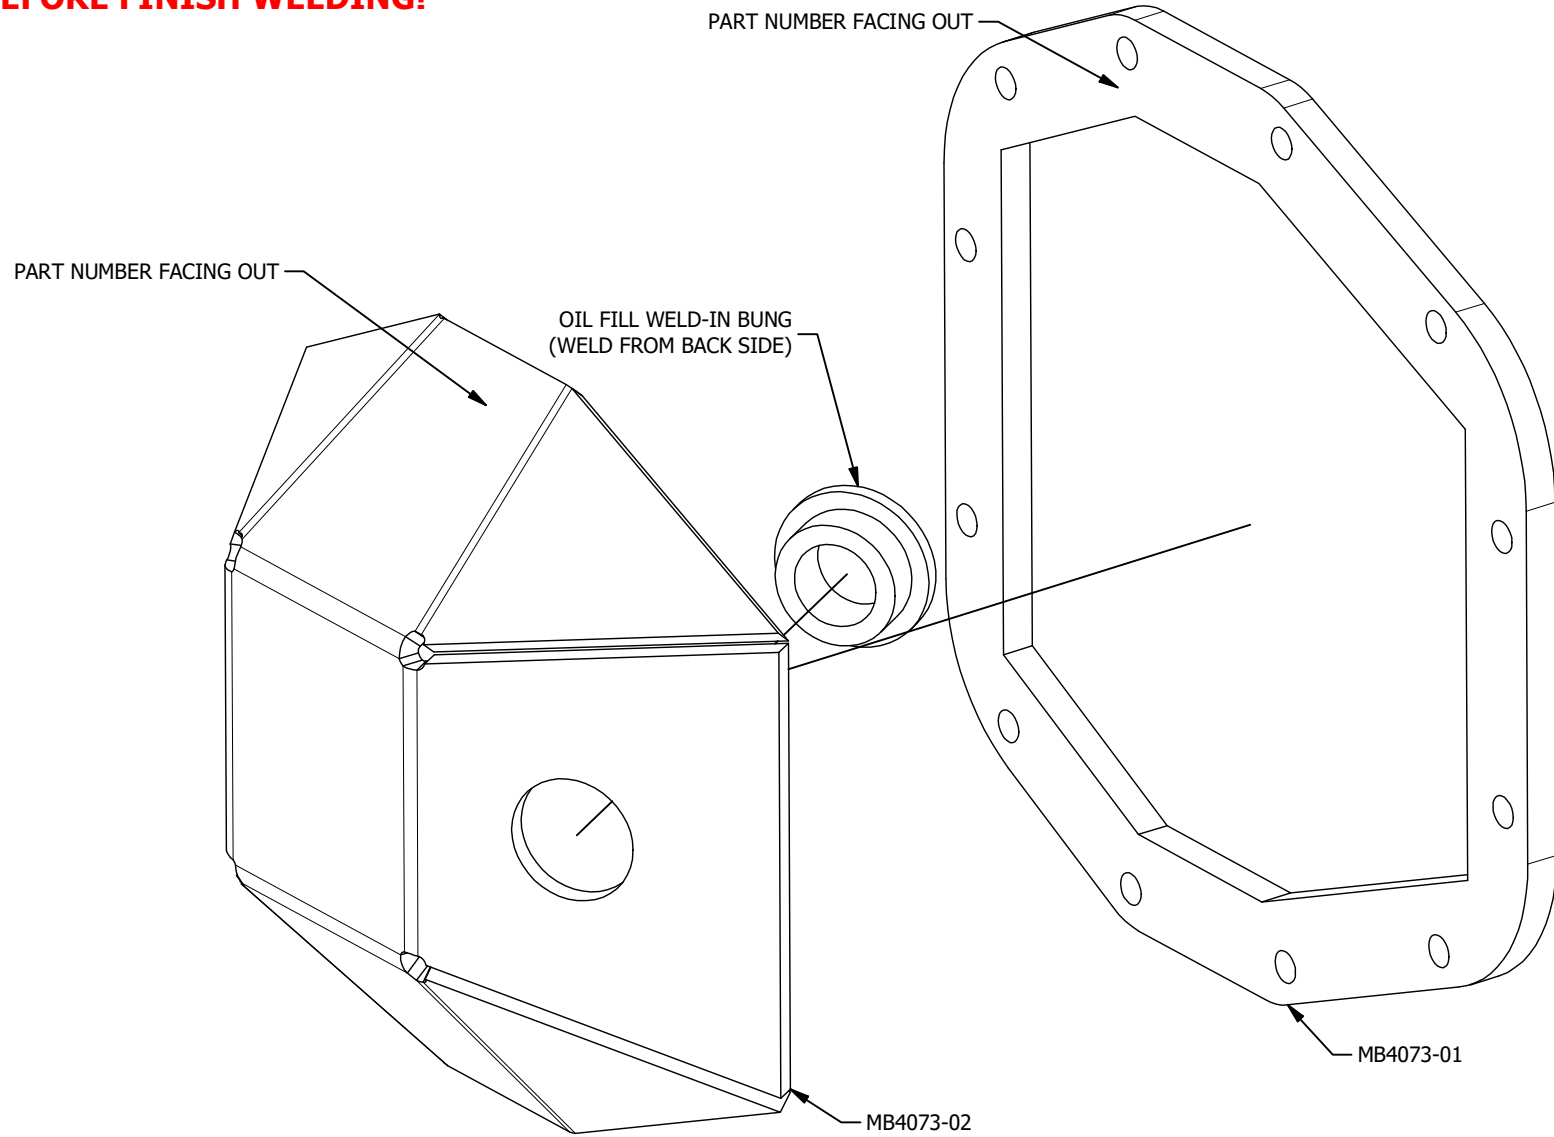

MB4073-01
Qty: 1

MB4073-02
Qty: 1

OIL FILL WELD-IN BUNG
3/4" NPT
Qty: 1

OIL FILL PLUG
3/4" NPT
Qty: 1

12 POINT BOLT
M8-1.25mm x 25mm
Qty: 12

Dwg/Part No:

MB4073 - Shipping Un-Welded

Description:

DANA M220 DIY Diff Cover JL/JT

Mat'l:

Sheet No: **1** of **2**

Rev No: **0**

IMPORTANT: TACK WELD ALL PARTS TOGETHER AND TEST FIT BEFORE FINISH WELDING!

Dwg/Part No:

MB4073 - Shipping Un-Welded

Description: