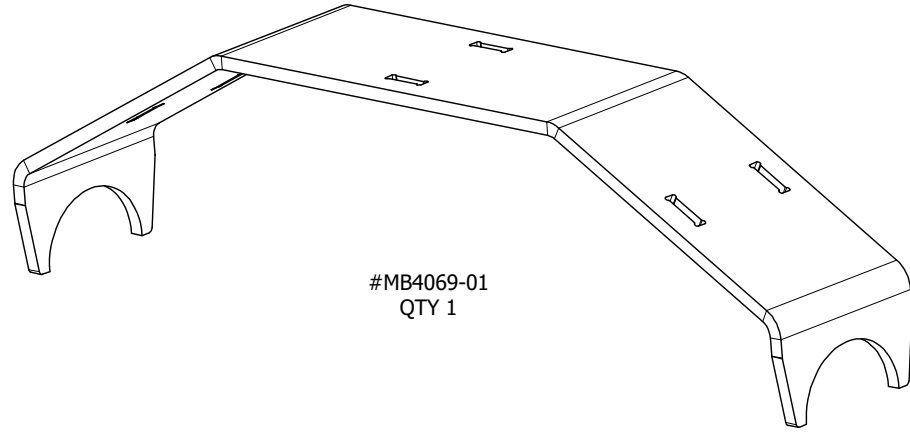

MAIN TRUSS
#MB4069-01

TRUSS FRONT PLATE
#MB4069-02

TRUSS REAR PLATE
#MB4069-03

Dwg/Part No:
MB4069

Description:
10.25 REAR SHORT STYLE TRUSS

Sheet No: **1** of **2**
Rev No:

Mat'l:

#MB4069-01
QTY 1

#MB4069-02
QTY 1

#MB4069-03
QTY 1

Dwg/Part No:
MB4069

Description:
10.25 REAR SHORT STYLE TRUSS

Sheet No: **2** of **2**
Rev No:

Mat'l: