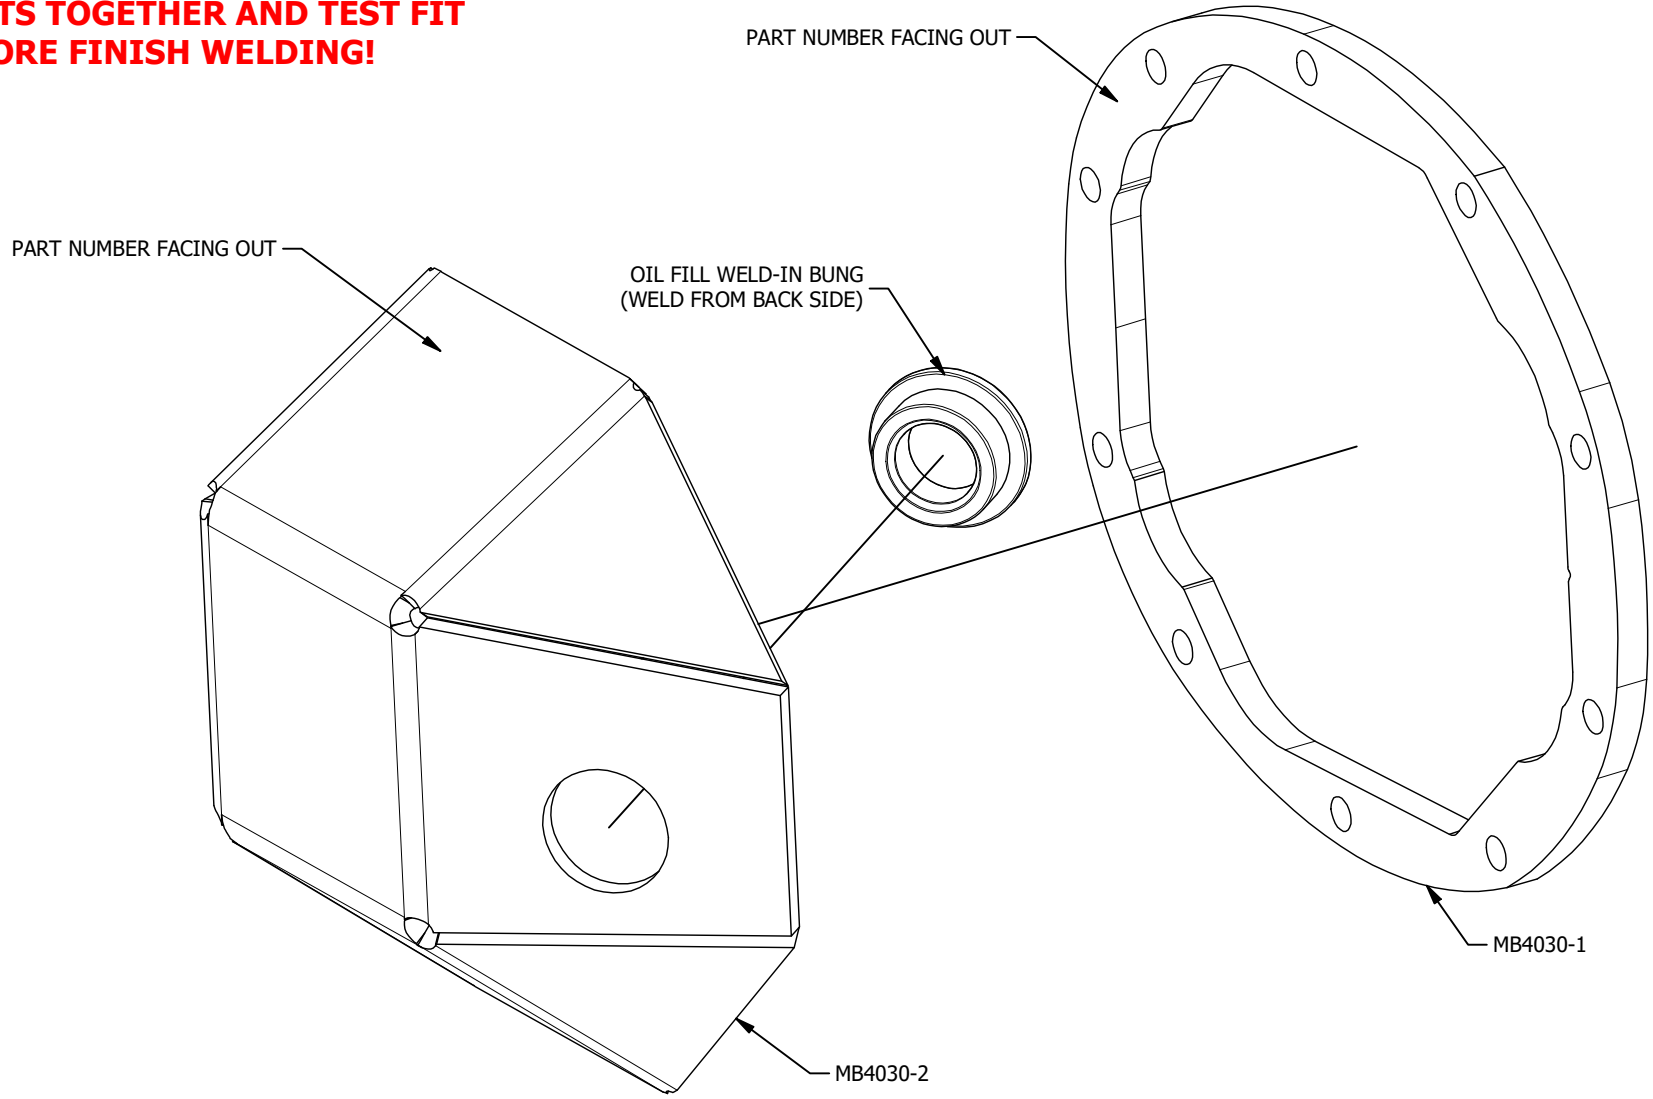

MB4030-1
Qty: 1

MB4030-2
Qty: 1

OIL FILL PLUG
3/4" NPT
Qty: 1

OIL FILL PLUG
3/4" NPT
Qty: 1

12 POINT BOLT
5/16"-18 x 1"
Qty: 10

Dwg/Part No:

MB4030 - Shipping Un-Welded

Description:

DANA 35 DIY Diff Cover

Mat'l:

Sheet No: **1** of **2**

Rev No: **0**

IMPORTANT: TACK WELD ALL PARTS TOGETHER AND TEST FIT BEFORE FINISH WELDING!

Dwg/Part No: **MB4030 - Shipping Un-Welded**
Description: **DANA 35 DIY Diff Cover**
Mat'l:

Sheet No: **2** of **2**
Rev No: **0**