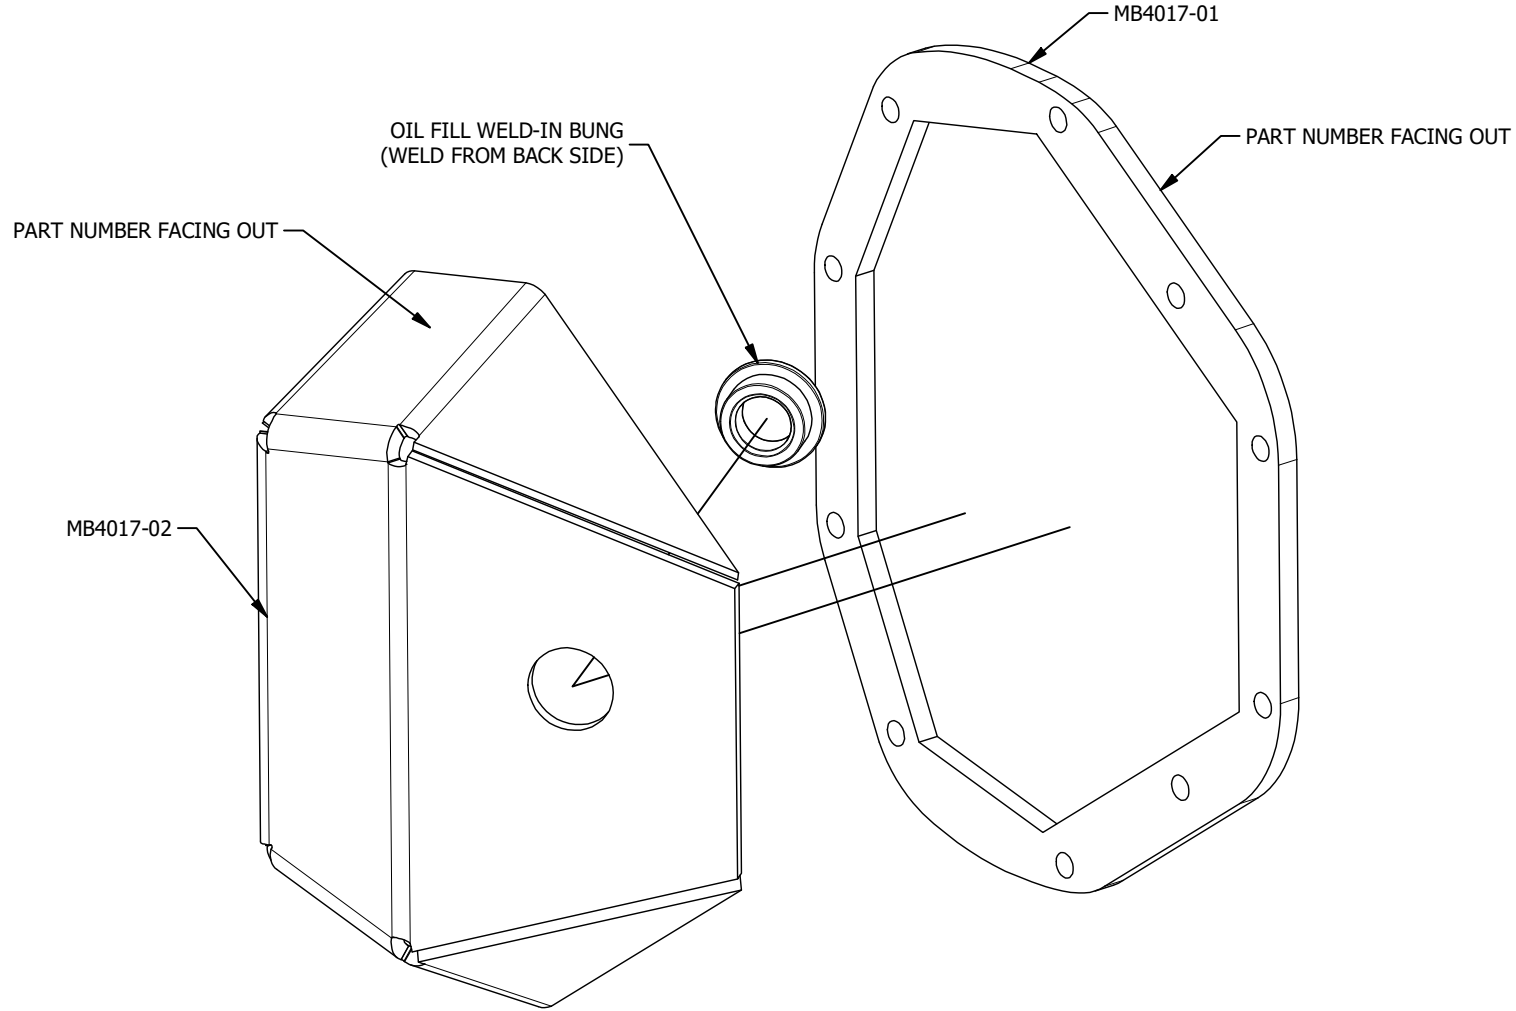

**MB4017-01**  
Qty: 1

**MB4017-02**  
Qty: 1

**OIL FILL PLUG**  
3/4" NPT  
Qty: 1

**OIL FILL WELD-IN BUNG**  
3/4" NPT  
Qty: 1

**12 POINT BOLT**  
3/8"-16 x 1"  
Qty: 10

Dwg/Part No:  
**MB4017 - Shipping Un-Welded**  
Description:  
**DANA 80 DIY Diff Cover**  
Mat'l:

Sheet No: **1** of **2**  
Rev No: **0**

**IMPORTANT: TACK WELD ALL PARTS TOGETHER AND TEST FIT BEFORE FINISH WELDING!**

Dwg/Part No: **MB4017 - Shipping Un-Welded**  
Description: **DANA 80 DIY Diff Cover**  
Mat'l:

Sheet No: **2** of **2**  
Rev No: **0**