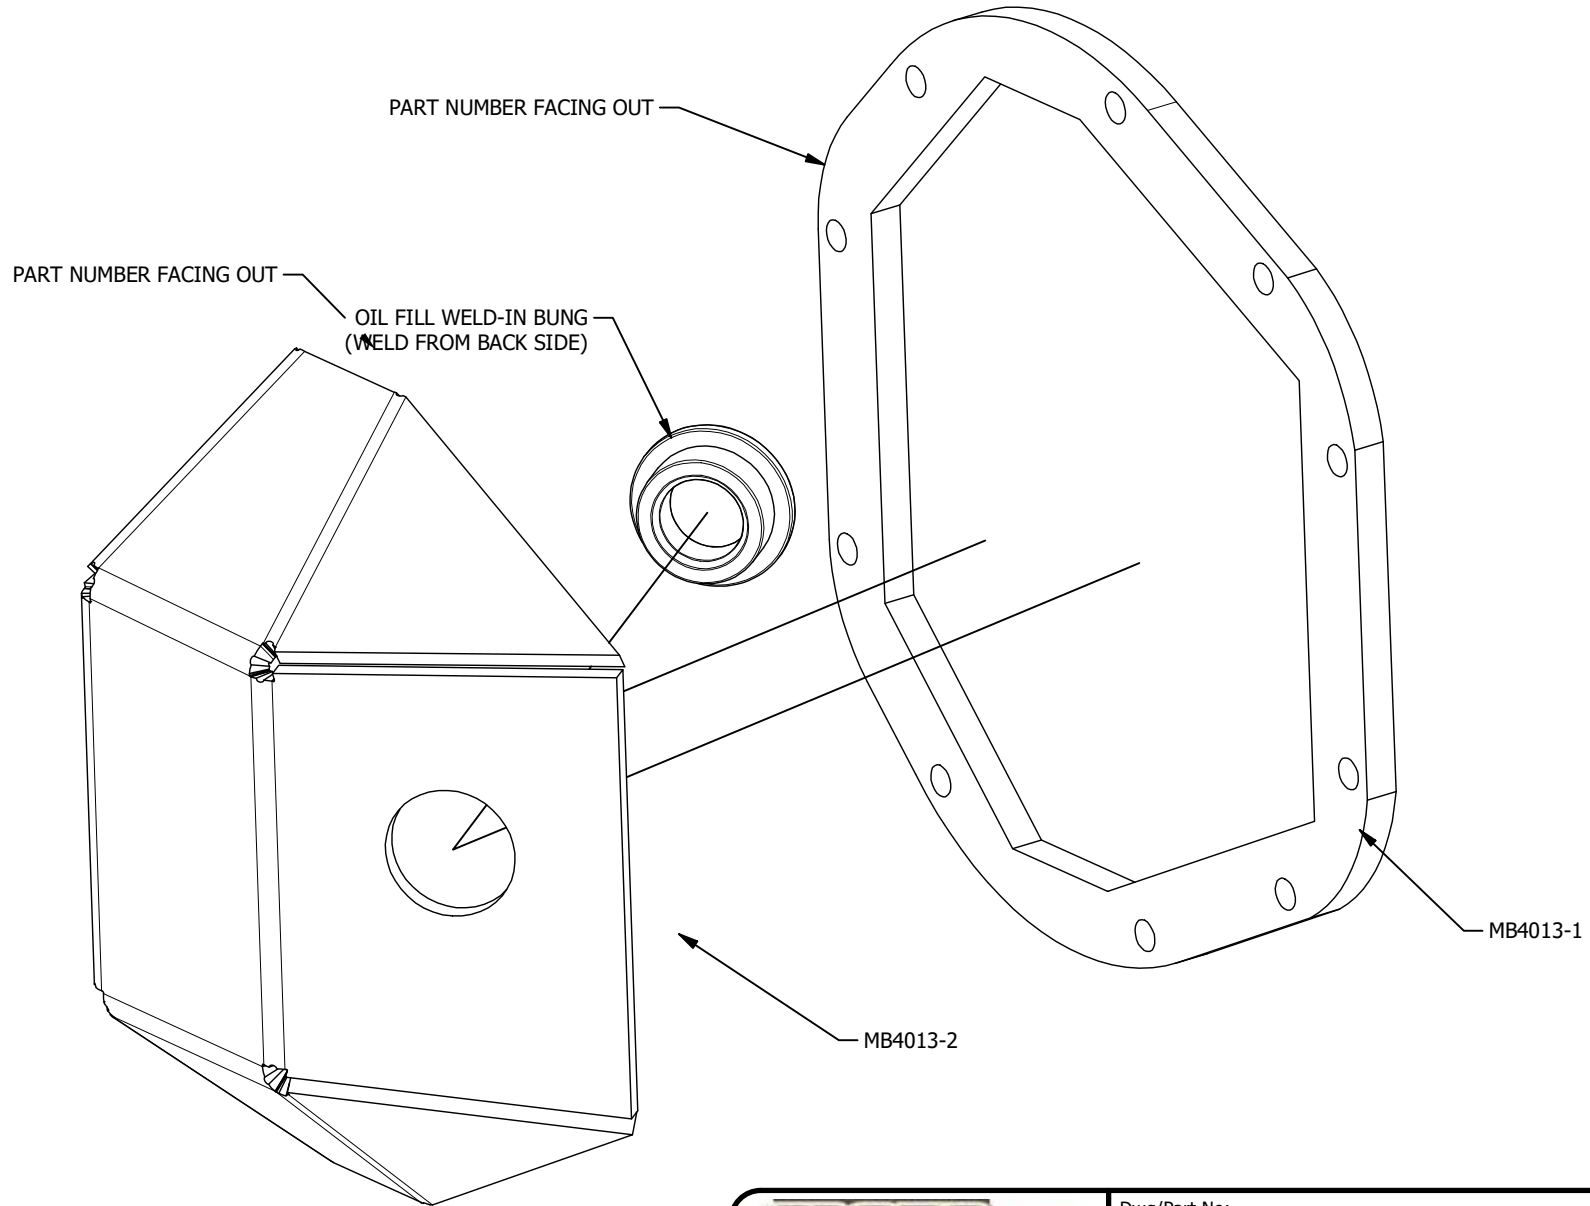

**MB4013-1**  
**Qty: 1**

**MB4013-2**  
**Qty: 1**

**OIL FILL WELD-IN BUNG**  
**3/4" NPT**  
**Qty: 1**

**OIL FILL PLUG**  
**3/4" NPT**  
**Qty: 1**

**12 POINT BOLT**  
**5/16"-18 x 1"**  
**Qty: 10**

Dwg/Part No:

**MB4013 - Shipping Un-Welded**

Description:

**DANA 44 DIY Diff Cover**

Mat'l:

Sheet No: **1** of **2**

Rev No: **0**

**IMPORTANT: TACK WELD ALL PARTS TOGETHER AND TEST FIT BEFORE FINISH WELDING!**

Dwg/Part No:  
**MB4013 - Shipping Un-Welded**  
Description:  
**DANA 44 DIY Diff Cover**