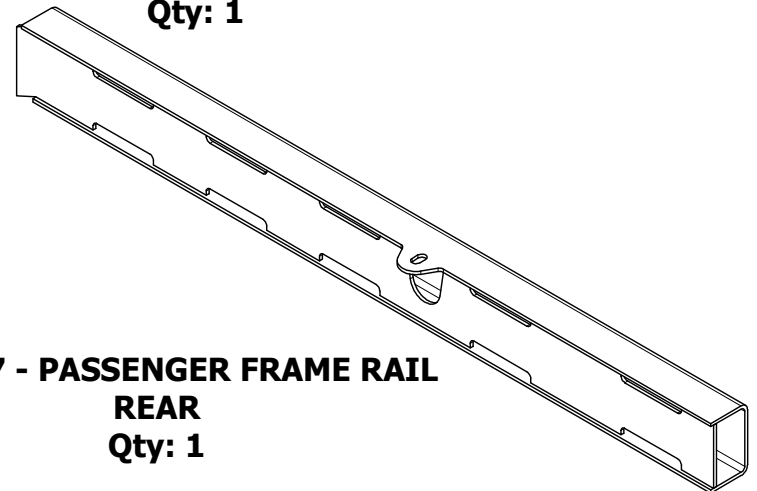

**MB3067 - DRIVER FRAME RAIL  
FRONT  
Qty: 1**

**MB3067 - PASSENGER FRAME RAIL  
FRONT  
Qty: 1**

**MB3067 - DRIVER FRAME RAIL  
REAR  
Qty: 1**

**MB3067 - PASSENGER FRAME RAIL  
REAR  
Qty: 1**

**MB3067-03  
SIDE PLATE  
Qty: 2**

**MB3067 - BUMPER  
Qty: 1**

Dwg/Part No:

**MB3067 - Shipping**

Description:

**YJ Stretch Back Half Frame Kit**

Sheet No: **1** of **1**

Rev No: **0**

Mat'l: