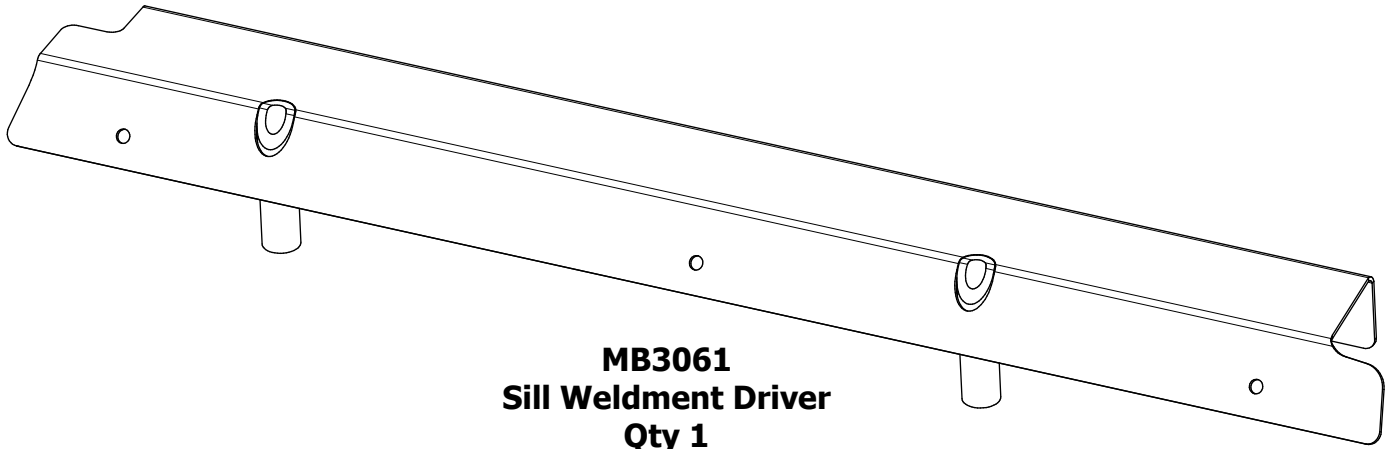

**MB3061 - Assembly Instructions Rear Soft Upper Window Adapter Kit JKU**

**CONTENTS**

**Button Head Screw  
#10-24 x 3/4"  
Qty 6**

**Flat Washer  
M6  
Qty 6**

**Nylock Nut  
#10-24  
Qty 6**