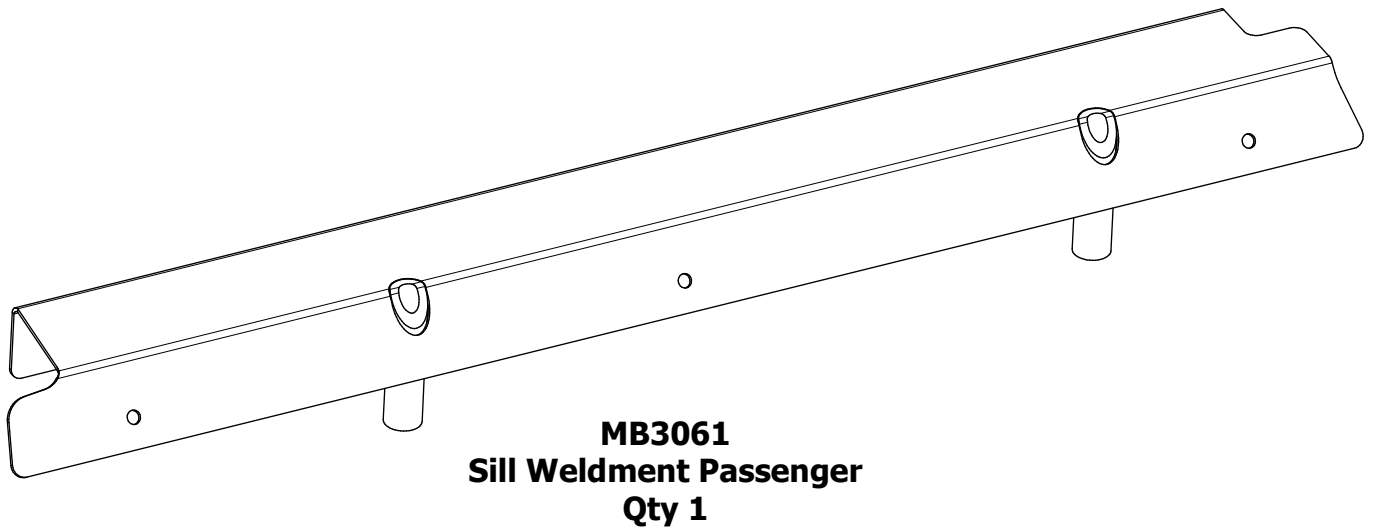

**MB3061 - Assembly Instructions Rear Soft Upper Window Adapter Kit JKU**

**CONTENTS**

**Button Head Screw  
#10-24 x 3/4"  
Qty 6**

**Flat Washer  
M6  
Qty 6**

**Nylock Nut  
#10-24  
Qty 6**