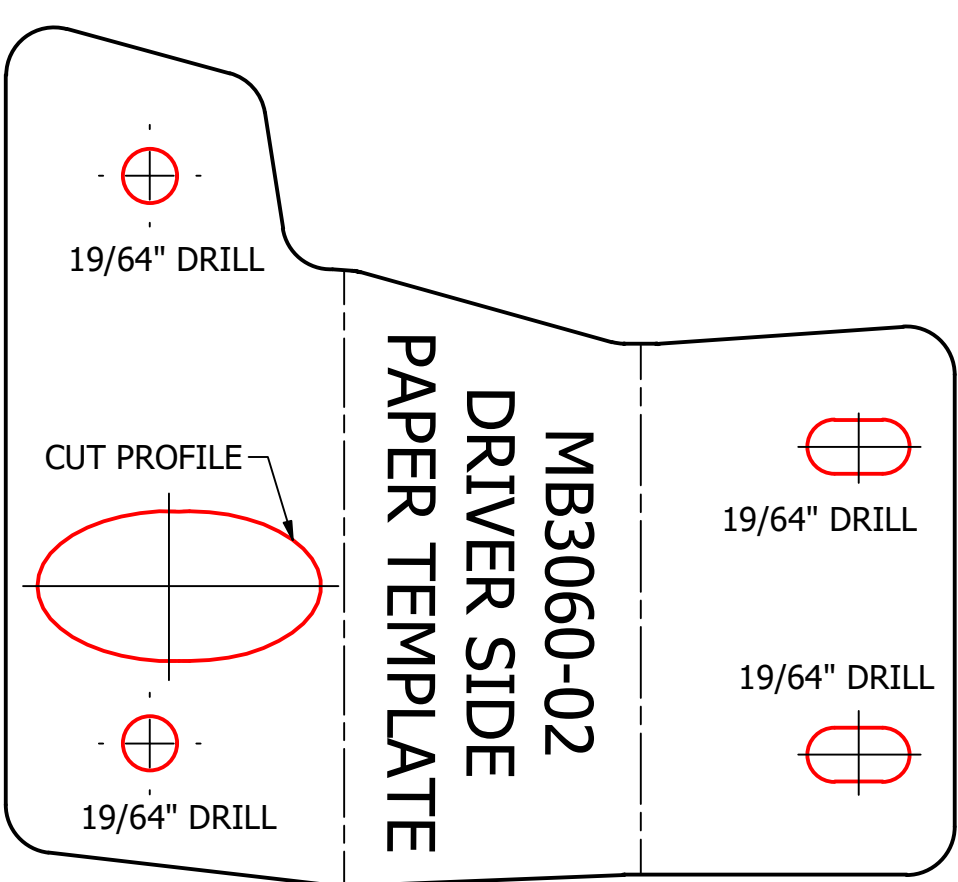

LINE UP TO EXISTING HOLES ON THE INSIDE OF THE DOOR

# MB3060-01\_MIR DRIVER SIDE PAPER TEMPLATE

LINE UP TO EXISTING HOLES ON THE INSIDE OF THE DOOR