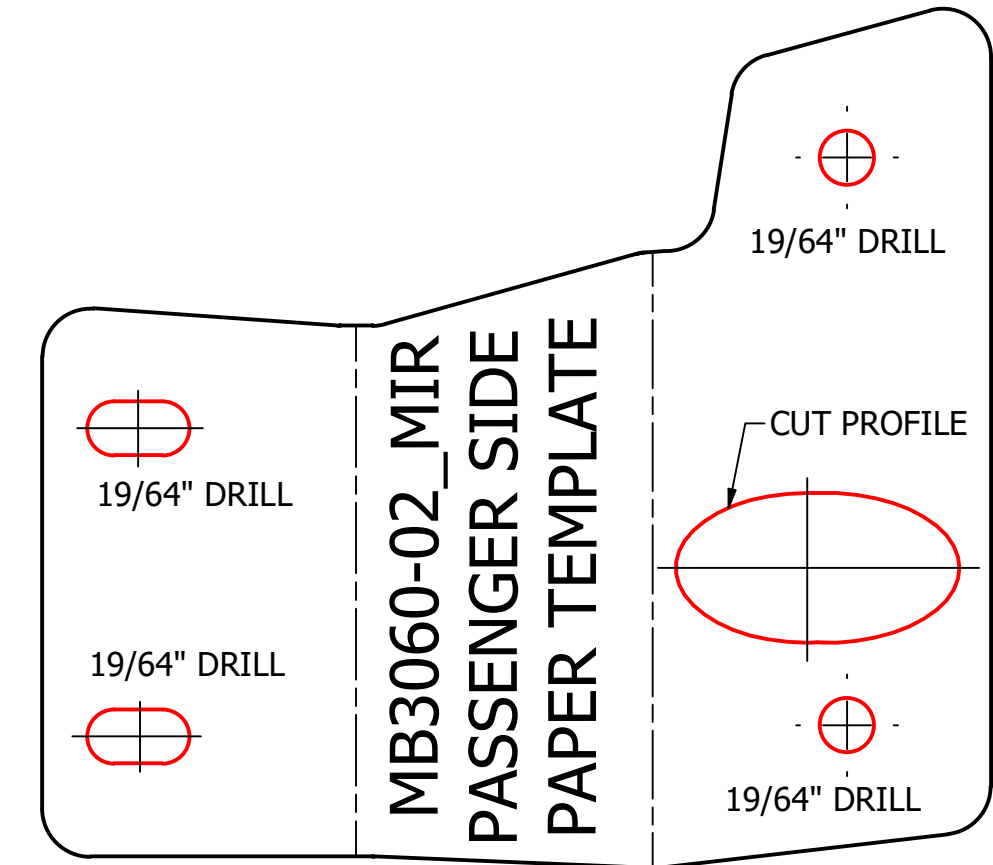

LINE UP TO EXISTING HOLES ON THE INSIDE OF THE DOOR

# MB3060-01\_MIR DRIVER SIDE PAPER TEMPLATE

LINE UP TO EXISTING HOLES ON THE INSIDE OF THE DOOR

# MB3060-01 PASSENGER SIDE PAPER TEMPLATE