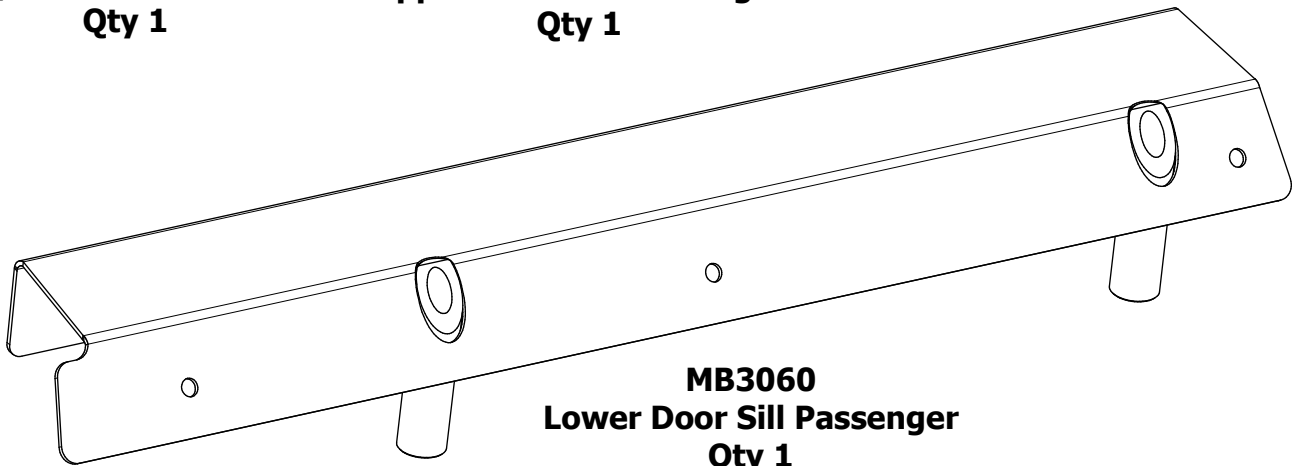

MB3060 - Assembly Instructions Front Soft Upper Window Adapter Kit JKU

CONTENTS

**MB3060
Lower Door Sill Driver
Qty 1**

**MB3060
Upper Door Sill Driver
Qty 1**

**MB3060
Upper Door Sill Passenger
Qty 1**

**MB3060
Lower Door Sill Passenger
Qty 1**

**Button Head Screw
#10-24 x 3/4"
Qty 14**

**Flat Washer
M6
Qty 14**

**Nylock Nut
#10-24
Qty 14**