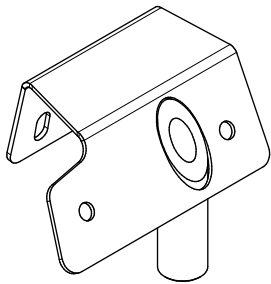

MB3060 - Assembly Instructions Front Soft Upper Window Adapter Kit JKU

CONTENTS

**MB3060
Lower Door Sill Driver
Qty 1**

**MB3060
Upper Door Sill Driver
Qty 1**

**MB3060
Upper Door Sill Passenger
Qty 1**

**MB3060
Lower Door Sill Passenger
Qty 1**

**Button Head Screw
#10-24 x 3/4"
Qty 14**

**Flat Washer
M6
Qty 14**

**Nylock Nut
#10-24
Qty 14**