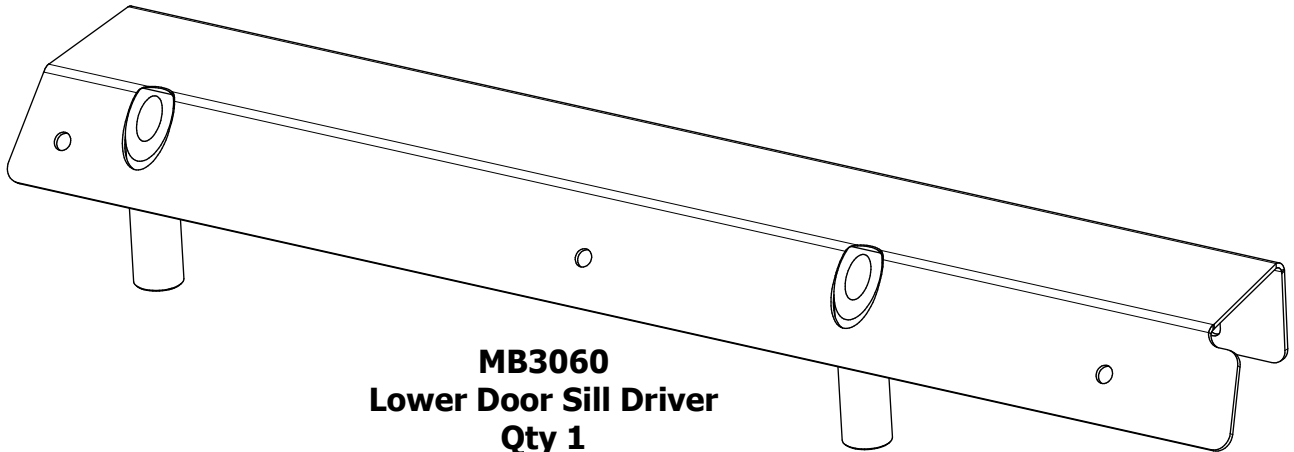

MB3060 - Assembly Instructions Front Soft Upper Window Adapter Kit JKU

CONTENTS

**MB3060
Lower Door Sill Driver
Qty 1**

**MB3060
Upper Door Sill Driver
Qty 1**

**MB3060
Upper Door Sill Passenger
Qty 1**

**MB3060
Lower Door Sill Passenger
Qty 1**

**Button Head Screw
#10-24 x 3/4"
Qty 14**

**Flat Washer
M6
Qty 14**

**Nylock Nut
#10-24
Qty 14**