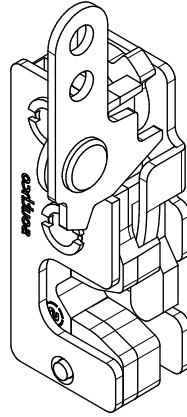

MB3064-JKB_MIR
Hinge, Lower Passenger
Qty 1

Round Head Screw, Stainless
5/16"-18 UNC x 1.00" Long
Qty 8

Flat Washer, Stainless
5/16"
Qty 16

Nylock Nut, Zinc
5/16" UNC
Qty 8

MB3055 - Assembly Instructions Front Half Doors JK/JKU

Flat Washer, Stainless
5/16"
Qty 2

Nylock Nut, Stainless
5/16"-18 UNC
Qty 2

BAG LABELED AS
MB3055-KIT03

Paddle Actuator
Qty 4

Round Head Screw
#10-24 x 3/4" Long
Qty 42

Flat Washer
M6
Qty 8

Nylock Nut
#10-24 UNC
Qty 8

Release Cable
Qty 4

MB3055 - Assembly Instructions Front Half Doors JK/JKU

CONTENTS

BAG LABELED AS
MB3055-KIT04

**Rotary Latch
Driver Side Door
Qty 1**

**Rotary Latch
Passenger Side Door
Qty 1**

**Cable Retainer
Qty 4**

**Hex Bolt
1/4"-20 UNC x 3/4" Long
Qty 4**

**MB2190
Rotary Latch Spacer Washer
Qty 4**