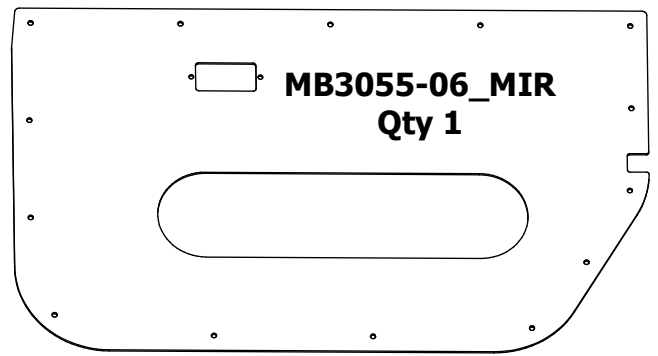

MB3055 - Assembly Instructions Front Half Doors JK/JKU

CONTENTS

BAG LABELED AS

MB3055-KIT01

MB3064-JKT
Hinge, Upper Driver
Qty 1

MB3064-JKT_MIR
Hinge, Upper Passenger
Qty 1

MB3064-JKB
Hinge, Lower Driver
Qty 1

MB3064-JKB_MIR
Hinge, Lower Passenger
Qty 1

Round Head Screw, Stainless
5/16"-18 UNC x 1.00" Long
Qty 8

Flat Washer, Stainless
5/16"
Qty 16

Nylock Nut, Zinc
5/16" UNC
Qty 8

MB3055 - Assembly Instructions Front Half Doors JK/JKU

Flat Washer, Stainless
5/16"
Qty 2

Nylock Nut, Stainless
5/16"-18 UNC
Qty 2

BAG LABELED AS
MB3055-KIT03

Paddle Actuator
Qty 4

Round Head Screw
#10-24 x 3/4" Long
Qty 42

Flat Washer
M6
Qty 8

Nylock Nut
#10-24 UNC
Qty 8

**Hex Bolt
1/4"-20 UNC x 3/4" Long
Qty 4**

**MB2190
Rotary Latch Spacer Washer
Qty 4**