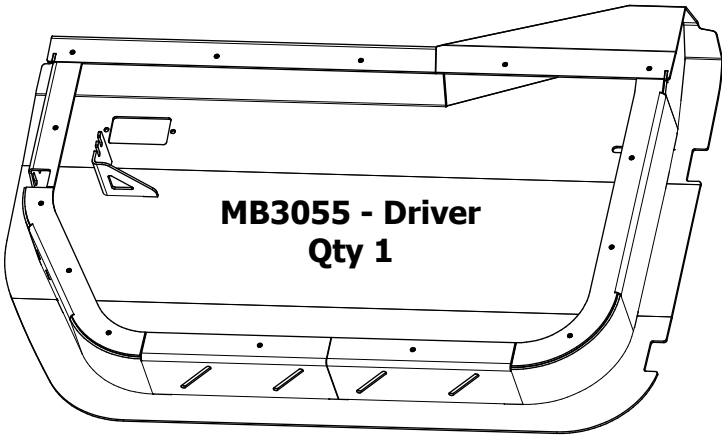

MB3055 - Assembly Instructions Front Half Doors JK/JKU

CONTENTS

BAG LABELED AS

MB3055-KIT01

MB3064-JKT
Hinge, Upper Driver
Qty 1

MB3064-JKT_MIR
Hinge, Upper Passenger
Qty 1

MB3064-JKB
Hinge, Lower Driver
Qty 1

MB3064-JKB_MIR
Hinge, Lower Passenger
Qty 1

Round Head Screw, Stainless
5/16"-18 UNC x 1.00" Long
Qty 8

Flat Washer, Stainless
5/16"
Qty 16

Nylock Nut, Zinc
5/16" UNC
Qty 8

MB3055 - Assembly Instructions Front Half Doors JK/JKU