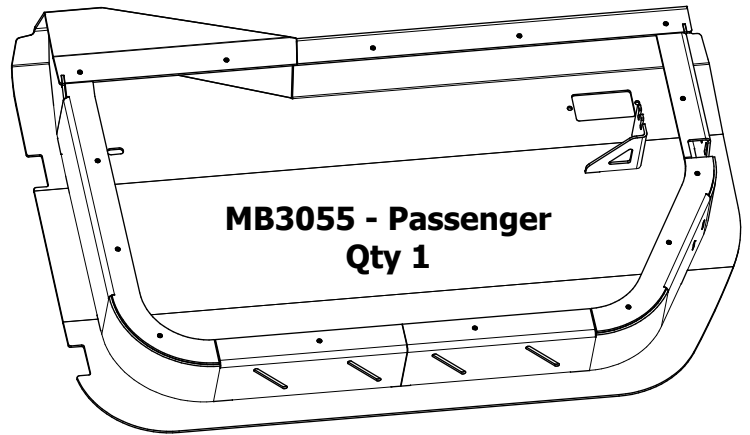

MB3055 - Assembly Instructions Front Half Doors JK/JKU

CONTENTS

BAG LABELED AS

MB3055-KIT01

MB3064-JKT
Hinge, Upper Driver
Qty 1

MB3064-JKT_MIR
Hinge, Upper Passenger
Qty 1

MB3064-JKB
Hinge, Lower Driver
Qty 1

MB3064-JKB_MIR
Hinge, Lower Passenger
Qty 1

Round Head Screw, Stainless
5/16"-18 UNC x 1.00" Long
Qty 8

Flat Washer, Stainless
5/16"
Qty 16

Nylock Nut, Zinc
5/16" UNC
Qty 8

MB3055 - Assembly Instructions Front Half Doors JK/JKU