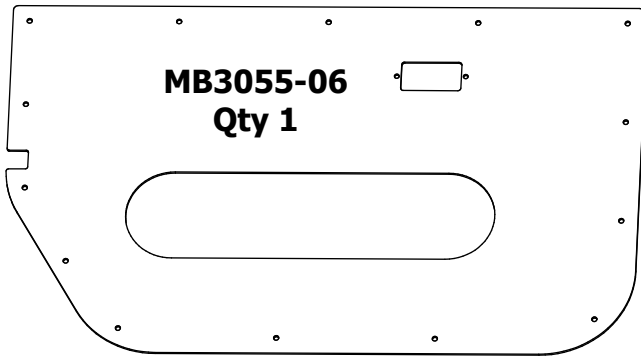

MB3055 - Assembly Instructions Front Half Doors JK/JKU

CONTENTS

BAG LABELED AS

MB3055-KIT01

MB3064-JKT
Hinge, Upper Driver
Qty 1

MB3064-JKT_MIR
Hinge, Upper Passenger
Qty 1

MB3064-JKB
Hinge, Lower Driver
Qty 1

MB3064-JKB_MIR
Hinge, Lower Passenger
Qty 1

Round Head Screw, Stainless
5/16"-18 UNC x 1.00" Long
Qty 8

Flat Washer, Stainless
5/16"
Qty 16

Nylock Nut, Zinc
5/16" UNC
Qty 8

MB3055 - Assembly Instructions Front Half Doors JK/JKU

Flat Washer, Stainless
5/16"
Qty 2

Nylock Nut, Stainless
5/16"-18 UNC
Qty 2

BAG LABELED AS
MB3055-KIT03

Paddle Actuator
Qty 4

Round Head Screw
#10-24 x 3/4" Long
Qty 42

Flat Washer
M6
Qty 8

Nylock Nut
#10-24 UNC
Qty 8