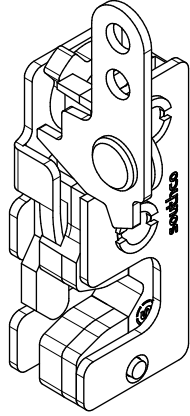

MB3055 - Assembly Instructions Front Half Doors JK/JKU

CONTENTS

BAG LABELED AS
MB3055-KIT04

**Rotary Latch
Driver Side Door
Qty 1**